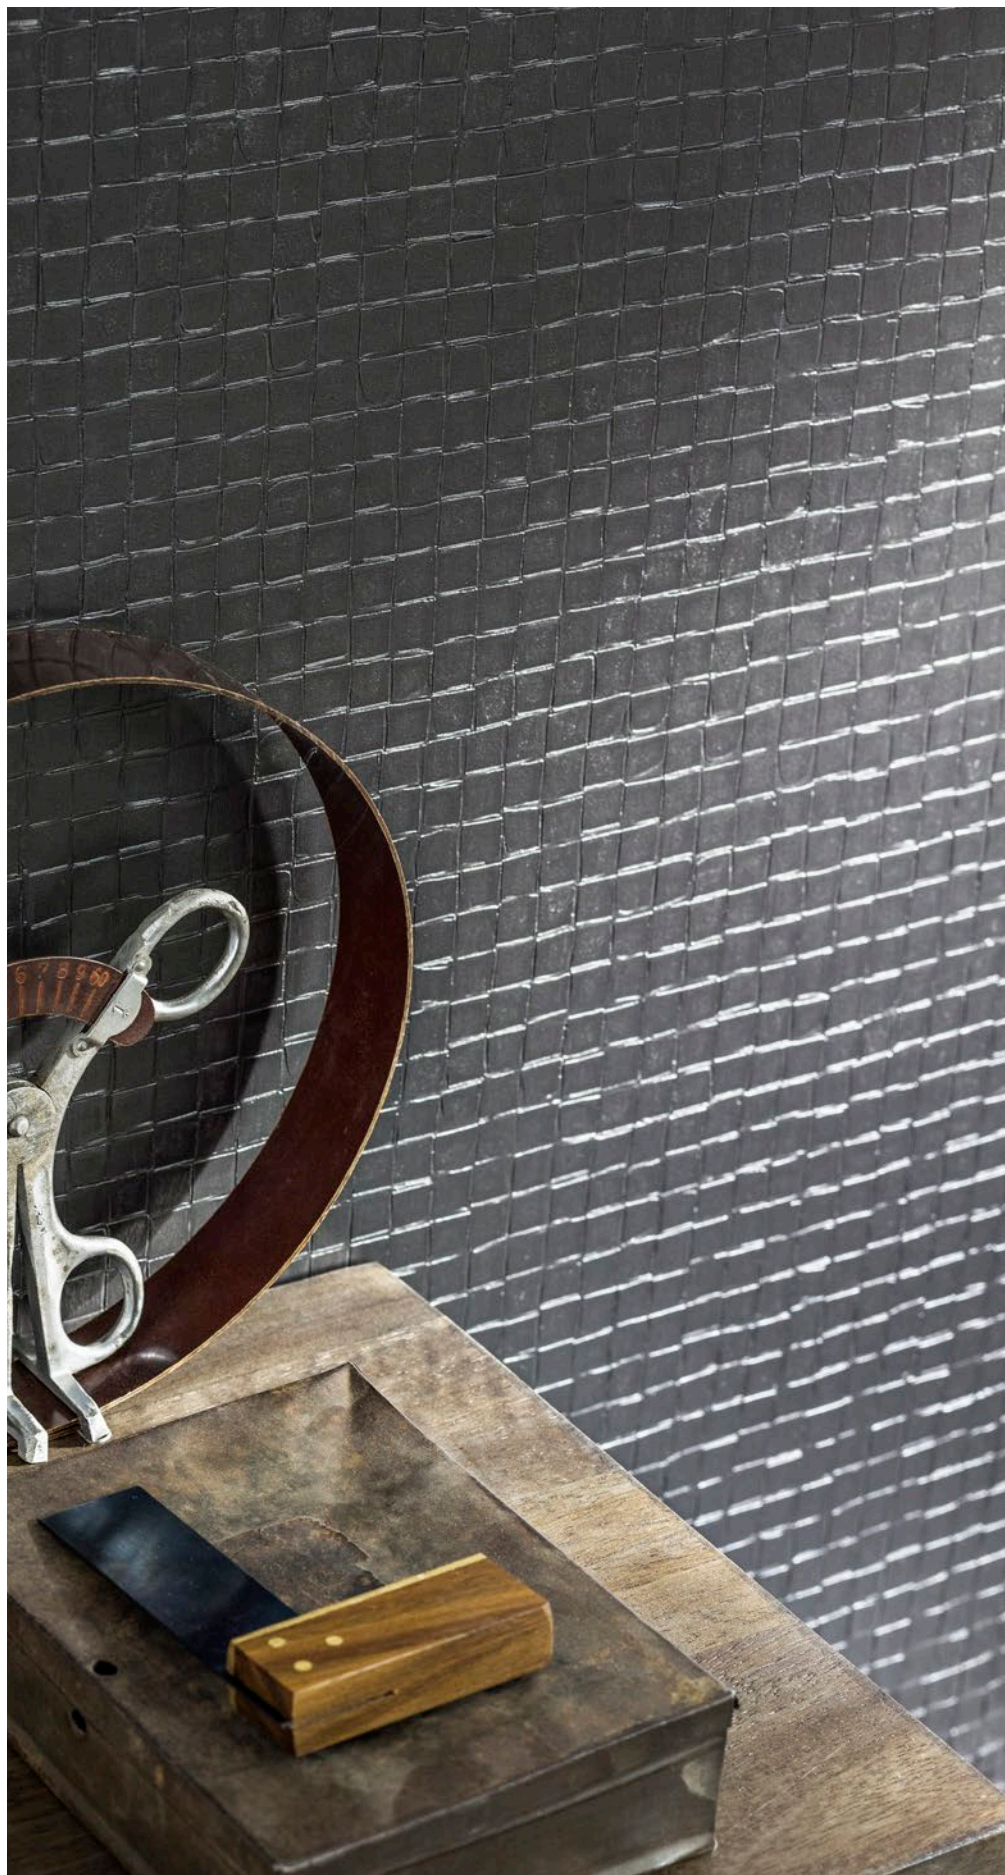

PEARL MOSAIC