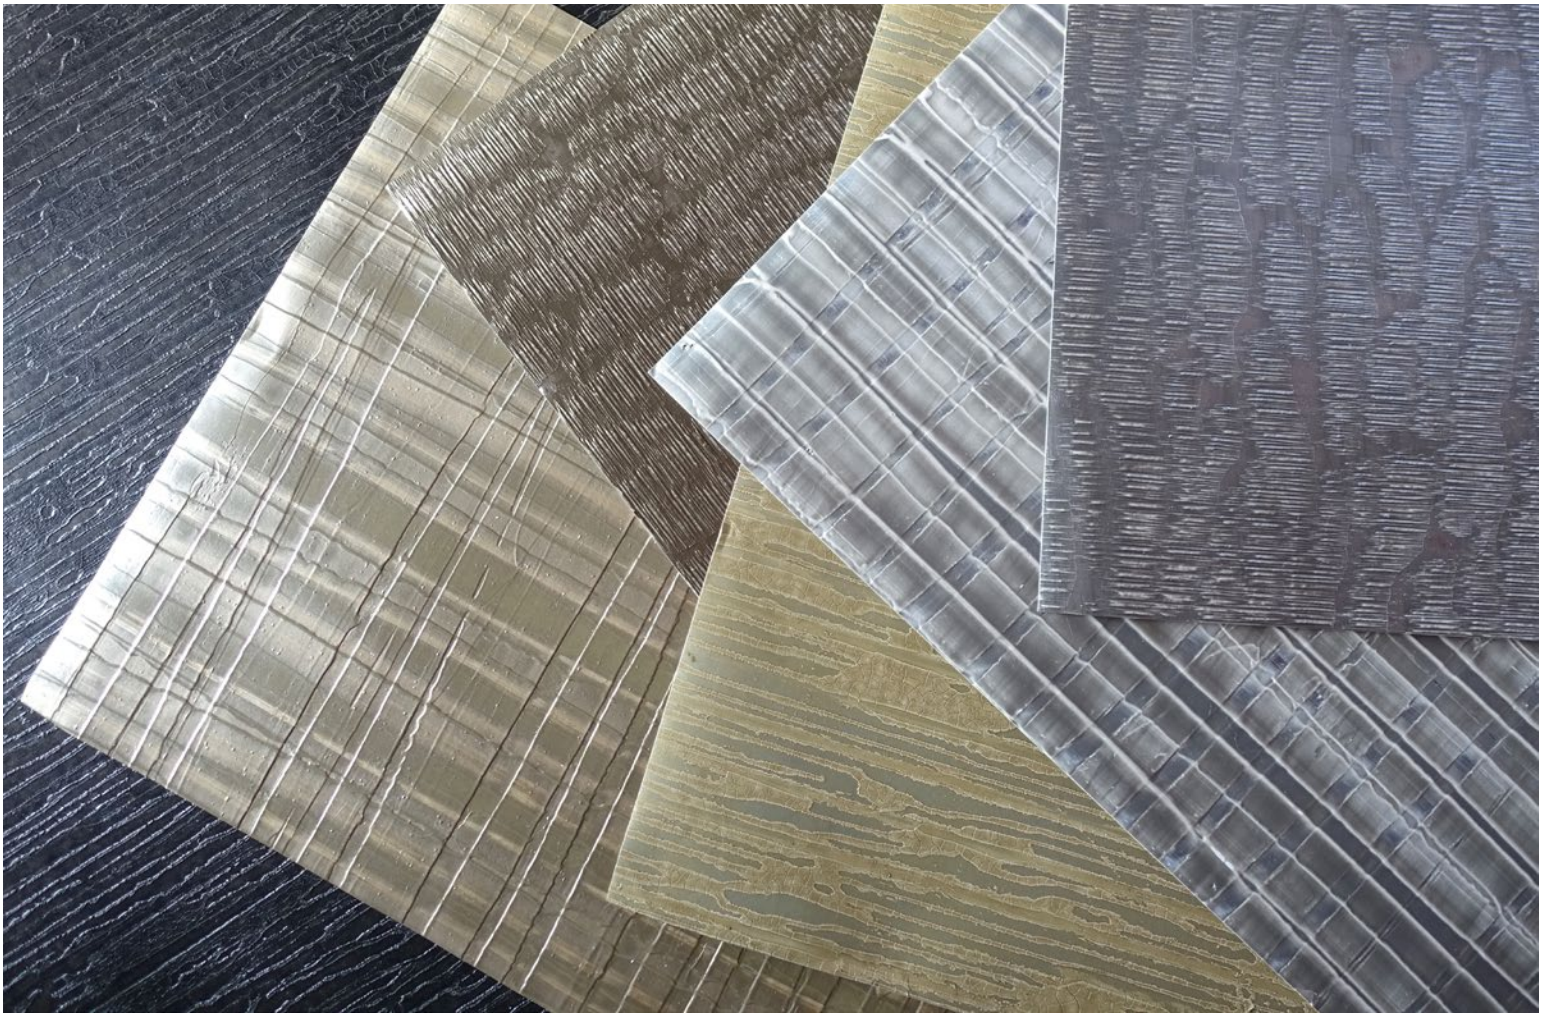

Scalamandre

MODERN LUXURY
FABRIC, TRIMMING & WALLCOVERING COLLECTIONS

THE HOUSE OF
Scalamandre

www.scalamandre.com

1.800.932.4361

MODERN LUXURY

FABRIC, TRIMMING & WALLCOVERING COLLECTIONS

Scalamandré introduces Modern Luxury, a sophisticated collection of fabric, trimmings and wallcovering that combines old-world craftsmanship and detail with a thoroughly contemporary aesthetic. Glamorous silks and velvets layer with casual linen weaves, lustrous embroidery and dazzling metallic handcrafted wallcoverings. The collection mixes graphic geometrics, organic patterns, soft textures and traditional damask motifs in a color palette that is quietly neutral and nature inspired, offering understated elegance for the modern home.

Scalamandre

MODERN LUXURY
FABRICS

COUNTERPANE
6 COLORWAYS (SC 27150)

DESPRES WEAVE
4 COLORWAYS (SC 27144)

DIAMOND WEAVE
4 COLORWAYS (SC 27143)

FAUX BOIS WEAVE
4 COLORWAYS (SC 27142)

FLORET EMBROIDERY
4 COLORWAYS (SC 27133)

KANOKO
4 COLORWAYS (SC 27148)

KONYA IKAT STRIPE
5 COLORWAYS (SC 27138)

LINEN LATTICE
5 COLORWAYS (SC 27149)

LINK EMBROIDERY
5 COLORWAYS (SC 27140)

LUNA WEAVE
6 COLORWAYS (SC 27147)

Scalamandre

MODERN LUXURY
FABRICS

CANYON
5 COLORWAYS (SC WP88366)

PACIFIC STRIPE
5 COLORWAYS (SC WP88367)

CROSSCURRENT
5 COLORWAYS (SC WP88368)

RAINSHADOW
4 COLORWAYS (SC WP88369)

GLACIER
4 COLORWAYS (SC WP88370)

TORTOISESHELL
4 COLORWAYS (SC WP88371)