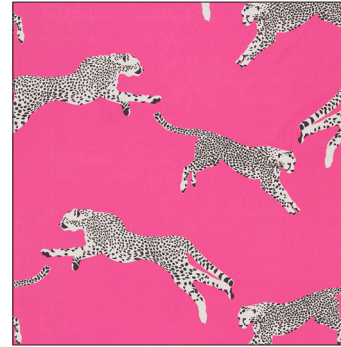

**SCALAMANDRÉ x STUBBS & WOOTTON**

Leaping Cheetah and Zebra Velvet Slippers are available for purchase from Stubbs & Wootton.

[scalamandre.com/stubbs-wootton](https://scalamandre.com/stubbs-wootton)  
[stubbsandwootton.com/collections/scalamandre-collaboration](https://stubbsandwootton.com/collections/scalamandre-collaboration)

*Scalamandré*

# LEAPING CHEETAH COTTON PRINT

DUNE  
SC 0001 16634

CLEMENTINE  
SC 0002 16634

BUBBLEGUM  
SC 0003 16634

CLOUD NINE  
SC 0004 16634

EVERGREEN  
SC 0005 16634

BLACK MAGIC  
SC 0006 16634