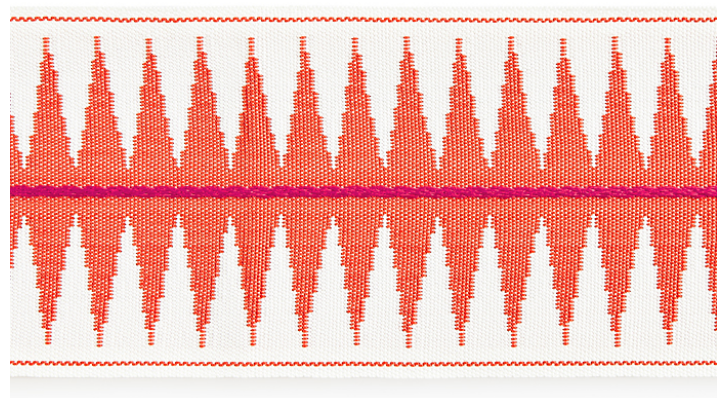

## ISOLA INDOOR/OUTDOOR TRIMMING

PLAYA GIMP BRAID  
4 COLORWAYS (SC V1247)

SERPENTINE BRAID  
4 COLORWAYS (SC V1246)

MARINA STRIPE TAPE  
4 COLORWAYS (SC T3311)

TULUM DIAMOND TAPE  
4 COLORWAYS (SC T3312)

WAVE TAPE  
4 COLORWAYS (SC T3313)

PATARA IKAT TAPE  
3 COLORWAYS (SC T3307)

TIGER TAPE  
4 COLORWAYS (SC T3310)

SEYCHELLES TAPE  
5 COLORWAYS (SC T3309)

SOLEIL TAPE  
4 COLORWAYS (SC T3308)

THE HOUSE OF  
*Scalamandre*