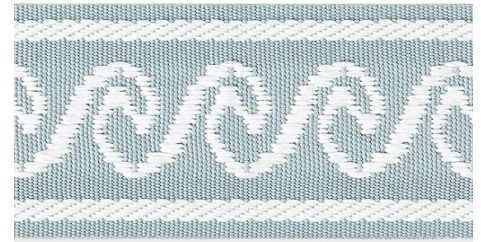

## ISOLA INDOOR/OUTDOOR TRIMMING

PLAYA GIMP BRAID  
4 COLORWAYS (SC V1247)

SERPENTINE BRAID  
4 COLORWAYS (SC V1246)

MARINA STRIPE TAPE  
4 COLORWAYS (SC T3311)

TULUM DIAMOND TAPE  
4 COLORWAYS (SC T3312)