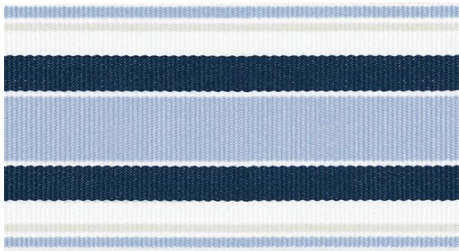

## ISOLA INDOOR/OUTDOOR SHEERS

ARUBA SHEER  
1 COLORWAY (SC 27201)

ATLANTIC SHEER  
1 COLORWAY (SC 27203)

HARBOR STRIPE  
SHEER  
1 COLORWAY (SC 27200)

MALTA SHEER  
1 COLORWAY (SC 27202)

## ISOLA INDOOR/OUTDOOR TRIMMING

BEACH TASSEL  
2 COLORWAYS (SC KT1100)

TORTOLA TWISTED CORD  
8 COLORWAYS (SC C312)

ZIG ZAG CORD  
5 COLORWAYS (SC C313)

MAUI LOOP FRINGE  
4 COLORWAYS (SC FL1348)

# Scalamandré

## ISOLA INDOOR/OUTDOOR TRIMMING

PLAYA GIMP BRAID  
4 COLORWAYS (SC V1247)

SERPENTINE BRAID  
4 COLORWAYS (SC V1246)

MARINA STRIPE TAPE  
4 COLORWAYS (SC T3311)

TULUM DIAMOND TAPE  
4 COLORWAYS (SC T3312)