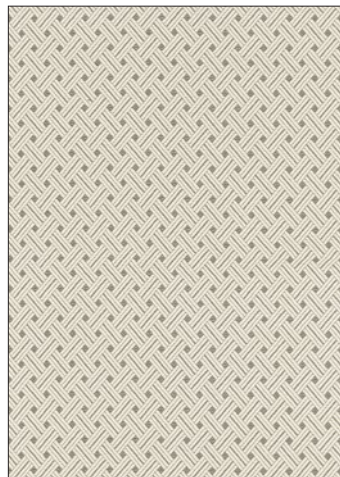

CAPRI HERRINGBONE  
3 COLORWAYS (SC 27191)

CORSICA WEAVE  
5 COLORWAYS (SC 27190)

FIJI WEAVE  
4 COLORWAYS (SC 27199)

LISBON WEAVE  
4 COLORWAYS (SC 27198)

ROATAN WEAVE  
3 COLORWAYS (SC 27187)

SANTORINI STRIPE  
4 COLORWAYS (SC 27188)