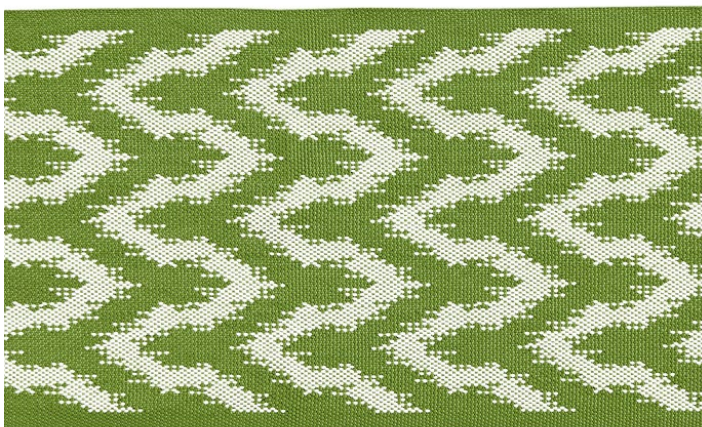

# Scalamandré

## ISOLA INDOOR/OUTDOOR TRIMMING

PLAYA GIMP BRAID  
4 COLORWAYS (SC V1247)

SERPENTINE BRAID  
4 COLORWAYS (SC V1246)

MARINA STRIPE TAPE  
4 COLORWAYS (SC T3311)

TULUM DIAMOND TAPE  
4 COLORWAYS (SC T3312)

WAVE TAPE  
4 COLORWAYS (SC T3313)

PATARA IKAT TAPE  
3 COLORWAYS (SC T3307)

TIGER TAPE  
4 COLORWAYS (SC T3310)

SEYCHELLES TAPE  
5 COLORWAYS (SC T3309)

SOLEIL TAPE  
4 COLORWAYS (SC T3308)

THE HOUSE OF  
*Scalamandre*