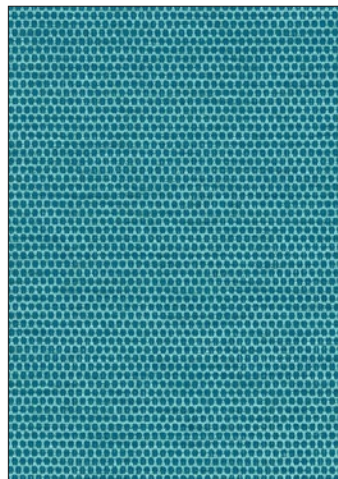

## ISOLA INDOOR/OUTDOOR FABRIC

AMALFI WEAVE  
4 COLORWAYS (SC 27194)

ANTIGUA WEAVE  
6 COLORWAYS (SC 27197)

BALI FLORAL  
6 COLORWAYS (SC 27195)

BAY VELVET  
6 COLORWAYS (SC 27193)

BORNEO IKAT  
3 COLORWAYS (SC 27196)

CAPRI HERRINGBONE  
3 COLORWAYS (SC 27191)

CORSICA WEAVE  
5 COLORWAYS (SC 27190)

FIJI WEAVE  
4 COLORWAYS (SC 27199)

LISBON WEAVE  
4 COLORWAYS (SC 27198)

ROATAN WEAVE  
3 COLORWAYS (SC 27187)

SANTORINI STRIPE  
4 COLORWAYS (SC 27188)

TAHITI TWEED  
5 COLORWAYS (SC 27192)