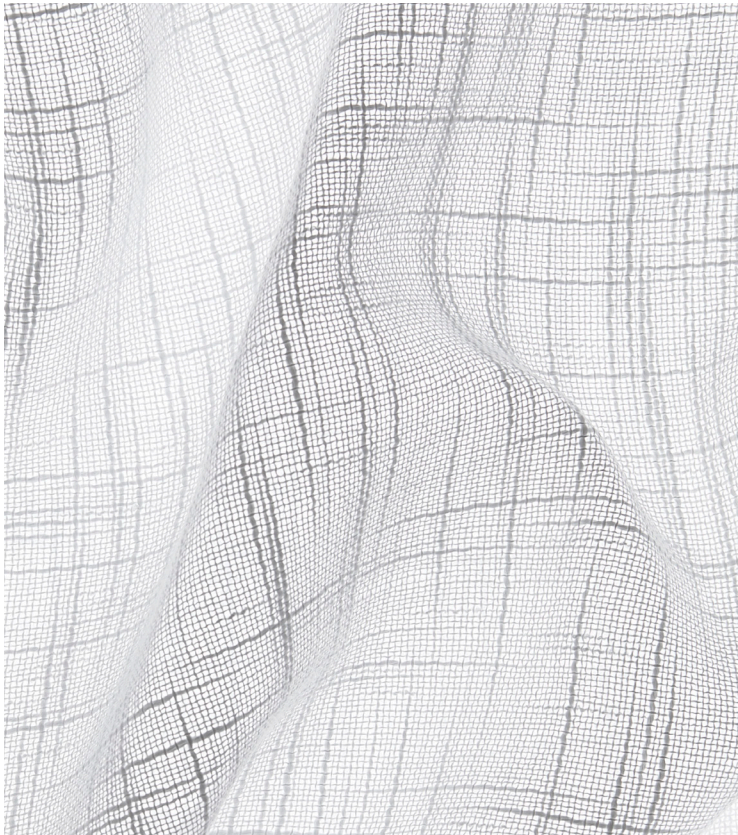

## SUPERNOVA SHEER

SC 0001 27291 - Off White

Supernova Sheer has a subtle cross hatch effect created by subtle movement in the yarns.