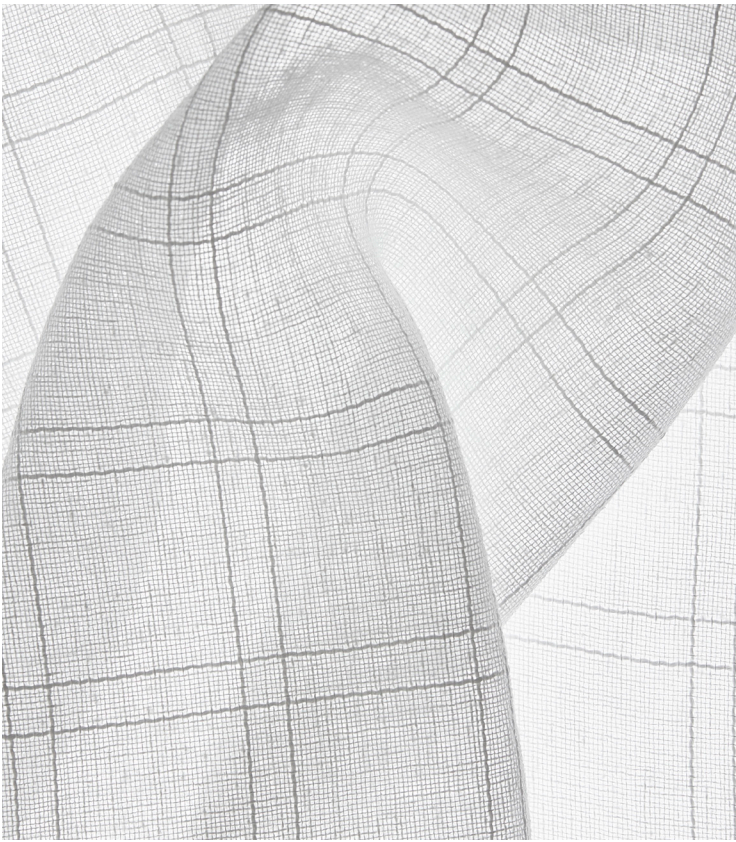

MILKY WAY SHEER

SC 0001 27308 - White

Textured, linen-like yarns create the windowpane grid of Milky Way Sheer.