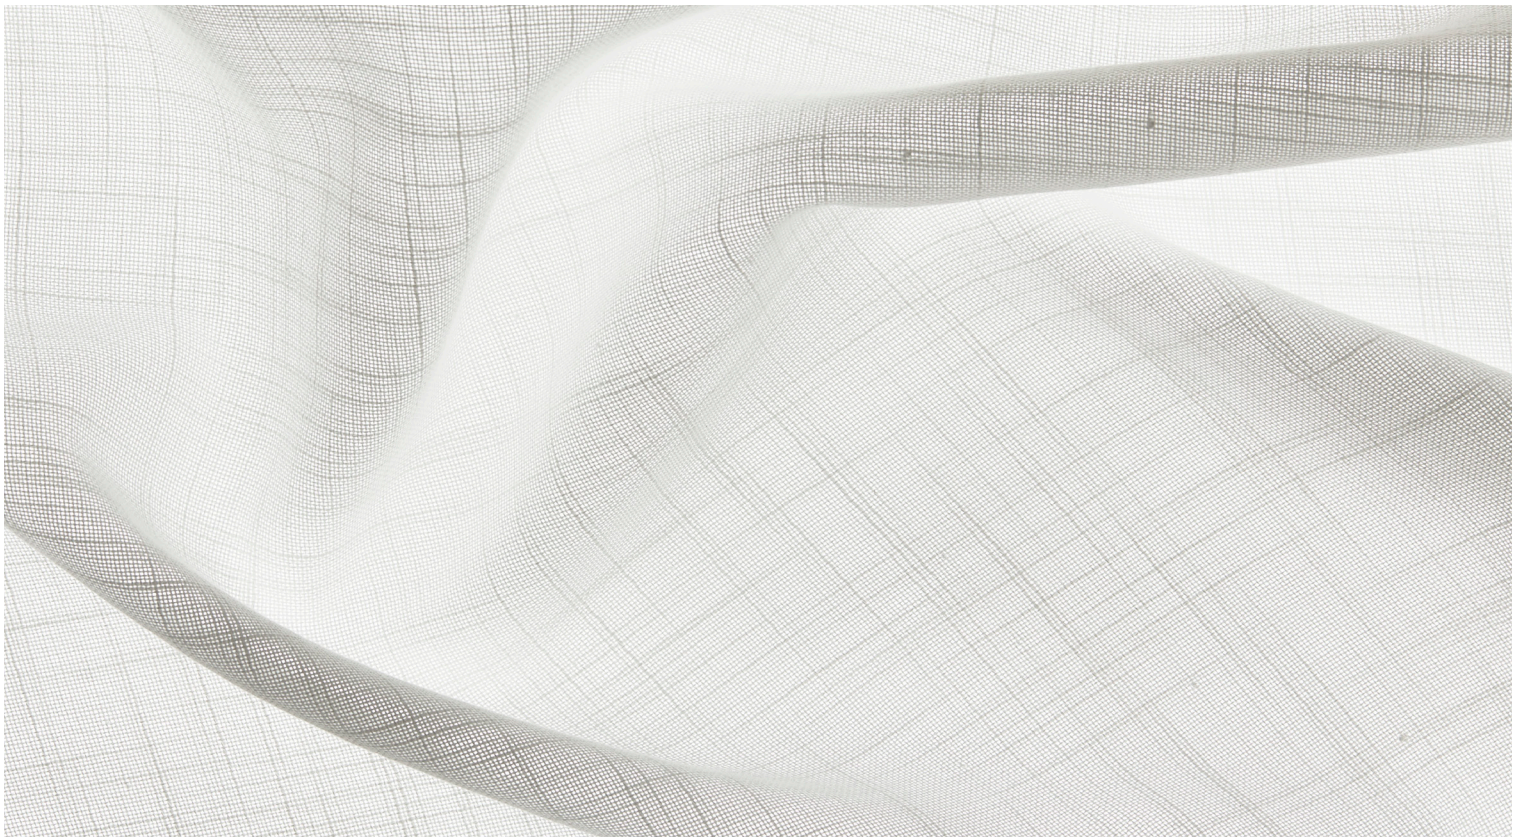

MERCURY SHEER

SC 0001 27294 - Off White

Mercury Sheer is characterized by a matte finish and subtle crosshatch effect.

www.scalamandre.com/contract