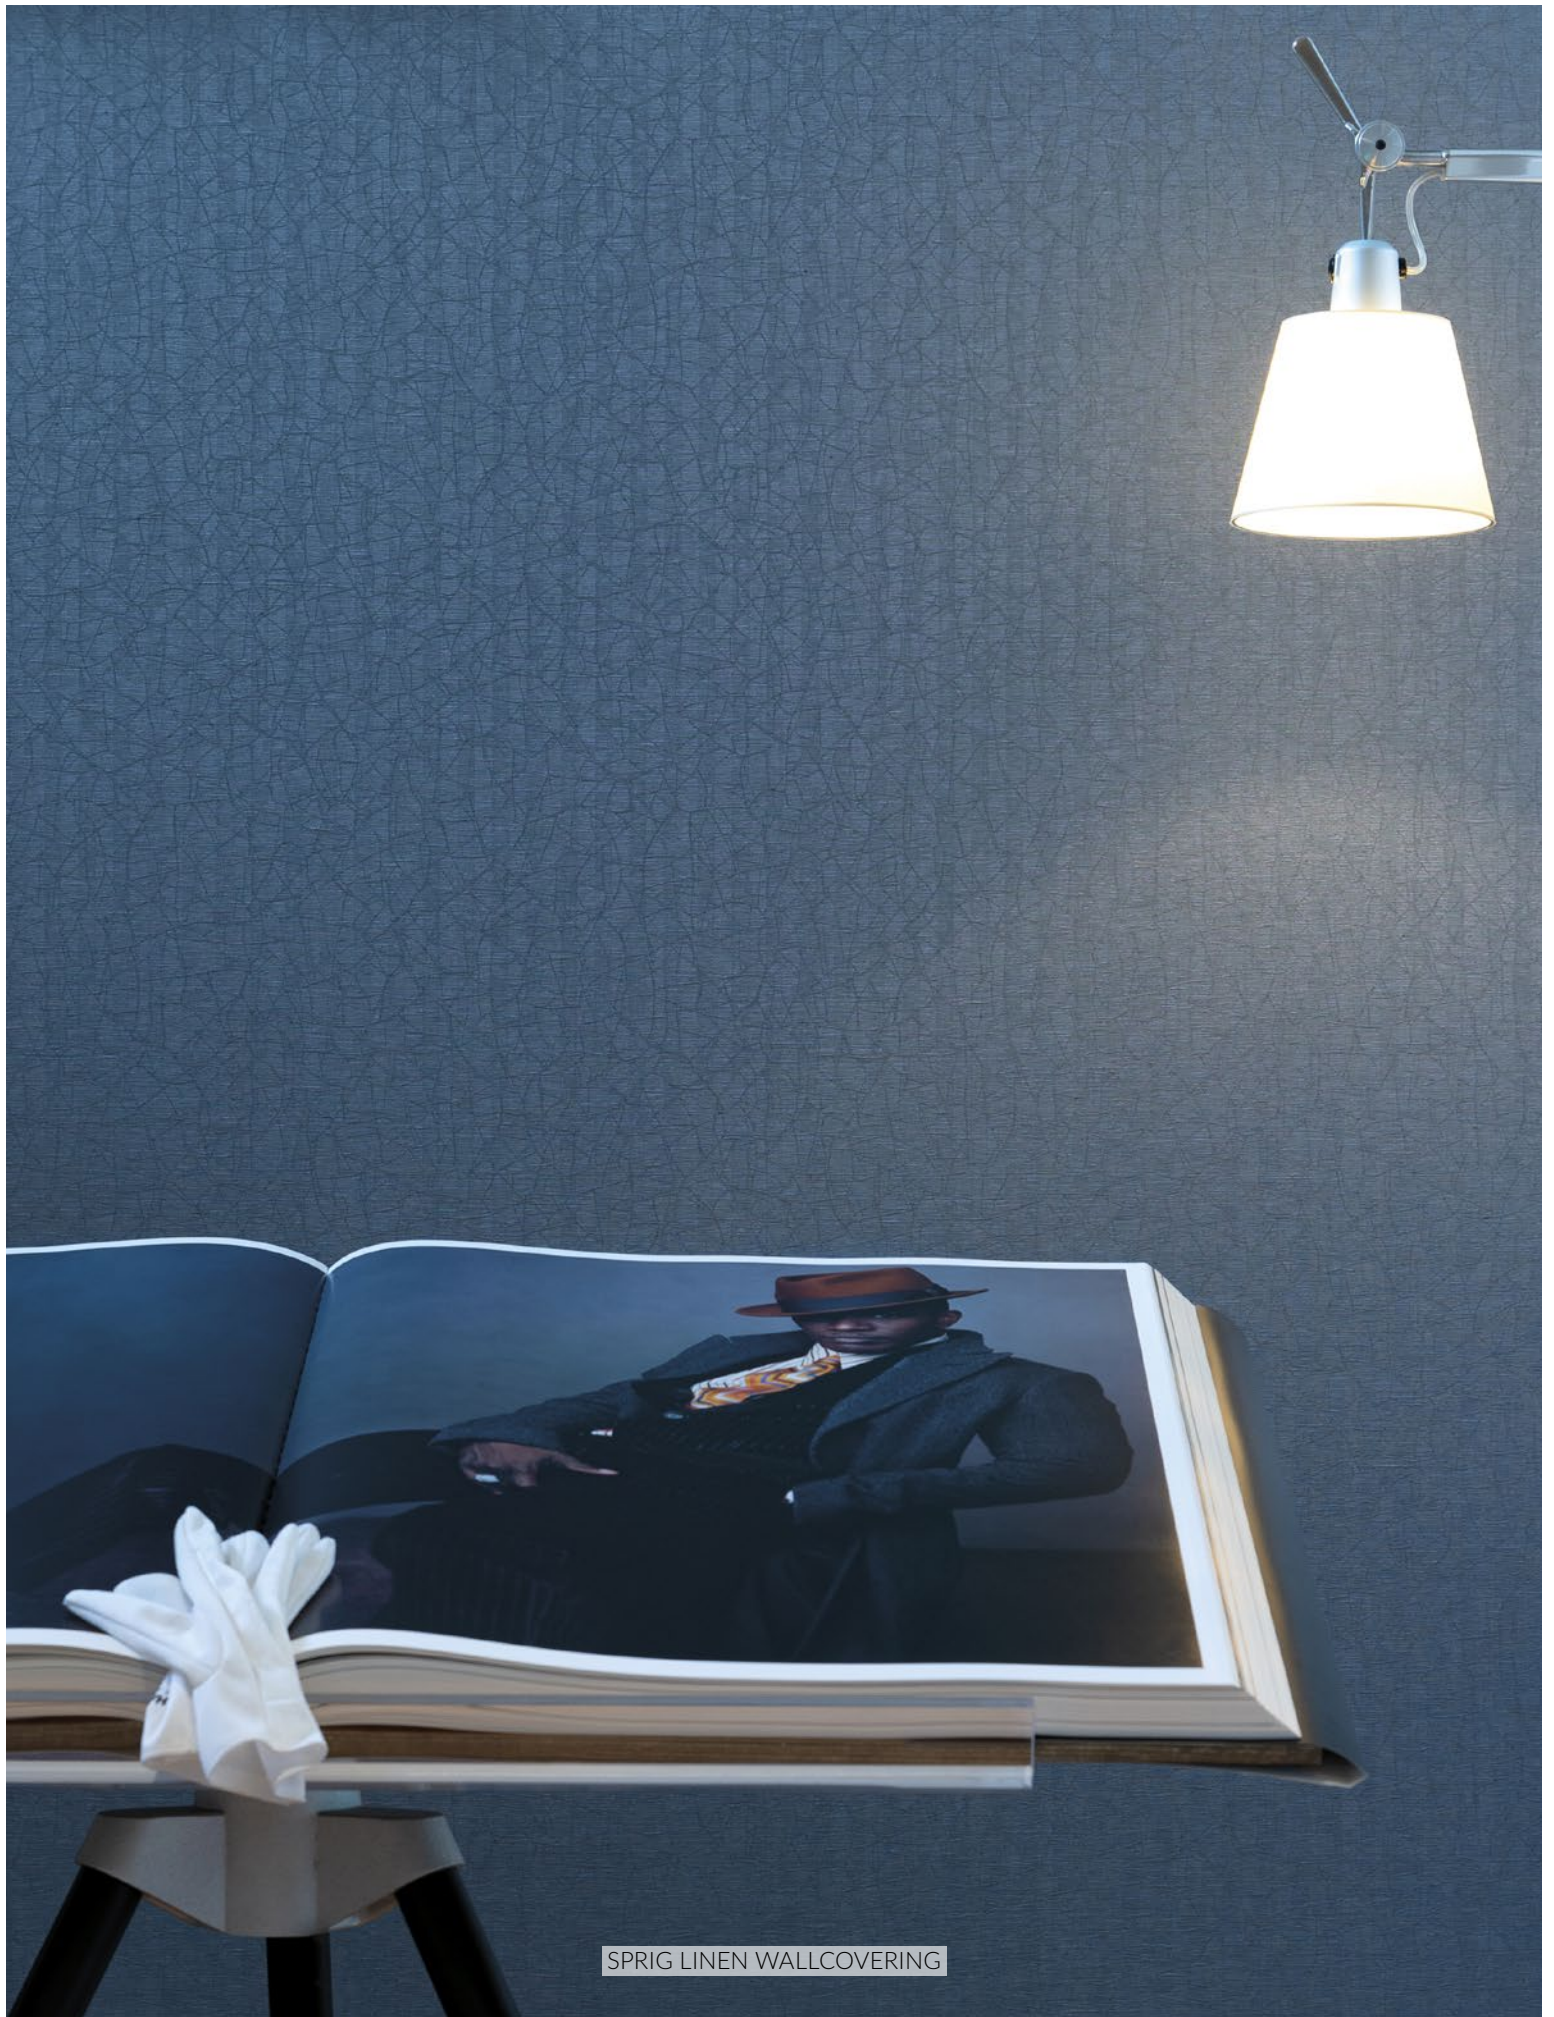

SPRIG LINEN WALLCOVERING