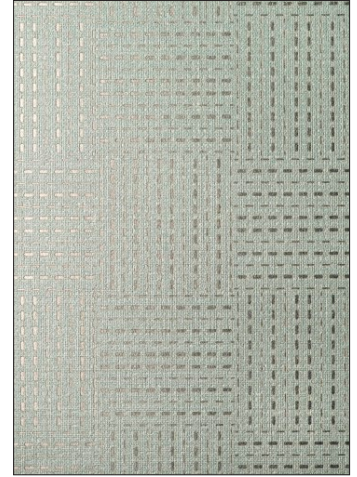

## LINEN WALLCOVERINGS COLLECTION

LATTICE LINEN  
5 COLORWAYS (SC WP88542)

CASTOR PRINTED  
5 COLORWAYS (SC WP88543)

FLOCKED POINT  
5 COLORWAYS (SC WP88541)

CHECKMATE  
5 COLORWAYS (SC WP88529)

PATHWAY  
5 COLORWAYS (SC WP88544)

UPTON LINEN  
5 COLORWAYS (SC WP88532)

STEPPE LINEN  
5 COLORWAYS (SC WP88534)

HARTWICK LINEN  
5 COLORWAYS (SC WP88524)

SPRIG LINEN  
10 COLORWAYS (SC WP88528)

WAVE LINEN  
5 COLORWAYS (SC WP88531)

LINEA LINEN  
1 COLORWAY (SC WP88536)