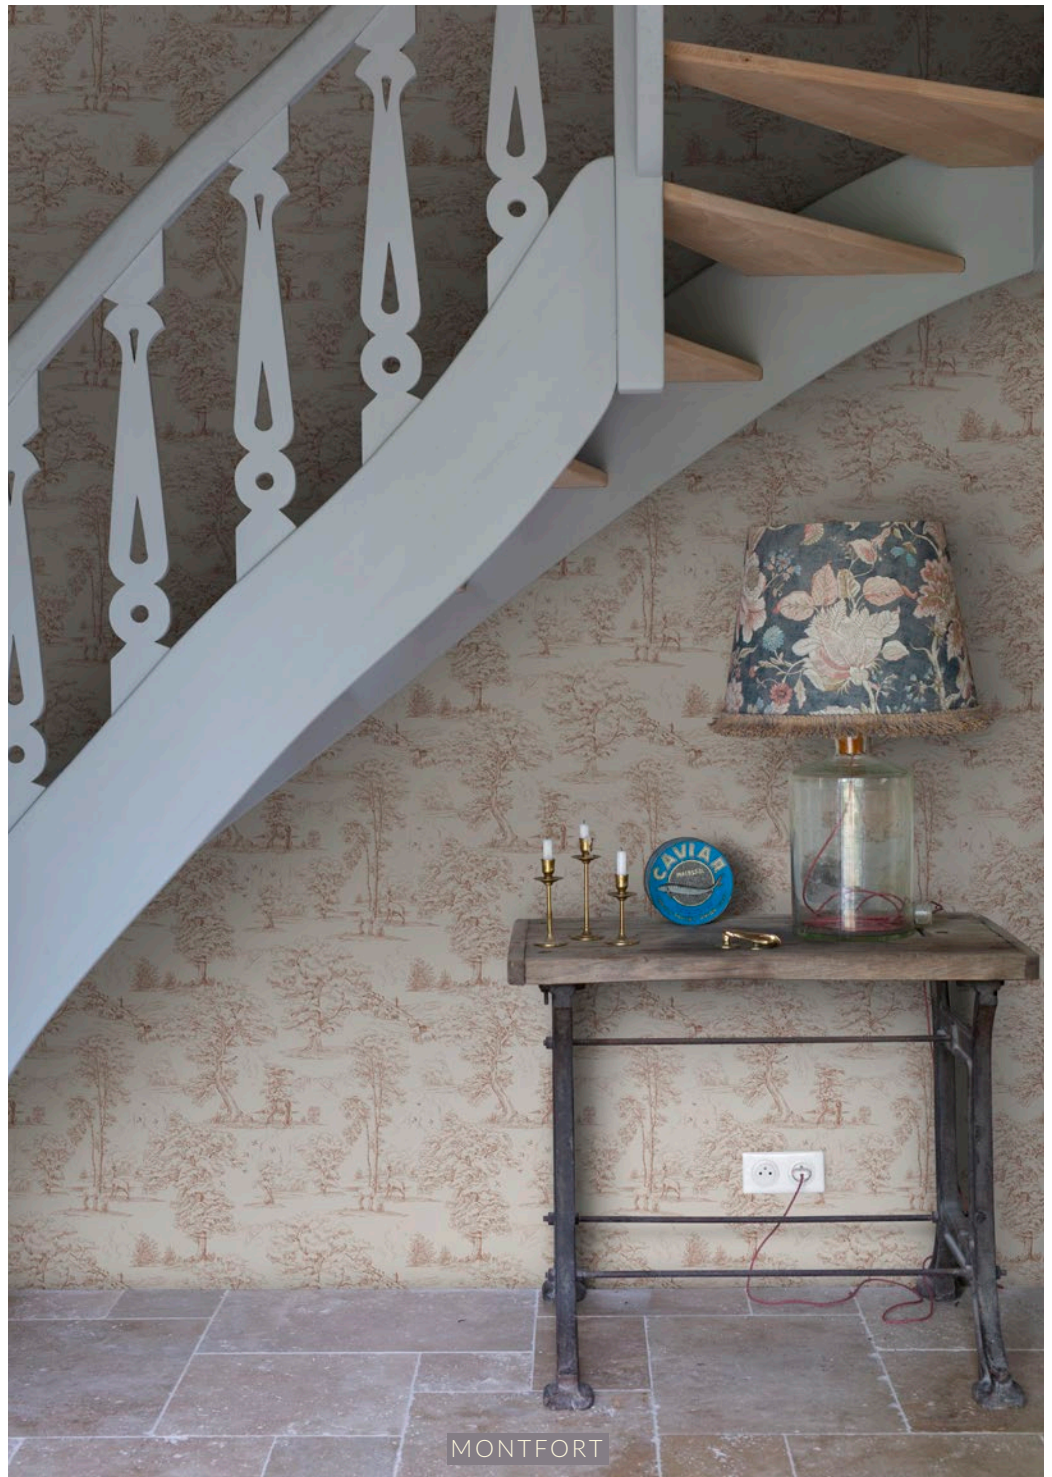

LE VILLAGE

WALLPAPER COLLECTION

THE HOUSE OF
Scalamandre

www.scalamandre.com/le-village

1.800.932.4361

LE VILLAGE

WALLPAPER COLLECTION

Le Village pays homage to the Béarn village Montfort and its petit stone château, home to the talented interior designer, writer, and photographer Sara Silm. The collection also celebrates the connection between the Swedish royal family, the region, and Sandberg as a purveyor to the royal court. It's here that today's King Carl XVI Gustaf's origins can be traced to Jean Bernadotte, who was born in the region's capital city Pau.