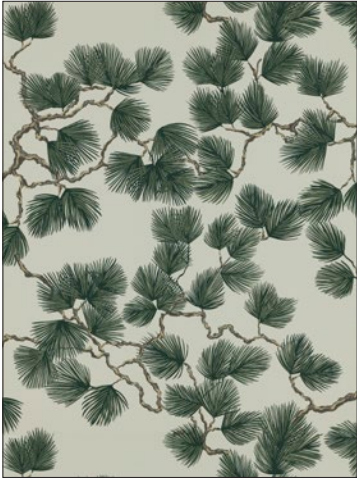

ARASHIYAMA - MURAL
1 COLORWAY (WSB 0645)

WABI SABI - MURAL
1 COLORWAY (WSB 0644)
AVAILABLE WITH OR WITHOUT MOON

SANDBERG

Wallpaper

NIPPON

WALLPAPER COLLECTION

PINE

3 COLORWAYS (WSB 0804)

WASHI

4 COLORWAYS (WSB 0234)

KENROKUEN

3 COLORWAYS (WSB 0239)

ZEN

3 COLORWAYS (WSB 0805)

SHIBORI

2 COLORWAYS (WSB 0233)