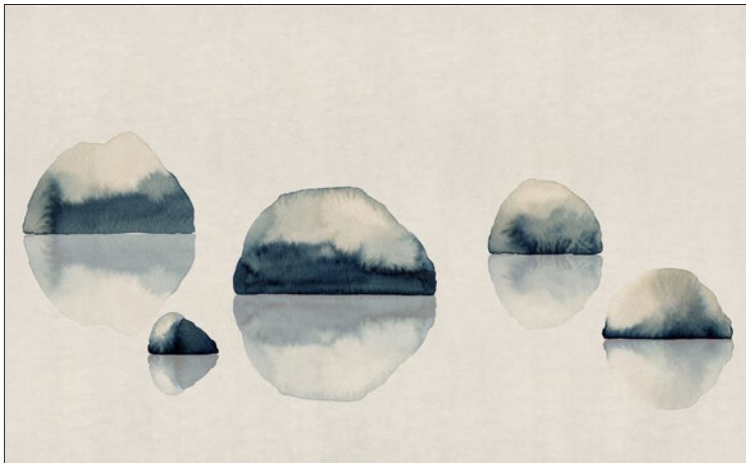

SPEGEL - MURAL
2 COLORWAYS (WSB SPEGEL)