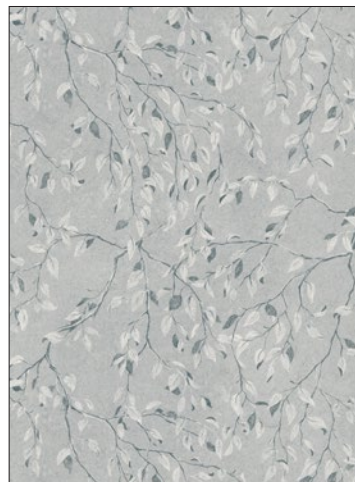

MOLN CEILING - MURAL
2 COLORWAYS (WSB MOLN)

MOLN - MURAL
2 COLORWAYS (WSB MOLN)

SANDBERG

Wallpaper

MØNS KLINT

WALLPAPER COLLECTION

ZEN/SAND - MURAL
3 COLORWAYS (WSB SAND)

ZEN
4 COLORWAYS (WSB 0805)

MAGNUS
9 COLORWAYS (WSB 0516)

KLINT - MURAL
3 COLORWAYS (WSB KLINT)

CEDAR - MURAL
2 COLORWAYS (WSB CEDAR)

LISELUND - MURAL
2 COLORWAYS (WSB LISELUND)

LISE
3 COLORWAYS (WSB LISE)

MARION
3 COLORWAYS (WSB 0228)