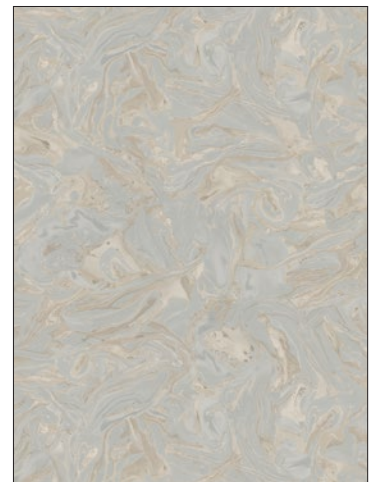

MOLN CEILING - MURAL
2 COLORWAYS (WSB MOLN)

MOLN - MURAL
2 COLORWAYS (WSB MOLN)

SANDBERG

Wallpaper

MØNS KLINT

WALLPAPER COLLECTION

ZEN/SAND - MURAL
3 COLORWAYS (WSB SAND)

ZEN
4 COLORWAYS (WSB 0805)

MAGNUS
9 COLORWAYS (WSB 0516)

KLINT - MURAL
3 COLORWAYS (WSB KLINT)

CEDAR - MURAL
2 COLORWAYS (WSB CEDAR)

LISELUND - MURAL
2 COLORWAYS (WSB LISELUND)

LISE
3 COLORWAYS (WSB LISE)

MARION
3 COLORWAYS (WSB 0228)