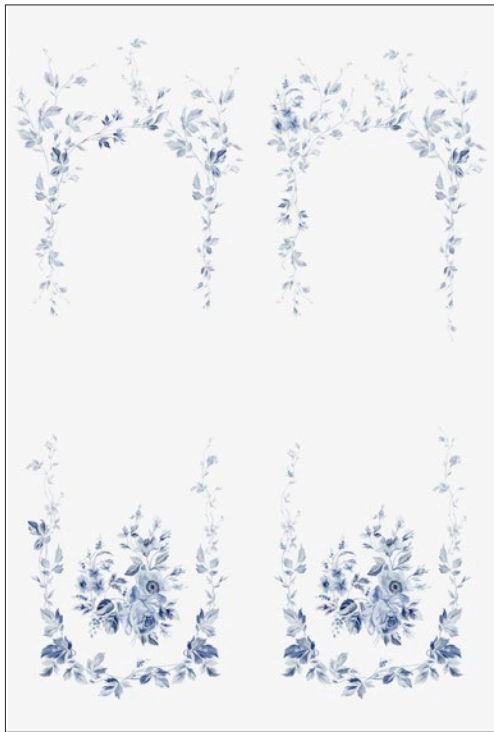

SANNA

STEN

SANDBERG

Wallpaper

ARV

WALLPAPER COLLECTION

MARIEBERG - MURAL
1 COLORWAY (WSB 0647)

LJUNG - MURAL
1 COLORWAY (WSB 0648)