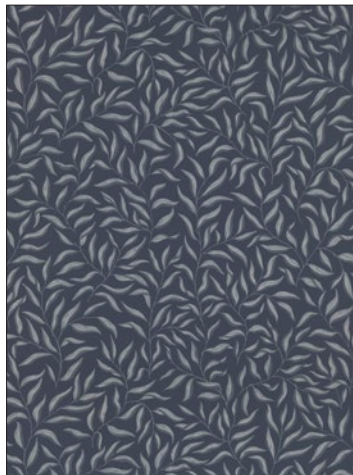

SANNA

STEN

SANDBERG

Wallpaper

ARV

WALLPAPER COLLECTION

MARIEBERG - MURAL
1 COLORWAY (WSB 0647)

LJUNG - MURAL
1 COLORWAY (WSB 0648)

HIMMEL - MURAL
1 COLORWAY (WSB 0646)

SANDBERG

Wallpaper

ARV

WALLPAPER COLLECTION

ANTONIA
2 COLORWAYS (WSB 0104)

EWA
3 COLORWAYS (WSB 0806)

FREDERIK
3 COLORWAYS (WSB 0808)

GUSTAV
4 COLORWAYS (WSB 0101)

KARL
4 COLORWAYS (WSB 0102)

KAROLINA
4 COLORWAYS (WSB 0807)

LUDVIG
3 COLORWAYS (WSB 0493)

SANNA
2 COLORWAYS (WSB 0490)

RAPHAEL
8 COLORWAYS (WSB 0444)

STEN
4 COLORWAYS (WSB 0583)