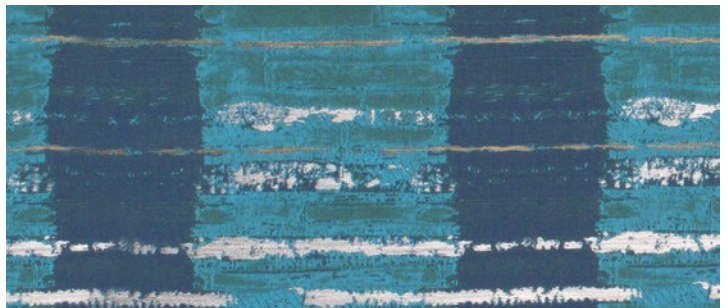

PEACOCK
EA 0005 1647

GASPRA

WIDTH:54" REPEAT V:9.5" H:13.5"