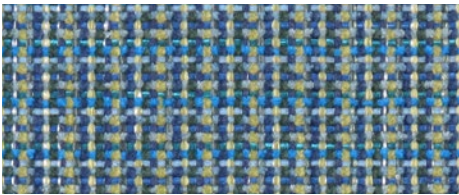

OLD WORLD WEAVERS

CANYON FABRIC COLLECTION

THE HOUSE OF
Scalamandre

www.scalamandre.com/old-world-weavers

1.800.932.4361

CANYON

FABRIC COLLECTION

Our new collection's theme of contemporary surface studies is inspired by recent travels - a visit to a massive ancient crater with its varied, fascinating textures and vista-stretching panoramas. The textures of canyon walls and the reflections of open sky and mountains from rivers flowing beneath provide natural inspiration, which is translated with a modern American spirit. The peaceful mood is one of awe and serenity carved out of chaos, now interpreted into a luxurious range of large scale woven fabrics, embroidered prints, geometric chenilles and plush, acid washed velvets, in mineral-derived colorations.

WIDTH:54" REPEAT V:9.5" H:13.5"

MIST
VD 0001 HARR

GRIS
VD 0003 HARR

LILAC SMOKE
VD 0004 HARR

LATERITE

WIDTH:55" REPEAT V:0.5" H:0.5"

PEARLESCENCE

WIDTH:52" REPEAT V:15" H:16.75"

SANDCASTLE
EA 0001 1601

DRIFTWOOD
EA 0002 1601

PEACOCK
EA 0003 1601

COGNAC
EA 0004 1601

LAVENDER
AURA
EA 0005 1601

SILVER
EA 0006 1601

BLUE MIST
EA 0007 1601

DELFT
EA 0008 1601

LEAF
EA 0009 1601

PEARL
M1 0001 1017

TAUPE
M1 0002 1017

RIVER DELTA

WIDTH:57.75" REPEAT V:16" H:18.5"

SIENNA
JM 0004 1763

DUSK
JM 0001 1763

SILVERPOINT
JM 0002 1763