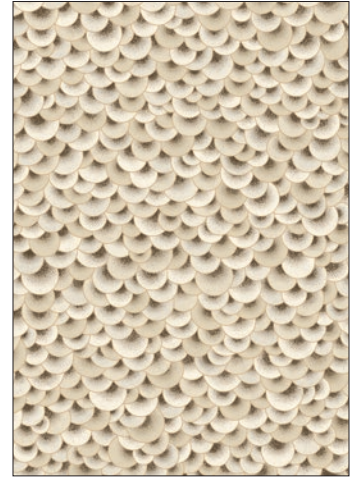

Un Monde Parfait is a collection of wallpapers that represent a perfect world where the animal, the vegetable, and the mineral live together in harmony and luxuriance. Immerse yourself in the journey from the phenomenal, unfathomable world of the oceans teeming with life, to the exploration of planets and dreams in outer space.

Jean Paul
GAULTIER

PAR
LELIEVRE

UN MONDE PARFAIT
WALLCOVERINGS

CELEBRATION
1 COLORWAY (WHO 3330)

COQUELICOT
3 COLORWAYS (WHO 3331)

CORAIL
4 COLORWAYS (WHO 3324)

ECAILLES
2 COLORWAYS (WHO 3327)

ETOILES
3 COLORWAYS (WHO 3332)

MAGMA
1 COLORWAY (WHO 4246)

PRECIEUX
4 COLORWAYS (WHO 3326)

THEBAIDE
3 COLORWAYS (WHO 3329)

ABYSSAL - MURAL
1 COLORWAY (WHO 3325)

THE HOUSE OF
Scalamandre

www.scalamandre.com/jean-paul-gaultier

1.800.932.4361