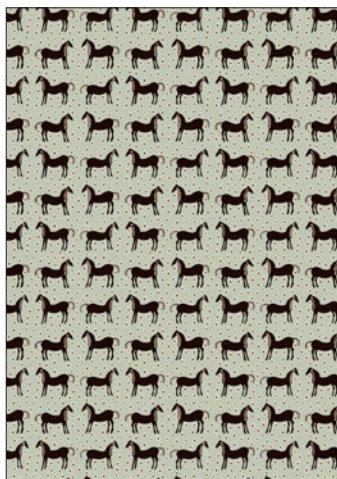

KASVIO  
3 COLORWAYS (WJ2 5190)

LEPO  
4 COLORWAYS (WJ2 5140)

PIENI HYHMA  
2 COLORWAYS (WJ2 5150)

MARIKYLA  
3 COLORWAYS (WJ2 5165)

MUSTA TAMMA  
3 COLORWAYS (WJ2 5170)

PIENI LETTO  
3 COLORWAYS (WJ2 5145)