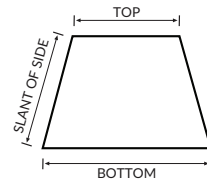

HINSON

LAMPSHADE OPTIONS

HINSON LAMPSHADE-B
L5106
7" x 11" x 7.5"
FITS: L1705, L1706, L3982, L4010

HINSON LAMPSHADE-C
L5110
6" x 13" x 7.5"
FITS: L1705, L1706, L3982, L4010

HINSON LAMPSHADE-D
L5114
7" x 9" x 7"
FITS: L1705, L1706, L3982, L4010

HINSON LAMPSHADE-E
L5118
5" x 9" x 6.25"
FITS: L1148 (Fitting at bottom of shade)

HINSON LAMPSHADE-H
L5129
10" x 11" x 7.5"
FITS: L1705, L1706, L3982, L4010

HINSON LAMPSHADE-L
L5142
13" x 17" x 8.5"
FITS: L1705, L1706, L3982, L4010

HINSON LAMPSHADE-W
L5183
5" x 9" x 7.5"
FITS: L1705, L1706, L4010

HINSON LAMPSHADE-Z
L5195
5" x 9" x 7.5"
FITS: L1705, L1706, L3982, L4010

SHADES DIMENSIONS ARE PREENTED
IN THE FOLLOWING ORDER:

TOP X BOTTOM X SLANT