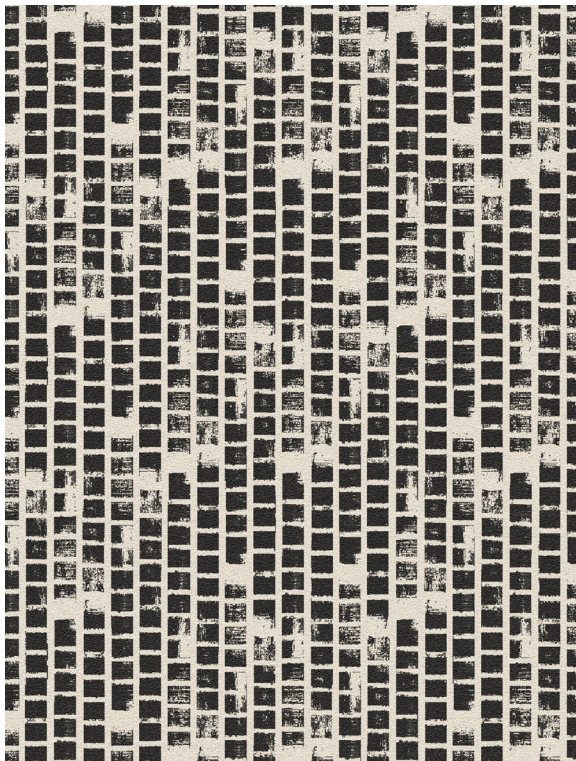

NYDIA
SAND

SERENE COLLECTION
HAND-TUFTED
142839A

YASIRA
INDIGO

SERENE COLLECTION
HAND-TUFTED
142840A

FYNN
STEEL

TWILIGHT COLLECTION
HAND-TUFTED
140262A

JENSKI
CHARCOAL

TWILIGHT COLLECTION
HAND-TUFTED
140263A