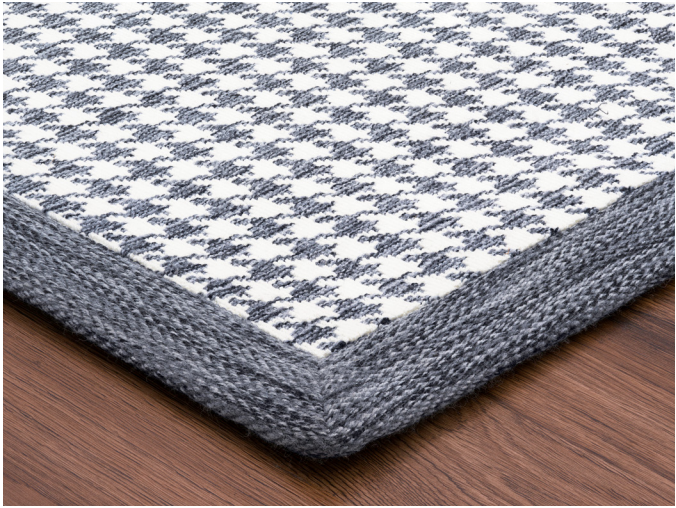

IRON CHAIN STRIA BINDING

Shown above in Goodson-Iron