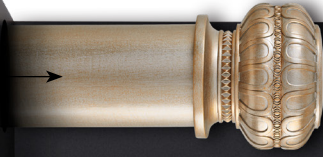

**TFCR300121**  
on 3SM pole  
150 Gray with Gold

**TFCR300190**  
on 3GR pole  
112 Silver with Gold

**TFCR214163**  
on 225WS pole  
840 White with  
Gold Accents

**TFCR214130**  
on 225WWR pole  
620 Weathered Iron

**F214-15C**  
on 225FL pole  
670 Espresso

**TFCR214150**  
on 225WG pole  
860 Grayed Brass

**TFCR214193**  
on 225WG pole  
850 Soft Brass

**F214-1**  
on 225WR pole  
770 Bronze Patina

**TFCR138124**  
on WS38 pole  
790 Vintage Bronze

**F138-6**  
on WG38 pole  
620 Weathered Iron

**TFCR138165**  
on WNF38 pole  
870 Chalet Gray

**TFCR138125**  
on WNF38 pole  
800 Charred Toasted  
Oak

**TFCR138110**  
on WNF38 pole  
107 Bronze with  
Gold and Gray