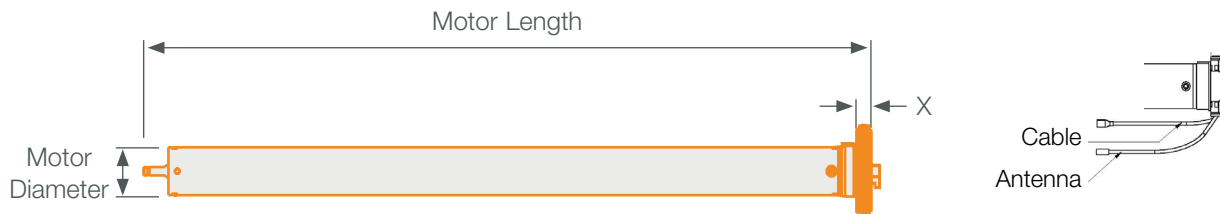

Roman Shade

Roller Shade

Battery Powered

Battery Charger

Solar Panel

POWER & CHARGING OPTIONS

SPECIFICATIONS

MOTOR SPECS

Motor Size	Voltage	Torque	Max. Run Time	Speed	Motor Length	Motor Dia.	X	Cable / Antenna	Amps	Sound Level	Battery Size / Type
25 mm	5V DC	1.1 Nm	12 min.	20 RPM (Adj. to 24 or 28)	18 7/8"	1"	5/16"	-	0.83 A	~46 DB	2600 mAh
25 mm		1.1 Nm		20 RPM (Adj. to 24 or 28)	21 3/4"	1"	5/16"	-	0.83 A	~46 DB	2600 mAh
28 mm		2.0 Nm		28 RPM (Adj. to 24 or 20)	25 9/16"	1 1/8"	5/16"	-	1.25 A	~44 DB	2600 mAh
35 mm		3.0 Nm		28 RPM (Adj. to 24 or 20)	33 1/2"	1 3/8"	3/8"	7 1/16" / 6 5/16"	2.2 A	~53 DB	5100 mAh

SYSTEM SPECS

Item #	Motor Size & Style	Style	Tube Dia.	Max. Size	Min. Roller Shade Width / Roller Tube Length	Min. Roman Shade Width / Dustboard Length	Max. Load
RTM5VL25S	25 mm Skyline Head Short	Standard	1 1/4"	84" x 84"	22"	23 1/2"	15 1/2 lbs.
			1 1/2"	84" x 84"	22"	23 1/2"	13 lbs.
RTM5VL25	25 mm Skyline Head	Standard	1 1/4"	84" x 84"	25"	26 1/2"	15 1/2 lbs.
			1 1/2"	84" x 84"	25"	26 1/2"	13 lbs.
RTM5VL28	28 mm Skyline Head	Quiet	1 1/2"	120" x 120"	28 1/2"	30"	23 1/2 lbs.
			2"	120" x 120"	28 1/2"	30"	17 1/2 lbs.
RTML35	35 mm	Standard	2"	120" x 120"	37"	39"	26 1/2 lbs.