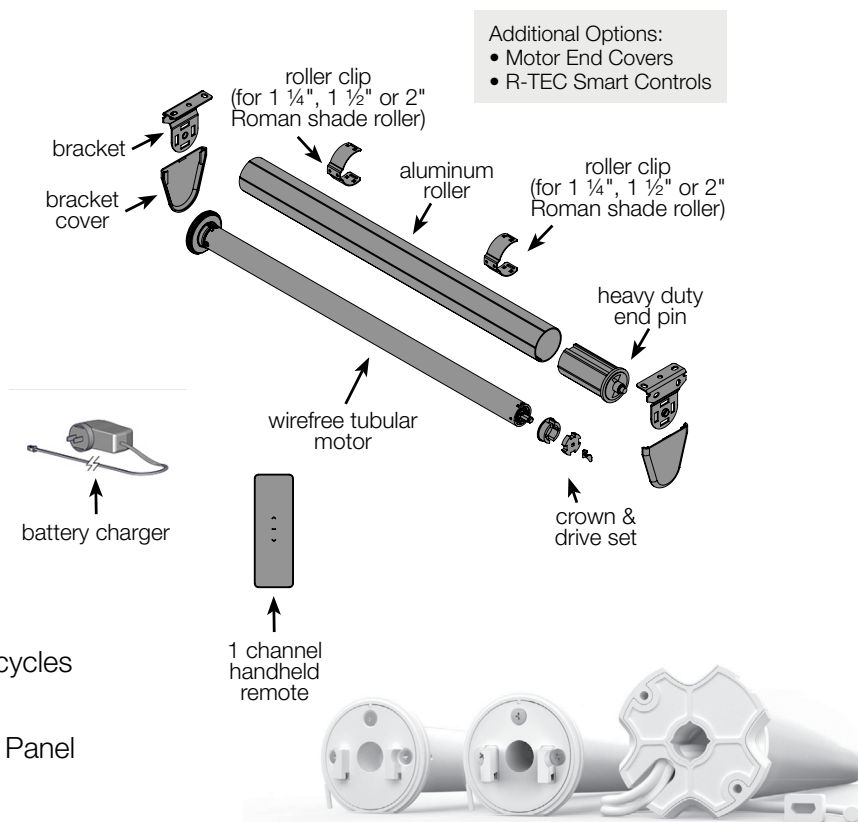

- 2-way RF communication with ARC™ protocol for simple programming
- 3 operational speed settings
- Leveling control
- Electronic limit setting and adjustment
- Favorite position
- Rechargeable built-in Li-ion Battery
- Li-ion Battery operates up to 500 up and down cycles per charge (based on recommended shade size)
- Requires Battery Charger RTMLDSSBC or Solar Panel Battery Charger RTMSOLAR2

FEATURES

2-Way RF Communication

Adjustable Speed

Leveling Control

Preferred Upper / Lower Limit Settings

Favorite Position

Quiet Operation

APPLICATIONS

SYSTEM SPECS

Item #	Motor Size & Style	Style	Tube Dia.	Max. Size	Min. Roller Shade Width / Roller Tube Length	Min. Roman Shade Width / Dustboard Length	Max. Load
RTM5VL25S	25 mm Skyline Head Short	Standard	1 1/4"	84" x 84"	22"	23 1/2"	15 1/2 lbs.
			1 1/2"	84" x 84"	22"	23 1/2"	13 lbs.
RTM5VL25	25 mm Skyline Head	Standard	1 1/4"	84" x 84"	25"	26 1/2"	15 1/2 lbs.
			1 1/2"	84" x 84"	25"	26 1/2"	13 lbs.
RTM5VL28	28 mm Skyline Head	Quiet	1 1/2"	120" x 120"	28 1/2"	30"	23 1/2 lbs.
			2"	120" x 120"	28 1/2"	30"	17 1/2 lbs.
RTML35	35 mm	Standard	2"	120" x 120"	37"	39"	26 1/2 lbs.