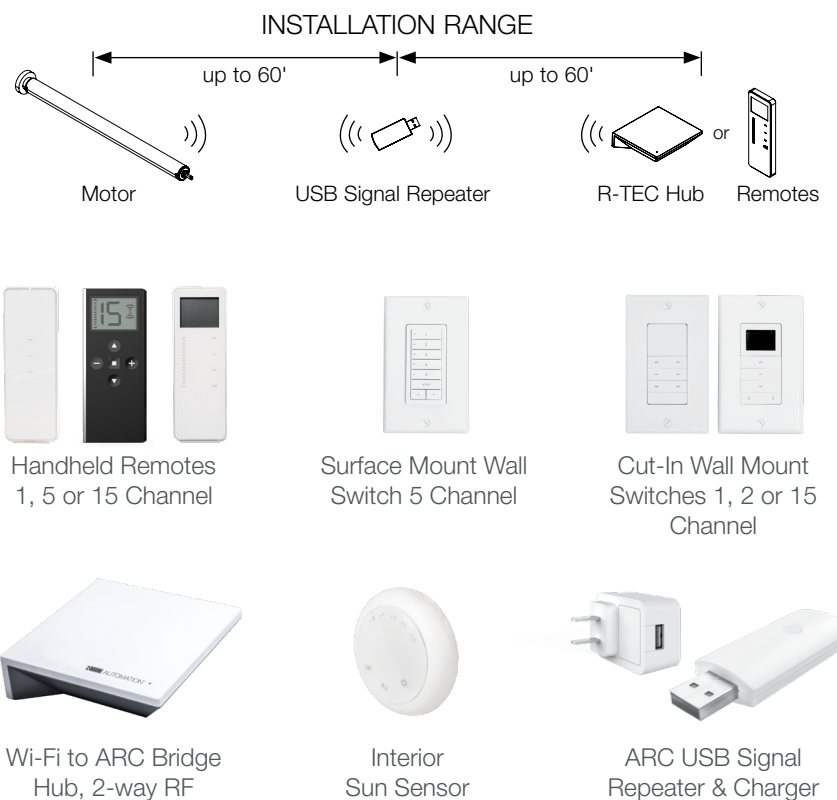

R-TEC Smart Controls

The R-TEC Automation® Hub and App integration allow window treatments to be controlled directly from a smartphone or integrated device while at home or away. Now available in the Apple® App Store or Google Play™, search for Rowley to find and download the new R-TEC Automation® App. As an alternative, remotes and wall switches allow for individual, group and ALL control for a customized solution with 1, 2, 5 or 15 channel options.

- R-TEC Automation® is a convenient, comfortable, lifestyle solution that integrates smart technology solutions.
- Easily connect your automated window treatments to voice control systems using our R-TEC Hub.

Handheld Remotes with Wall Mounts offer modern features, including LCD displays, individual, group and ALL control and precision leveling, giving users complete control from an elegant handheld remote. Available with 1, 5 or 15 channels. Range: 65'.

ARC™ USB Signal Repeaters extend the wireless range of the R-TEC Hub and Remotes up to 60'. Simply plug into USB Wall Charger for easy install. Maximum 2 per system or network.

The home has never been so smart.