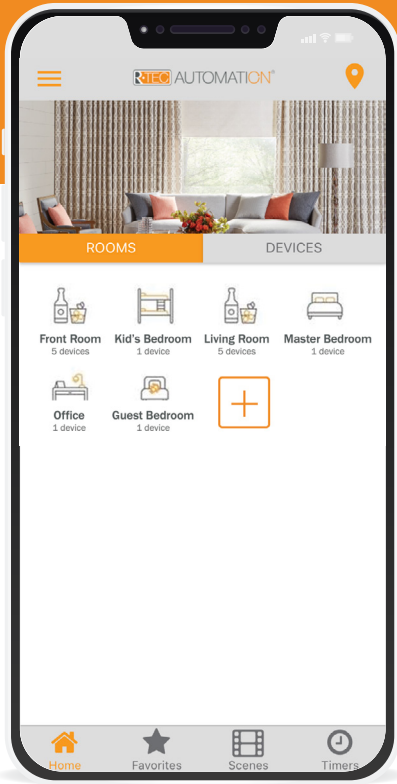

R-TEC Smart Controls

The R-TEC Automation® Hub and App integration allow window treatments to be controlled directly from a smartphone or integrated device while at home or away. Now available in the Apple® App Store or Google Play™, search for Rowley to find and download the new R-TEC Automation® App. As an alternative, remotes and wall switches allow for individual, group and ALL control for a customized solution with 1, 2, 5 or 15 channel options.

- R-TEC Automation® is a convenient, comfortable, lifestyle solution that integrates smart technology solutions.
- Easily connect your automated window treatments to voice control systems using our R-TEC Hub.

R-TEC SMART CONTROLS

Control, schedule and automate your window treatments with the R-TEC Automation® Hub and App directly from your smartphone, or choose from a variety of remote, sensor and wall switches to customize your control options.

Handheld Remotes with Wall Mounts offer modern features, including LCD displays, individual, group and ALL control and precision leveling, giving users complete control from an elegant handheld remote. Available with 1, 5 or 15 channels. Range: 65'.