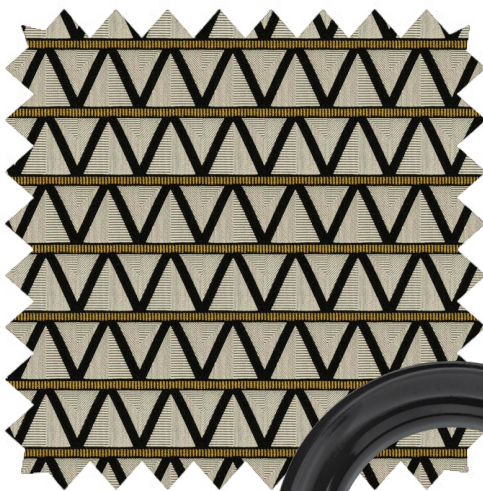

NEW
#12 Round
Brass Grommet
GR12/MK

Acrylic Flute Finial
FM601/MK

#12 Grommets coordinate with the
Aria® 1 1/8" diameter Atelier collection

MODERN MATTE BLACK GROMMETS

how-to
style
using

PARIS TEXAS HARDWARE™

PTH
PARIS TEXAS
HARDWARE™

FABRIC

Fabricut | Modern Aztec
Raven

CLEAN LINES

MODERN

GEOMETRIC

GLASS

**#15 Round
Brass Grommet**
GR15/MK

Quinn Finial
QS138QUFI/MK

#15 Grommets coordinate with the
PTH™ 1 3/8" diameter Modern collection

MODERN MATTE BLACK GROMMETS

how-to
style
using

THE FINIAL COMPANY™

THE FINIAL COMPANY™

FABRIC
Greenhouse | S1904 Noir