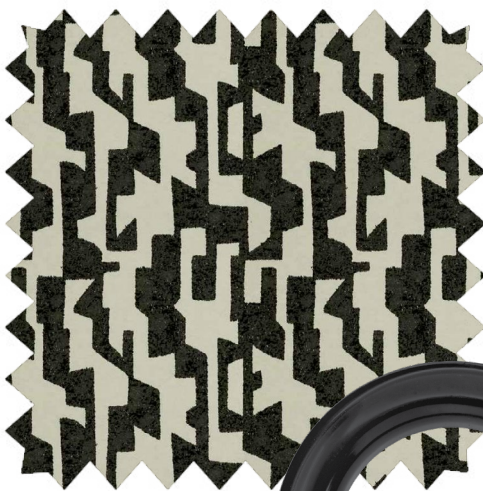

introducing

MODERN MATTE BLACK GROMMETS

Coordinates With Our Family of Decorative Drapery Hardware Brands

new and trending

OPTIONS AVAILABLE

- » #6 Round Brass Grommet GR6/MK
- » #8 Round Brass Grommet GR8/MK
- » #10 Round Brass Grommet GR10/MK
- » #12 Round Brass Grommet GR12/MK
- » #15 Round Brass Grommet GR15/MK
- » #18 Round Brass Grommet GR18/MK
- » #20 Round Brass Grommet GR20/MK
- » #12 Grom-A-Link™ GRL12/MK
- » #15 Grom-A-Link™ GRL15/MK
- » #20 Grom-A-Link™ GRL20/MK

how-to
style
using

ARIA® METAL HARDWARE

Aria®

FABRIC
S.Harris | Pokhara Onyx

CLEAN LINES

MODERN

SHAGREEN

MIXED MEDIA

PTH
PARIS TEXAS
HARDWARE™

FABRIC

Fabricut | Modern Aztec
Raven

CLEAN LINES

MODERN

GEOMETRIC

GLASS

**#15 Round
Brass Grommet**
GR15/MK