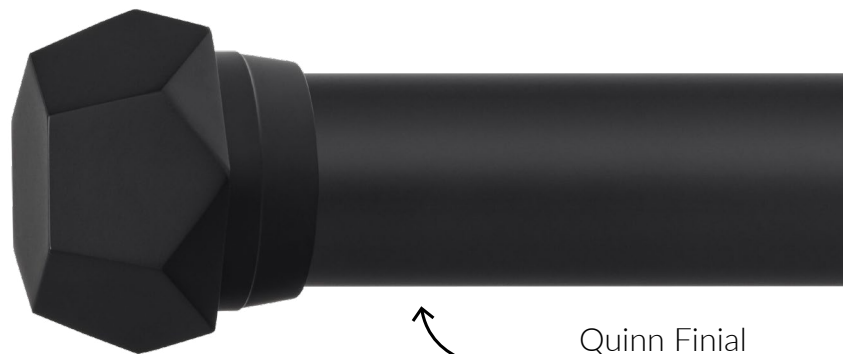

PTH
PARIS TEXAS
HARDWARE™

FABRIC

Fabricut | Modern Aztec
Raven

CLEAN LINES

MODERN

GEOMETRIC

GLASS

**#15 Round
Brass Grommet**
GR15/MK

Quinn Finial
QS138QUFI/MK

#15 Grommets coordinate with the
PTH™ 1 3/8" diameter Modern collection

MODERN MATTE BLACK GROMMETS

how-to
style
using

THE FINIAL COMPANY™

THE FINIAL COMPANY™

FABRIC
Greenhouse | S1904 Noir