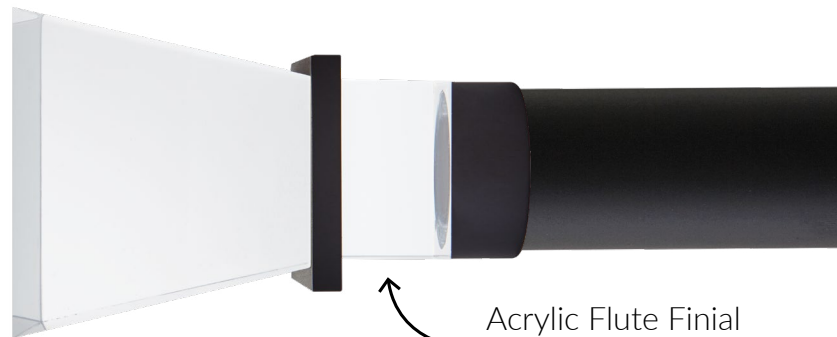

how-to
style
using

ARIA® METAL HARDWARE

Aria®

FABRIC
S.Harris | Pokhara Onyx

CLEAN LINES

MODERN

SHAGREEN

MIXED MEDIA

NEW
#12 Round
Brass Grommet
GR12/MK

Acrylic Flute Finial
FM601/MK

#12 Grommets coordinate with the
Aria® 1 1/8" diameter Atelier collection

MODERN MATTE BLACK GROMMETS

how-to
style
using

PARIS TEXAS HARDWARE™