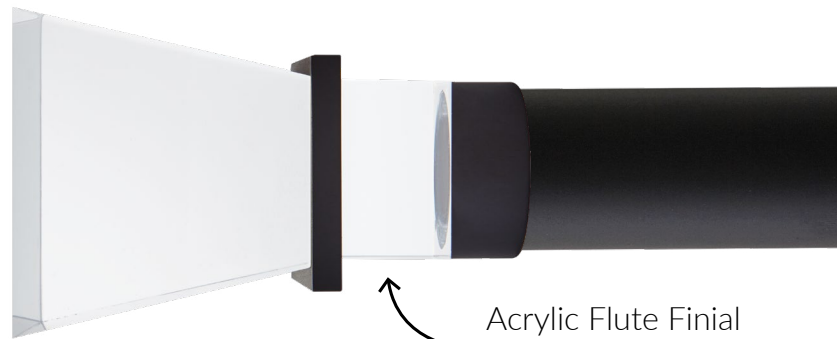

# Aria®

FABRIC  
S.Harris | Pokhara Onyx

CLEAN LINES

MODERN

SHAGREEN

MIXED MEDIA

**NEW**  
#12 Round  
Brass Grommet  
GR12/MK

Acrylic Flute Finial  
FM601/MK

#12 Grommets coordinate with the  
Aria® 1 1/8" diameter Atelier collection