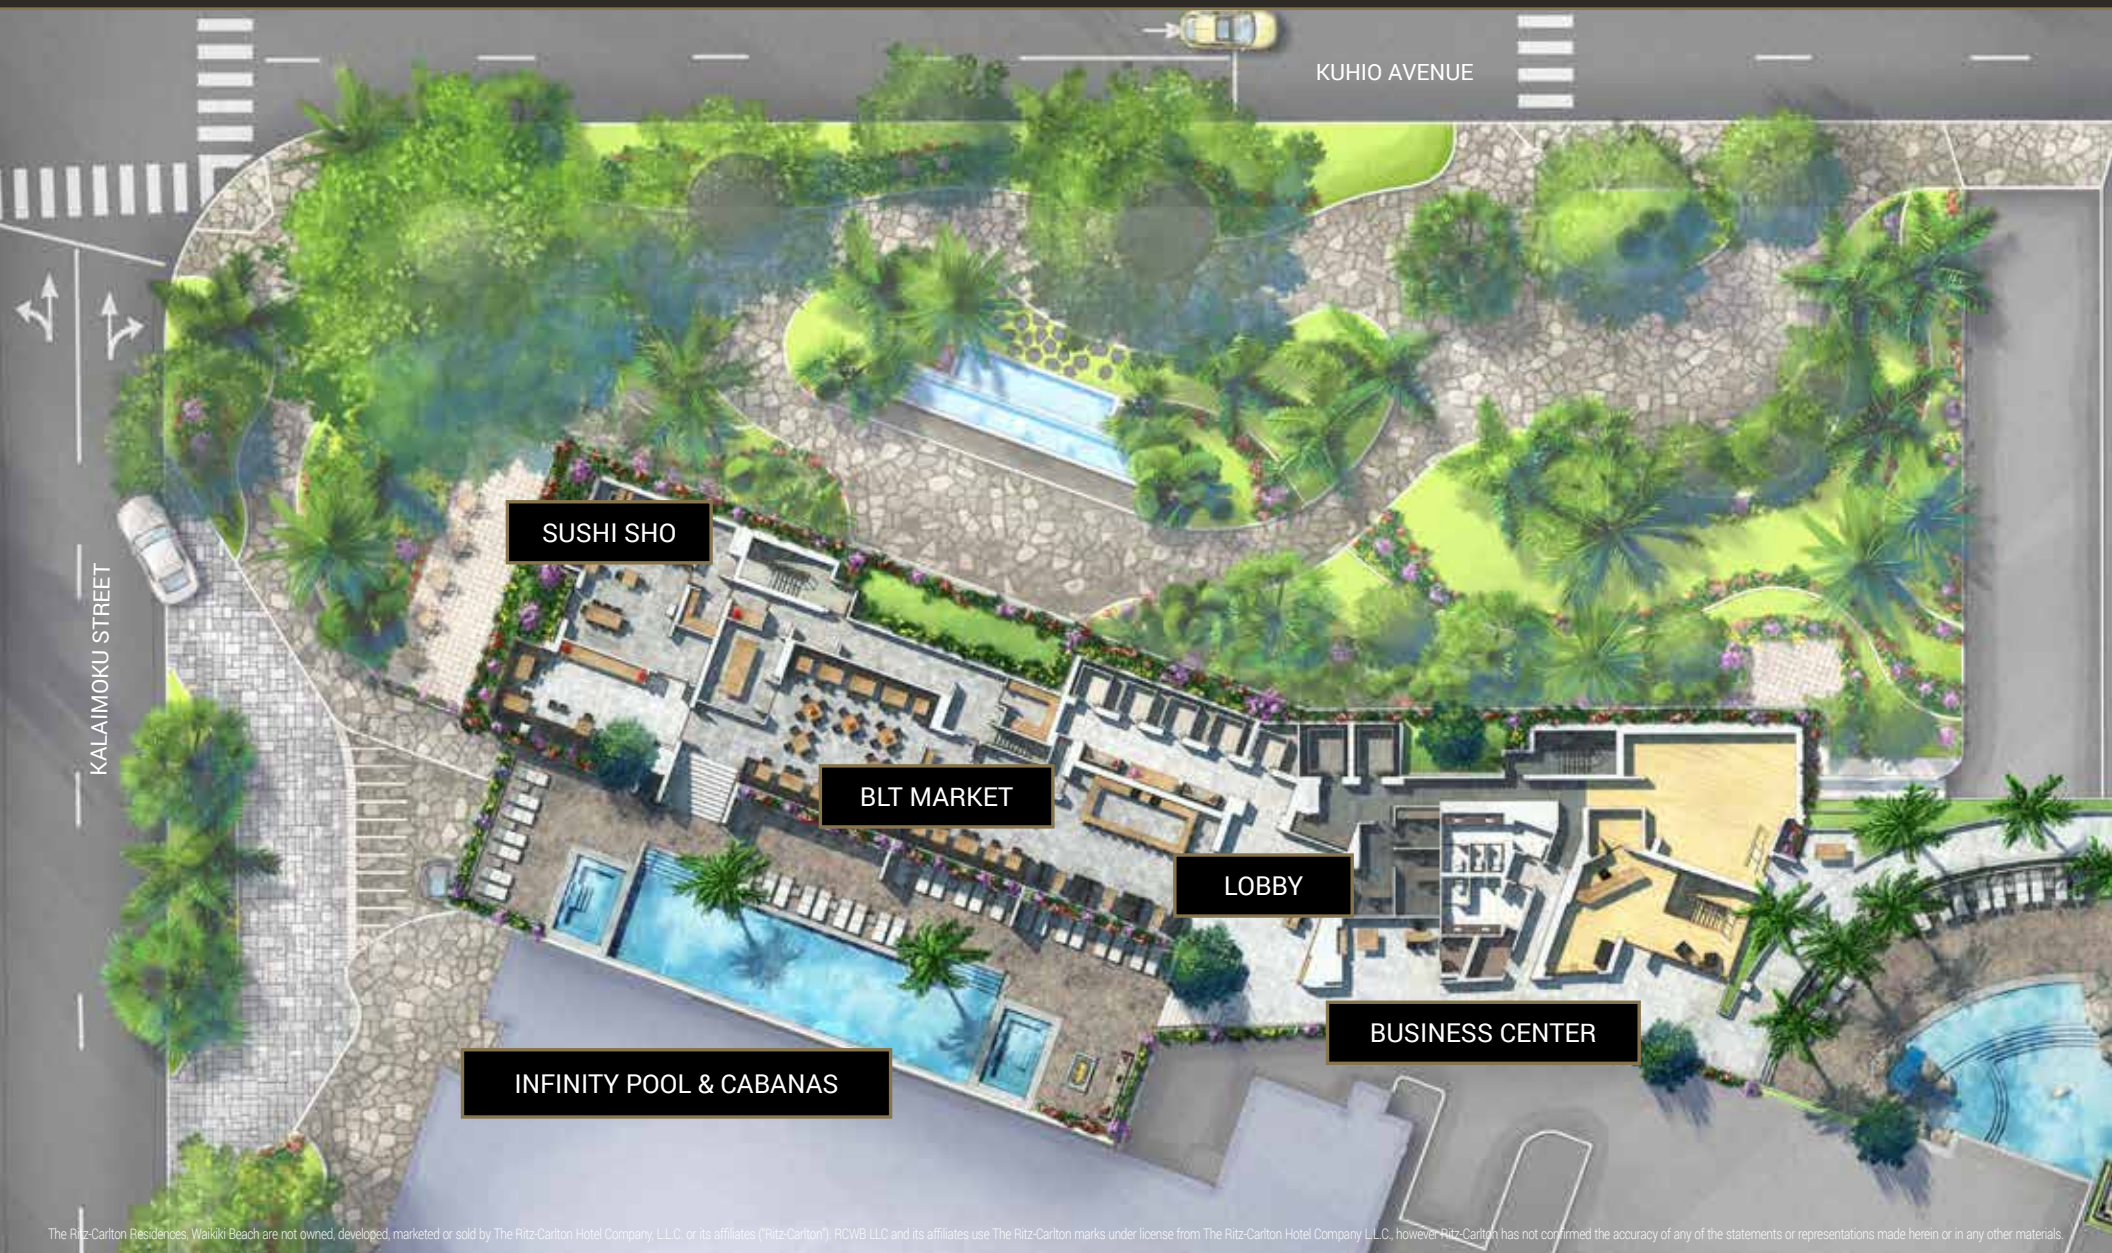

THE RITZ-CARLTON
RESIDENCES

WAIKIKI BEACH

LOBBY LEVEL | 8th Floor

25817 RCWBH FLOORPLATE INSERTS_V4

APRIL 18, 2016 1:26 PM

1.866.711.2333 | INFO@B3COM.COM | B3COM.COM