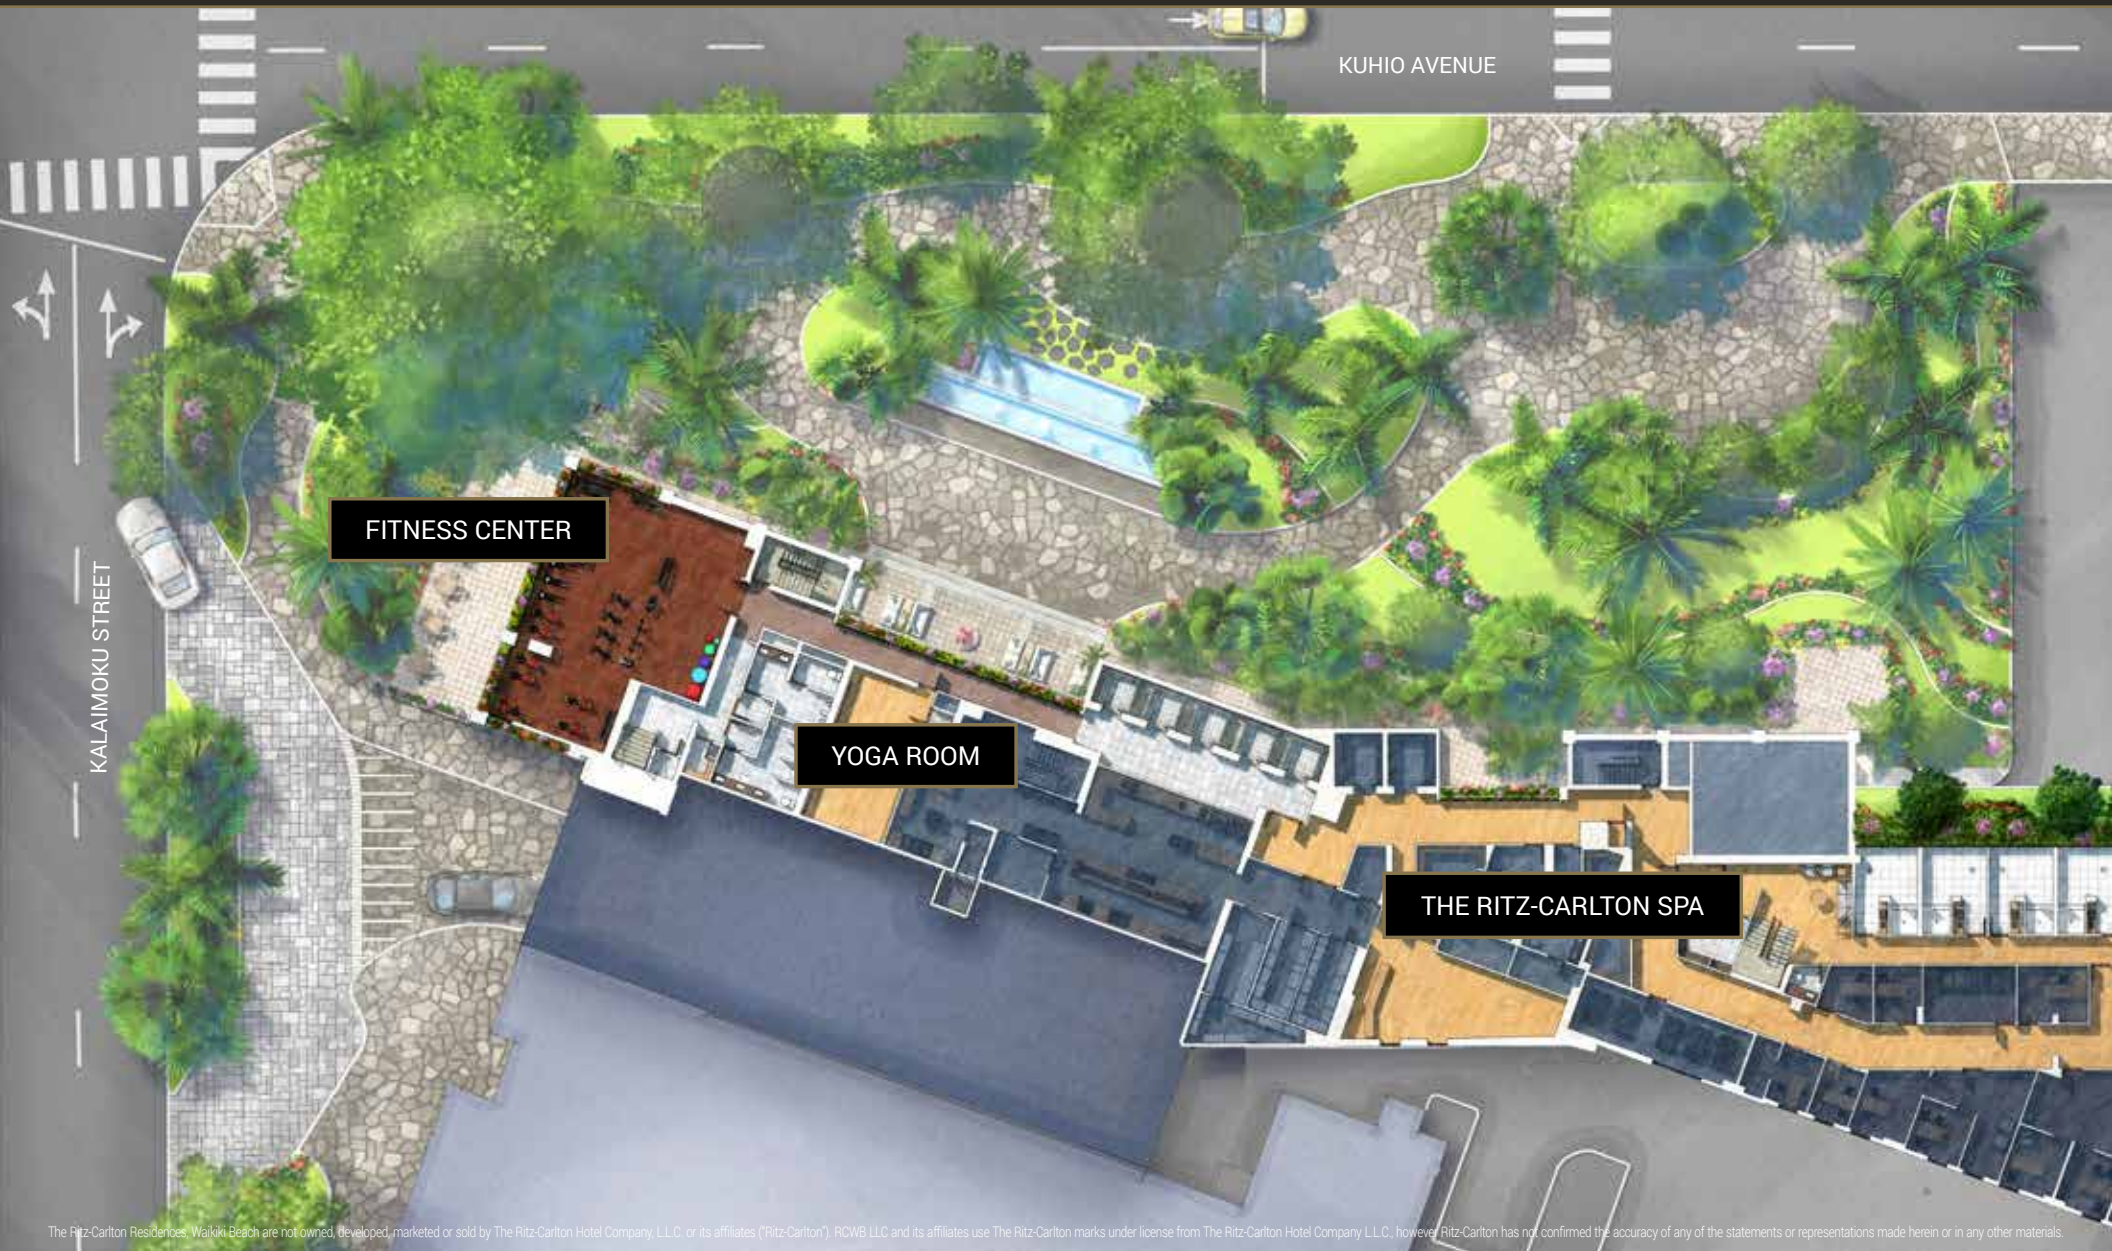

THE RITZ-CARLTON
RESIDENCES

WAIKIKI BEACH

SPA & FITNESS LEVEL | 6th & 7th Floors

25817 RCWBH FLOORPLATE INSERTS_V4

APRIL 18, 2016 1:26 PM

1.866.711.2333 | INFO@B3COM.COM | B3COM.COM