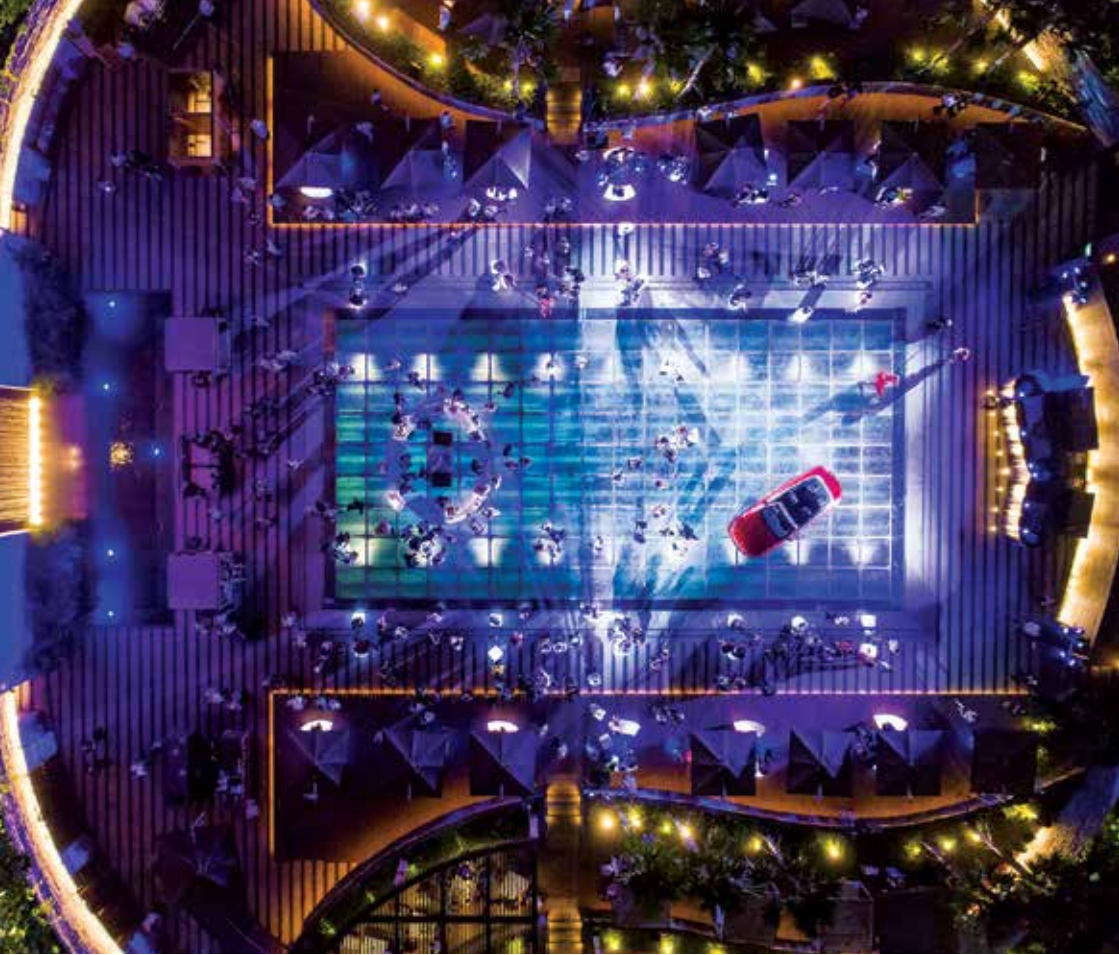

THE RITZ - CARLTON

MILLENNIA SINGAPORE

POOL EVENTS

The Ritz-Carlton, Millenia Singapore is the first luxury hotel in Singapore to offer the flexibility of holding events over water through partially, or completely covering the outdoor pool, adding up to 15,000 square feet of events space – providing a novel venue for hosting a memorable outdoor pool party.

CAR/PRODUCT LAUNCHES

Make a grand arrival via the pool entrance along Raffles Avenue by literally driving the latest super car onto the rectangular pool platform right in front of your guests.

Capacity: 800 persons (Standing)

DINNER/COCKTAIL EVENTS

Thrill your guests with a unique gastronomic overwater dining experience.

Capacity: 300 persons (Seated)
1,000 persons (Standing)

RUNWAY

Make strides in the fashion scene with a unique outdoor runway showcase held over the pool.

Capacity: 300 persons (Seated)

POOL AREA FLOOR PLAN – LEVEL ONE

LIFESTYLE PARTIES

For the ultimate outdoor revelry, transform the swimming pool into an exciting club venue by building a dance floor to fit perfectly on top of it. An elevated DJ console can be constructed above the platform for a modern outdoor party experience.