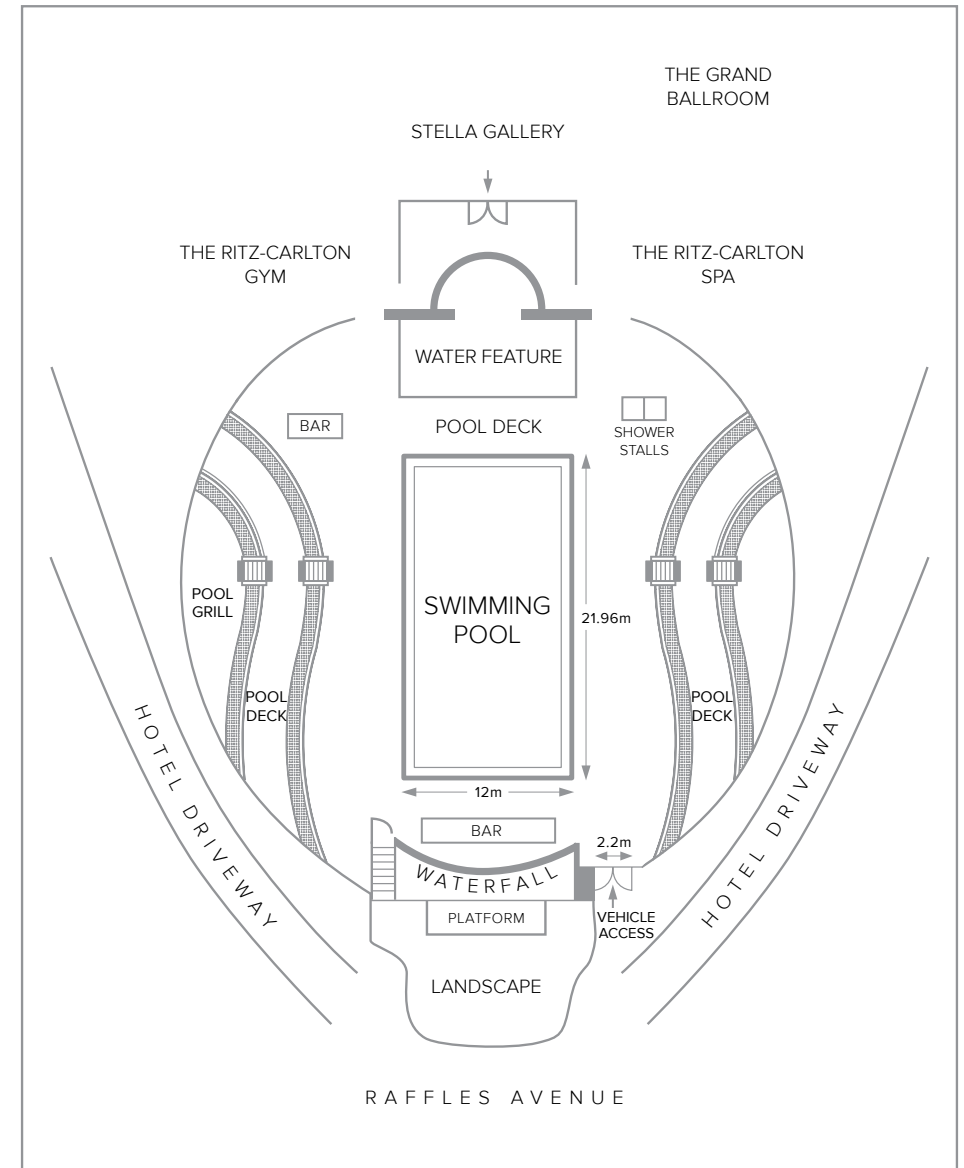

POOL AREA FLOOR PLAN – LEVEL ONE

LIFESTYLE PARTIES

For the ultimate outdoor revelry, transform the swimming pool into an exciting club venue by building a dance floor to fit perfectly on top of it. An elevated DJ console can be constructed above the platform for a modern outdoor party experience.

Capacity: 800 persons (Standing)

For event enquiries, please contact **65.6434.5076** or email rc.sinrz.catering@ritzcarlton.com