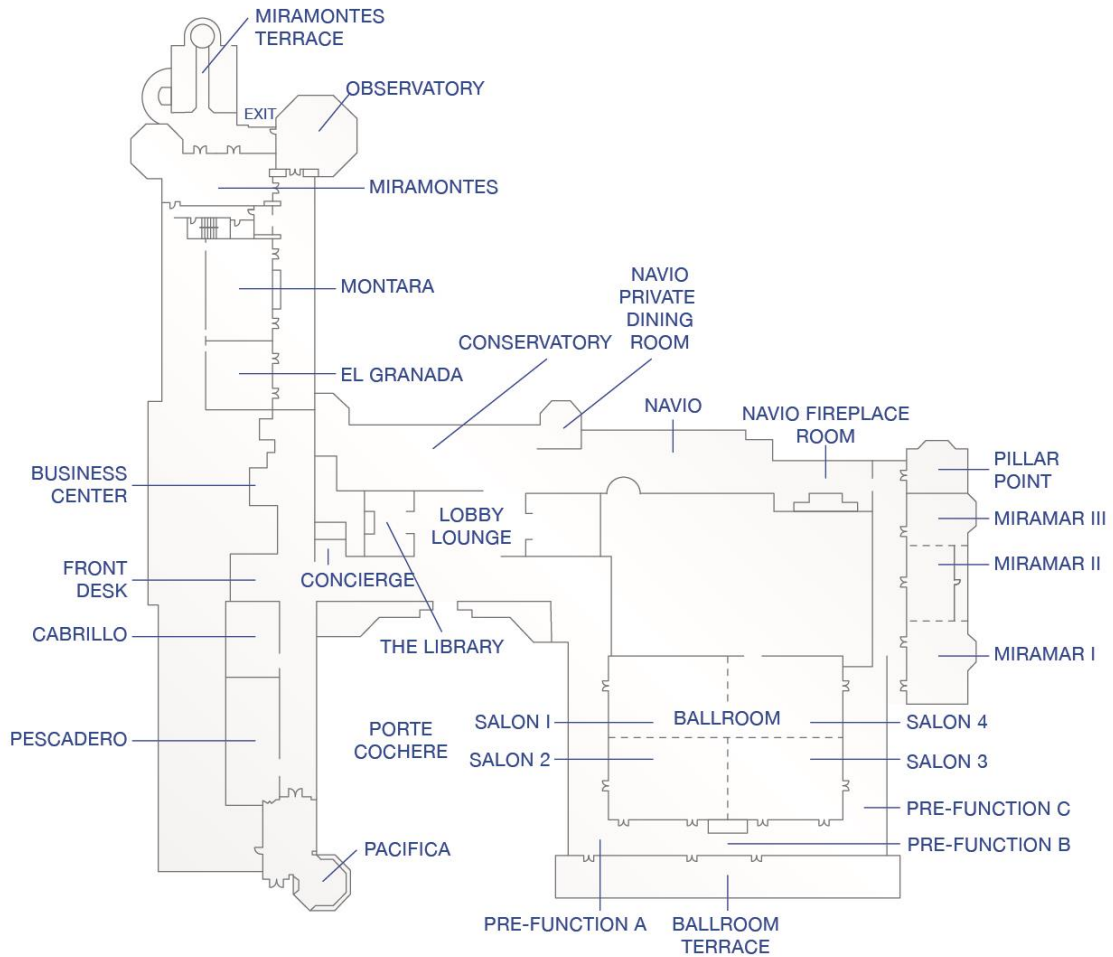

RESORT MAP

THE RITZ-CARLTON, HALF MOON BAY

*Moss Beach, Spa and Fitness Center plus outdoor access to the Ocean Lawn, Ocean Terrace and Mar Vista are located on the Second Level.