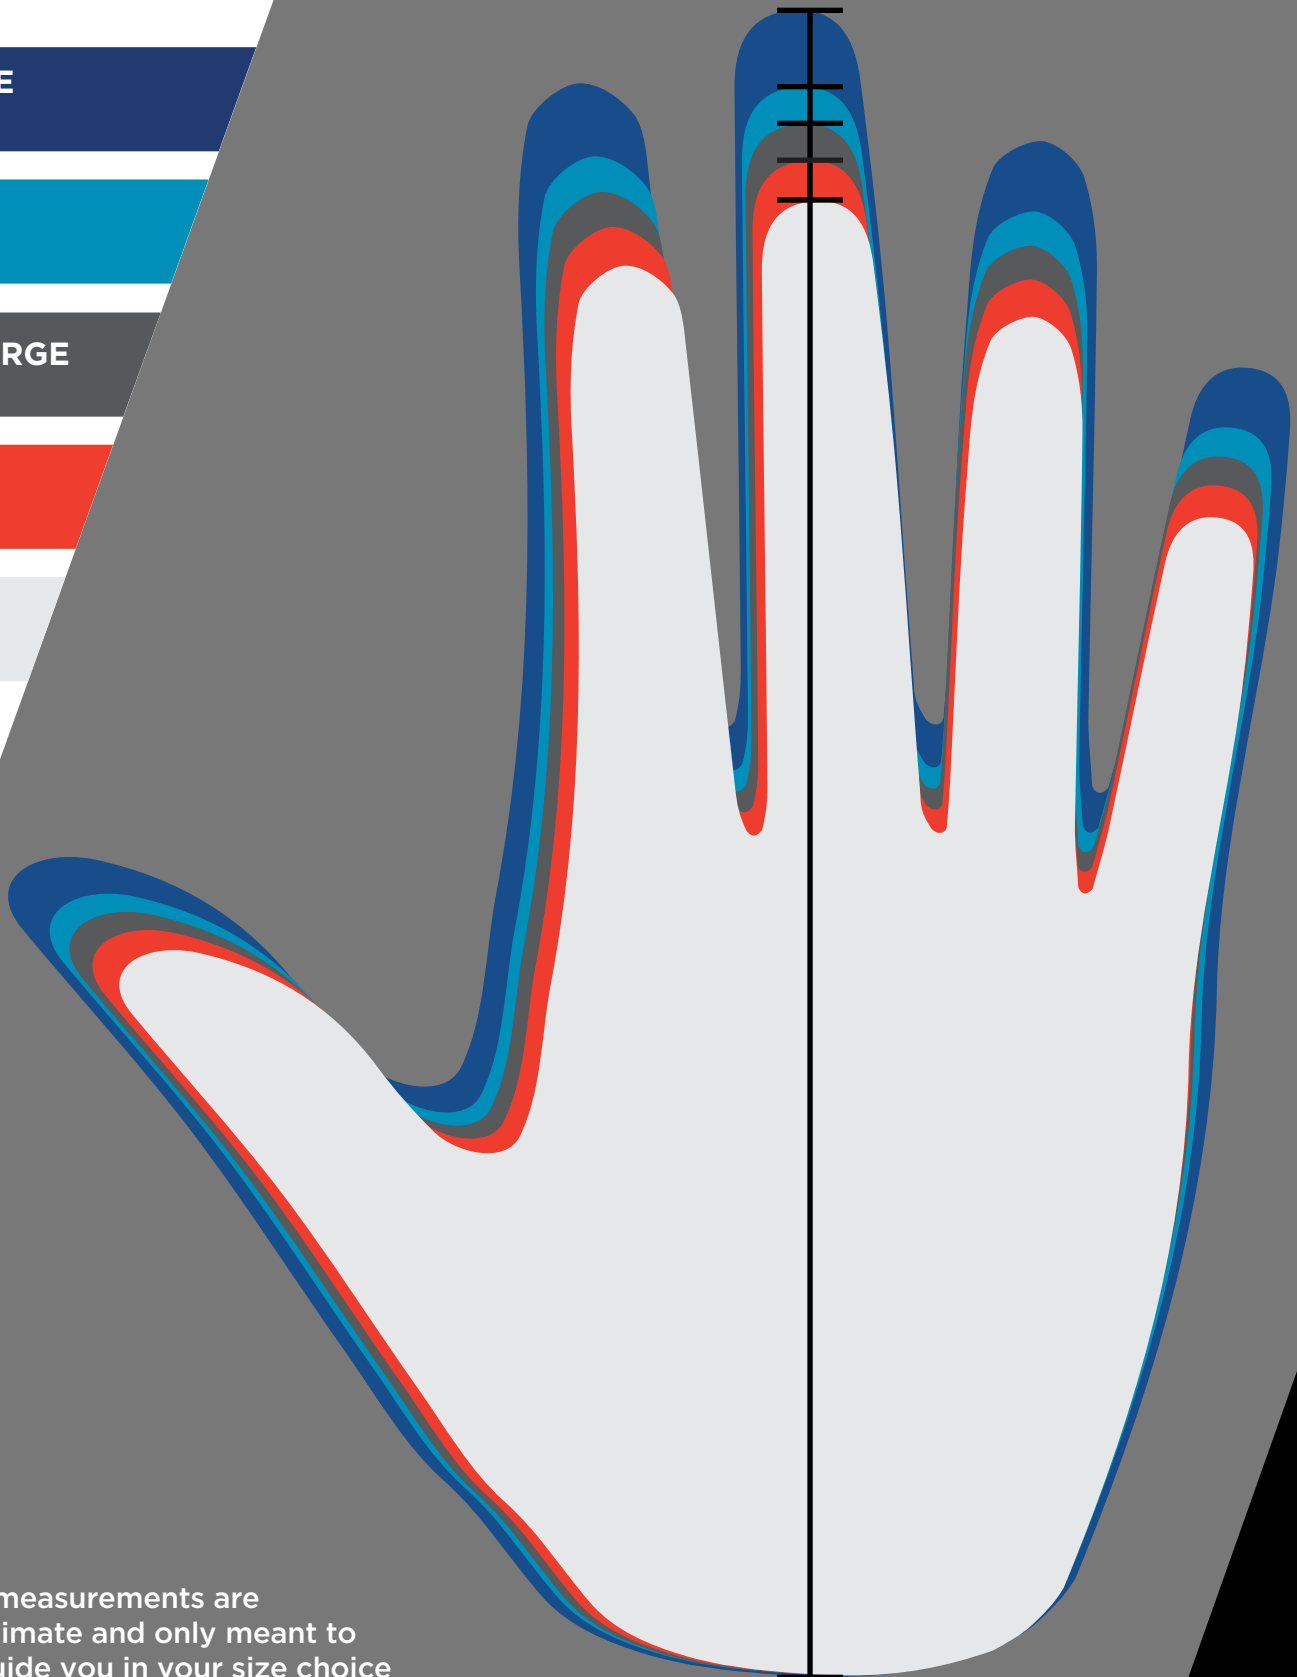

MEN'S GLOVE SIZE CHART

A proper fit is essential to get the most out of your Callaway glove. Measure your hand size by placing it over the diagram and determining your hand size.

X-LARGE
21.5 cm

LARGE
21 cm

MED. LARGE
20.5 cm

MEDIUM
20 cm

SMALL
19.5 cm

These measurements are approximate and only meant to help guide you in your size choice

WOMEN'S GLOVE SIZE CHART

A proper fit is essential to get the most out of your Callaway glove. Measure your hand size by placing it over the diagram and determining your hand size.

LARGE
18.5 cm

MEDIUM
18 cm

SMALL
17.5 cm

These measurements are approximate and only meant to help guide you in your size choice