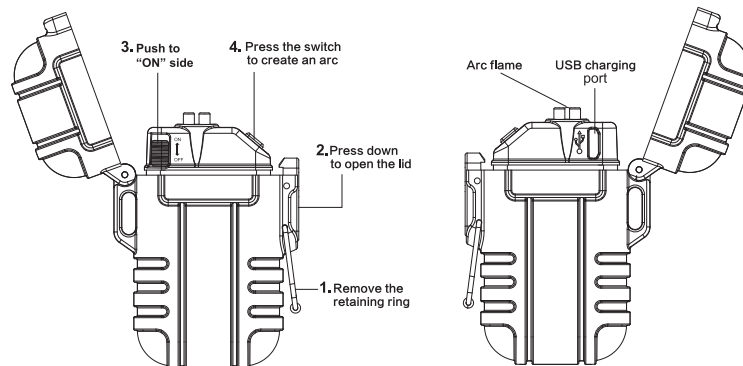

### PRODUCT SPECIFICATIONS

Product type: DOUBLE ARC LIGHTER

Rated voltage: 3.7V

Charge Voltage: DC 5.0 ± 0.25V

Charge Time: ≤1.5hours

Battery Capacity: 220mAh

Battery Life: ≥300 Charges