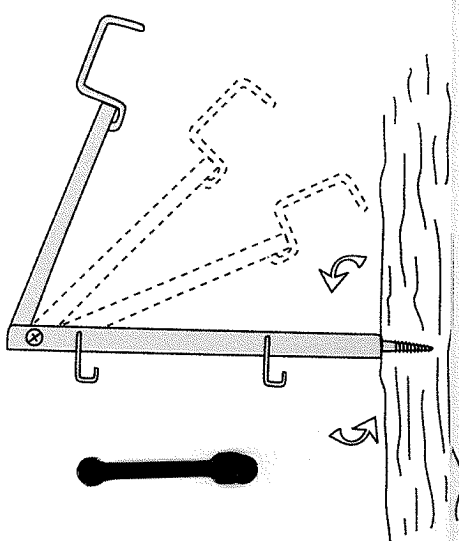

BOW HANGER

Model No. 6531

Bow Hunting Accessory

When bowhunting, movement is a killer. With the Primos® Bow Hanger you never have to turn your back to get to your bow. The Bow Hanger easily mounts into a tree with its self-starting, screw-in threads. It positions the bow 20 inches from the tree "at the ready", so you can reach out while still watching your quarry. Its swiveling hook is rubber-coated for quiet use and allows you to position your bow for a custom set-up. The pivot point is such that the bow will not swing away from you if you do not have the hanger in the tree perfectly level. Two rock solid accessory hooks allow you to use one tool for your bow, range finder, binoculars, and Rattlin' Horns™.

The Bow Hanger can also be used to hang all sorts of things around the camp site or at home.

Speak The Language®,

Will Primos
Will Primos

IMPORTANT: Please read all instructions and warnings before using this product to ensure safe and proper use.

INSTRUCTIONS & EXERCISES

WARNING: DO NOT use as a step, climbing aid, or tool to pull yourself into your stand in any way. This product was not designed to support your weight. Do not use to hang or support loaded firearms, unsheathed blades, or exposed arrow tips.

Weight Limit: 20 lbs.

This Bow Hanger is designed to be placed over your shoulder, allowing your bow to hang in front of you "at the ready". Install Bow Hanger with threads all the way into the tree, beyond the bark. Make sure the threaded tip is completely and securely screwed into the wood. The hooks should be vertical (See Diagram).