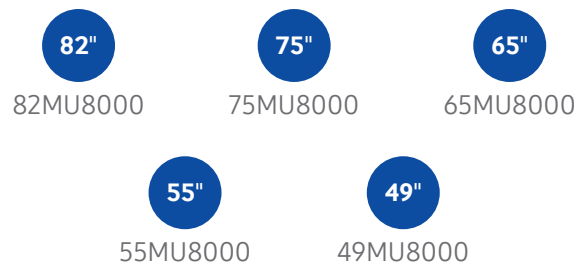

SIZE CLASS

The Samsung MU8000 Ultra HDTV redefines the viewing experience that produces over a billion colors with 4K Color Drive Extreme and a High Dynamic Range (HDR) picture. Our new Smart TV user-interface (UI), the new Smart Remote Controller with voice navigation capability provides faster access to your favorite streaming content choices and more.

KEY FEATURES

PICTURE QUALITY

- 4K Color Drive Extreme
- 4K HDR Extreme
- Triple Black
- MR 240¹
- 4K Ultra High Definition

DESIGN

- 360° Design
- Clean Cable Solution

SMART FEATURES

- Quad-Core Processor
- Apps and Games
- Web Browser

SMART CONNECTIVITY

- TV to Mobile / Mobile to TV Mirroring

SMART INTERACTION

- Voice Control

CONNECTIONS

- 4 HDMI Connections²
- 3 USB Connections
- 802.11 AC Built-In Wi-Fi
- Bluetooth® LE
- RS232C Control

AUDIO

- Dolby® Digital Plus
- DTS® Premium Sound | 5.1™ Decoding
- 40 Watt 2.1 Channel

INCLUDED ACCESSORIES

- Smart Remote Control
- One Connect Mini

INDUSTRY CERTIFICATIONS

- 4K Ultra HD Connected

¹49MU8000 features MR120

²HDMI – CEC (Consumer Electronics Control) facilitates convenient control functions with compatible devices