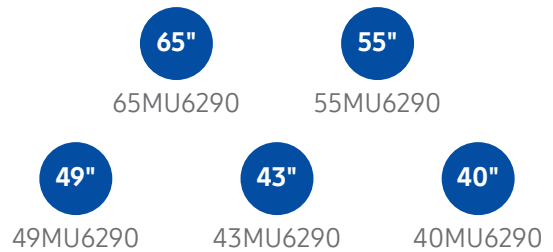

## SIZE CLASS

The Samsung MU6290 Ultra HDTV redefines the viewing experience by producing a colorful High Dynamic Range (HDR) picture. Our new Smart TV Hub features faster navigation and launch responses to enjoy your favorite streaming services and easier navigation.