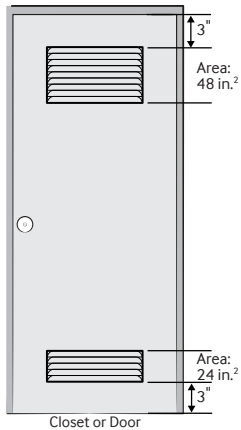

Diamond Drum Design

Features

- 4.0 cu. ft. Capacity
- Self Clean
- Diamond Drum Interior
- Soft Close Lid
- 4 Temperature/Load Size Settings
- 700 RPM Maximum Spin Speed
- 8 Preset Wash Cycles with 2 Options
- LED Indicators
- Door Lid: Solid

Installation Specifications

Alcove or closet installation

Recessed Area

Side View Confined

Minimum clearances for closets and alcoves:

Sides – 1"
Top – 21"
Rear – 6"
Closet Front – 2"

If the washer and dryer are installed together, the closet front must have at least a 72-inch² unobstructed air opening. Your washer alone does not require a specific air opening.

Shipping Dimensions & Weight (WxHxD)

Dimensions: 29⁹/₁₆" x 46¹/₂" x 31¹/₁₆"

Weight: 132.3 lbs

Color	Model #	UPC Code
White	WA40J3000AW	887276086958

Matching Dryer (Electric/Gas)

White	DV40J3000EW	887276086958
White	DV40J3000GW	887276086972

Dimensions