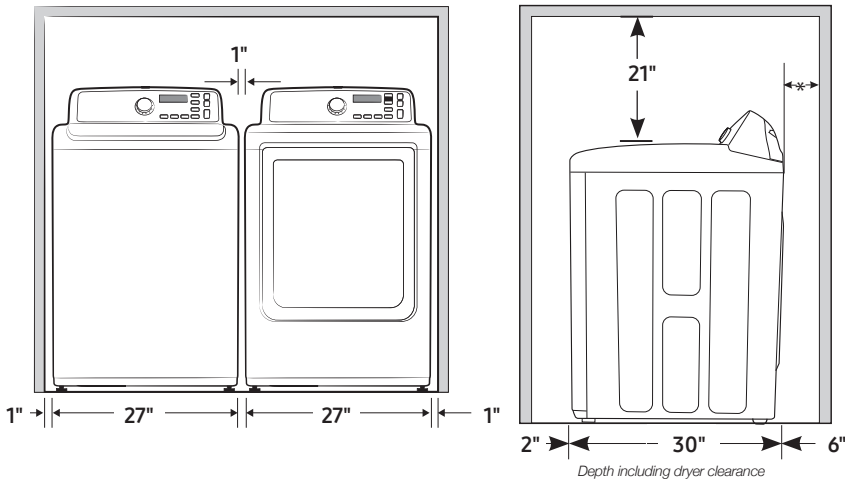

Installation Specifications

Alcove or closet installation

Recessed Area

Side View Confined

Minimum clearances for closets and alcoves:

Sides – 1"
Top – 21"
Rear – 6"
Closet Front – 2"

If the washer and dryer are installed together, the closet front must have at least a 72-inch² unobstructed air opening. Your washer alone does not require a specific air opening.

One (1) Year Parts and Labor

Three (3) Years Stainless Steel Tub (Part Only)

Five (5) Years Washing Motor Part (Part Only)

Product Dimensions & Weight (WxHxD)

Dimensions: 27" x 44" x 29⁵/₁₆"

Weight: 123.5 lbs

Shipping Dimensions & Weight (WxHxD)

Dimensions: 29⁹/₁₆" x 46¹/₂" x 31¹/₁₆"

Weight: 132.3 lbs

Color	Model #	UPC Code
White	WA40J3000AW	887276086958

Matching Dryer (Electric/Gas)

White	DV40J3000EW	887276086958
White	DV40J3000GW	887276086972

Dimensions