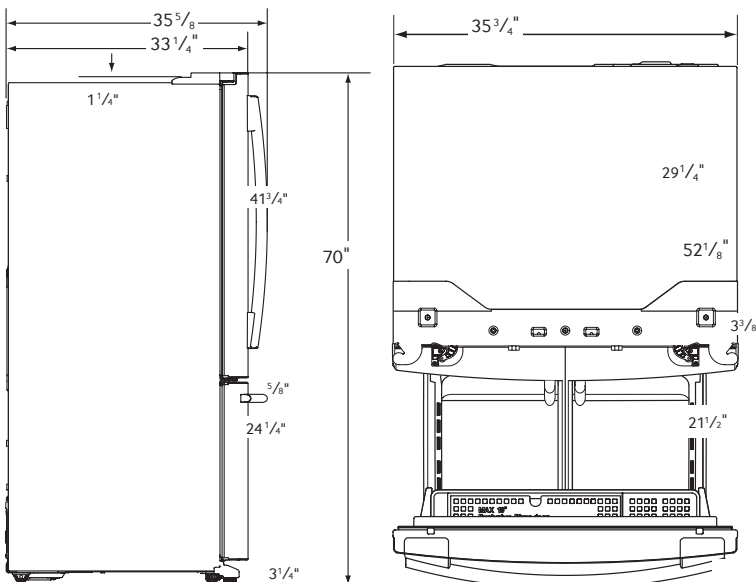

Dimensions

Total Capacity: 24.6 cu. ft.

Refrigerator: 16.6 cu. ft.

- Tall and Wide External Filtered Water and Ice Dispenser
- Ice Master Ice Maker
- CoolSelect Pantry™ with Temperature Control
- 2 Humidity-Controlled Crispers
- 5 Tempered Glass Spill-Proof Shelves
  - 2 Slide-Out
  - 1 Slide-In
  - 1 Extending Half Shelf
  - 1 Full Width
- 6 Clear Door Bins
  - Right Door: 3 Gallon Bins
  - Left Door: 3 Door Bins
- High-Efficiency LED Lighting

Freezer: 8.0 cu. ft.

- EZ-Open Handle™
- 1 Large Opaque Bin with 2 Dividers
- Auto Pull-Out Upper Drawer
- High-Efficiency LED Lighting

Warranty

One (1) Year Parts and Labor on Refrigerator
Five (5) Years Parts and Labor on Sealed Refrigeration System Only*
Ten (10) Years Parts and Five (5) Years Labor on Digital Inverter Compressor

*Compressor, evaporator, condenser, drier and connecting tubing.

Product Dimensions & Weight

Dimensions (WxHxD with hinges, handles and doors):
35³/₄" x 70" x 35⁵/₈"

Dimensions (WxHxD without hinges and door):
35³/₄" x 68⁵/₈" x 29¹/₄"

Dimensions (WxHxD with hinge and door, no handle):
35³/₄" x 70" x 33¹/₄"

Weight: 307.5 lbs.

Shipping Dimensions & Weight (WxHxD)

Dimensions: 38⁵/₈" x 75³/₄" x 36¹/₄"

Weight: 334.0 lbs.

Color	Model #	UPC Code
Stainless Steel	RF263BEAESR	036725590045
Fingerprint Resistant Black Stainless Steel	RF263BEAESG	887276117782
White	RF263BEAEWW	036725590076