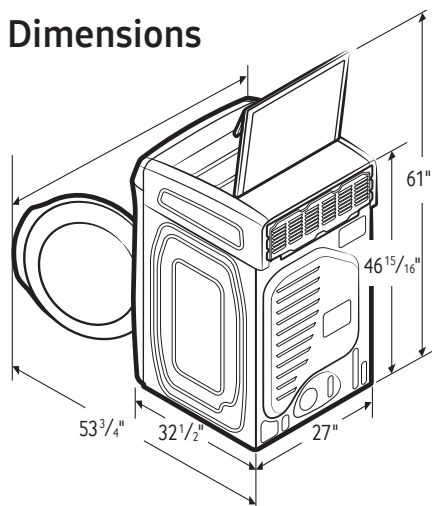

Samsung FlexDry™ Dryer

7.5 cu. ft. Capacity DOE

Installation Specifications

If the washer and dryer are installed together or the dryer alone, the closet front must have two unobstructed air openings for a combined minimum total area of 72-inch.² Your washer alone does not require a specific air opening.

Alcove or closet installation

Minimum Clearance for Closet and Alcove Installations:

*Required spacing (External exhaust elbow may require additional space.)

Installation with pedestal

Dimensions

3-Way Venting

7 Options:

Time+, Super Speed, Air Dry, Smart Control, Smart Care, Child Lock, Sound

Warranty

One (1) Year Parts and Labor

Product Dimensions & Weight (WxHxD)

Dimensions: 27" x 46¹⁵/₁₆" x 32¹/₂"

Weight: 167 lbs

Shipping Dimensions & Weight (WxHxD)

Dimensions: 29⁹/₁₆" x 50¹/₄" x 34¹¹/₁₆"

Weight: 178 lbs

Electric

Model #	UPC Code
Black Stainless Steel DVE60M9900V	887276197562
White DVE60M9900W	887276197586

Gas

Black Stainless Steel DVG60M9900V	887276197616
White DVG60M9900W	887276197623