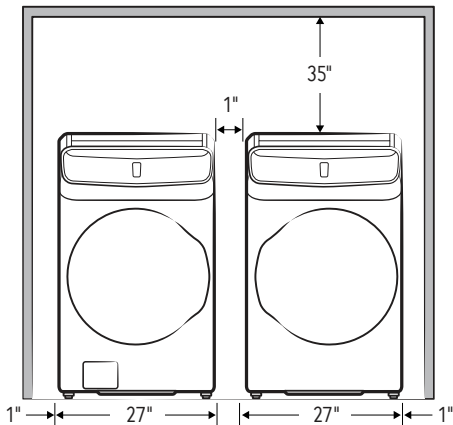

DVG60M9900V

SAMSUNG

Samsung FlexDry™ Dryer

7.5 cu. ft. Capacity DOE

Installation Specifications

If the washer and dryer are installed together or the dryer alone, the closet front must have two unobstructed air openings for a combined minimum total area of 72-inch.² Your washer alone does not require a specific air opening.

Alcove or closet installation

Minimum Clearance for Closet and Alcove Installations:

*Required spacing (External exhaust elbow may require additional space.)