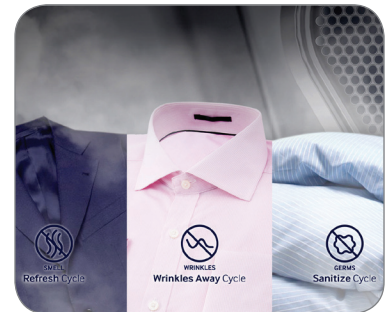

DVG60M9900V

SAMSUNG

Samsung FlexDry™ Dryer

7.5 cu. ft. Capacity DOE

Signature Features

FlexDry™

- Two dryers in one lets you dry delicates and everyday garments at the same time.

Delicate Dryer

- Flat dry delicates, sweaters, and accessories to prevent items from shrinking and fabric damage.

Multi-Steam Technology

- Steam away wrinkles, odors, bacteria and static.

Available Colors

 Black Stainless Steel (shown)

 White

FlexDry™ with Delicate Dryer

Multi-Steam Technology

Tumble Dryer Features

- Steam
- Vent Sensor
- Wi-Fi Connectivity
- Eco Dry
- Sensor Dry
- Smart Care
- Touch Controls
- Stainless Steel Drum
- 12 Preset Dry Cycles
- 11 Options
- 5 Temperature Settings
- Interior Drum Light
- LED Display: Ice Blue

Convenience

- Child Lock
- Filter Check Indicator
- Door Lock

Delicate Dryer Features

- Wi-Fi Connectivity
- Smart Care
- Drying Rack
- 4 Preset Dry Cycles
- 7 Options

Convenience

- Child Lock

DVG60M9900V

SAMSUNG