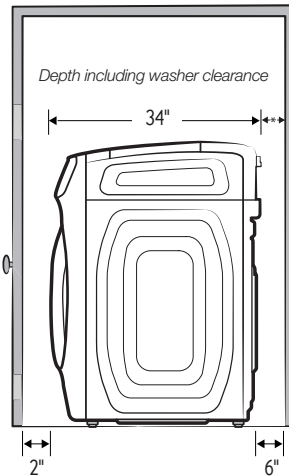

DVG60M9900V

SAMSUNG

Samsung FlexDry™ Dryer

7.5 cu. ft. Capacity DOE

Installation Specifications

If the washer and dryer are installed together or the dryer alone, the closet front must have two unobstructed air openings for a combined minimum total area of 72-inch.² Your washer alone does not require a specific air opening.

Alcove or closet installation

Minimum Clearance for Closet and Alcove Installations:

*Required spacing (External exhaust elbow may require additional space.)