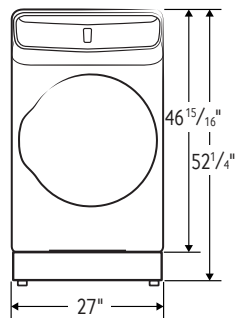

Installation with pedestal