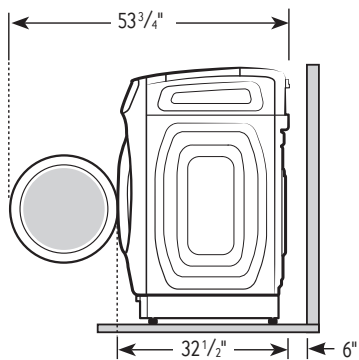

Installation with pedestal