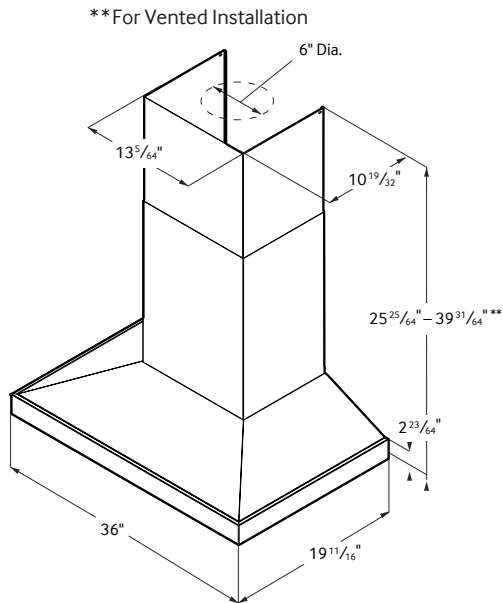

Dimensions and Clearance

Total Power

220W

Power Source

120V / 60 Hz / 15A

Range Hood

- 36" Stainless Steel Chimney Hood
- Vent Fan: 600 CFM
- Front-Centered, Touch Control
- 4 Fan Speeds: 3 Step, 1 Booster
- 74 dBA Noise Level
- Hood Connectivity Control
- Bluetooth On/Off Control
- Mobile Monitoring: Fan Speed, Lighting On/Off, Power Control
- Removable Baffle Filter
- LED Lighting

Warranty

One (1) Year All Parts and Labor

Product Dimensions & Weight (WxHxD)

Outside (Max) Hood Dimensions:

36" x 25²⁵/₆₄" x 19¹¹/₁₆"

Weight: 48.5 lbs.

Shipping Dimensions & Weight (WxHxD)

Dimensions:

40³/₁₆" x 26¹/₂" x 18¹/₁₆"

Weight: 60.4 lbs.

Color

Stainless Steel

Model

NK36K7000WS

UPC Code

887276182988

Black Stainless Steel

NK36K7000WG

887276182971

SAMSUNG

Actual color may vary. Design, specifications, and color availability are subject to change without notice. Non-metric weights and measurements are approximate.

©2017 Samsung Electronics America, Inc. 85 Challenger Road, Ridgefield Park, NJ 07660. Tel: 800-SAMSUNG. samsung.com. Samsung is a registered trademark of Samsung Electronics Co., Ltd.