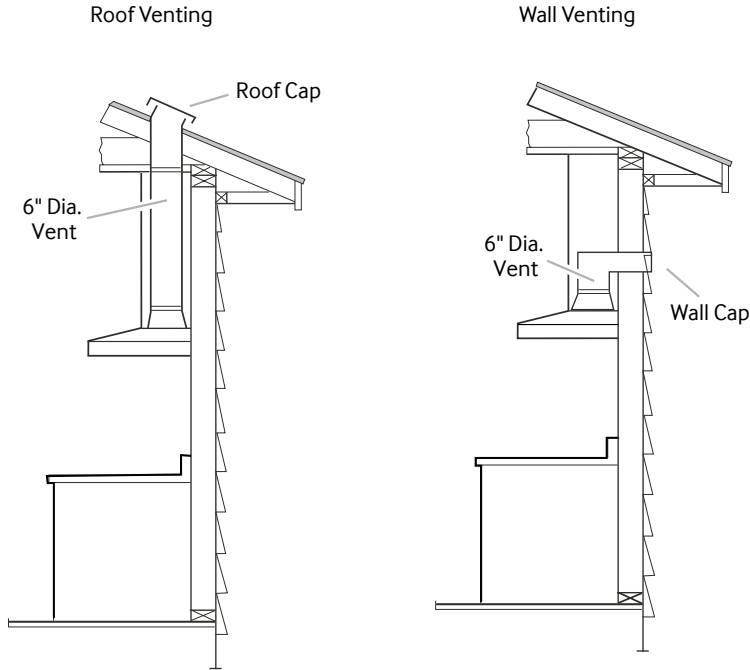

POWERFUL 600 CFM VENTILATION

- Circulates air to remove odors quickly.

NK36K7000WS

36" Range Hood

Venting Methods

Dimensions and Clearance

Total Power

220W