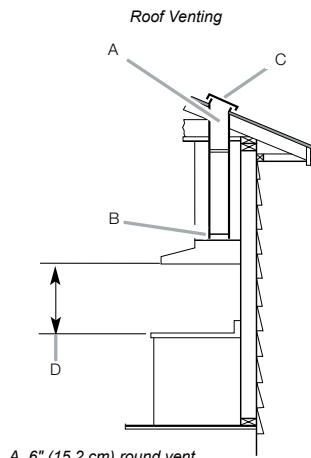

### Venting Methods

A. 6" (15.2 cm) round vent  
B. 6" (15.2 cm) round transition  
C. Roof cap  
D. Installation height

A. 6" (15.2 cm) round vent + 90° elbow  
B. 3/4" x 10" (8.25 x 25.4 cm) rectangular vent  
C. Wall cap  
D. Installation height