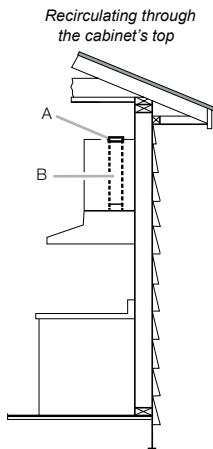

## 30" Range Hood

### Venting Methods

A. 6" (15.2 cm) round vent  
B. 6" (15.2 cm) round transition  
C. Roof cap  
D. Installation height

A. 6" (15.2 cm) round vent + 90° elbow  
B. 3/4" x 10" (8.25 x 25.4 cm) rectangular vent  
C. Wall cap  
D. Installation height