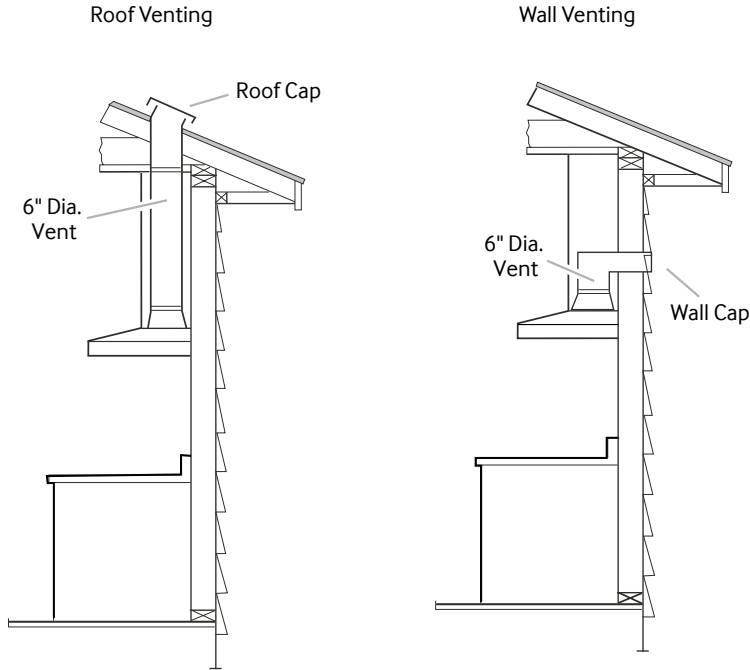

NK30K7000WS

30" Range Hood

Venting Methods

Total Power

220W

Power Source

120V / 60 Hz / 15A

Range Hood

- 30" Stainless Steel Chimney Hood
- Vent Fan: 600 CFM
- Front-Centered, Touch Control
- 4 Fan Speeds: 3 Step, 1 Booster
- 74 dBA Noise Level
- Hood Connectivity Control
- Bluetooth On/Off Control
- Mobile Monitoring: Fan Speed, Lighting On/Off, Power Control
- Removable Baffle Filter
- LED Lighting

Warranty

One (1) Year All Parts and Labor

Product Dimensions & Weight (WxHxD)

Outside (Max) Hood Dimensions:

30" x 25²⁵/₆₄" x 19¹¹/₁₆"

Weight: 44.1 lbs.

Shipping Dimensions & Weight (WxHxD)

Dimensions:

34¹/₄" x 26¹/₂" x 18¹/₁₆"

Weight: 56.7 lbs.