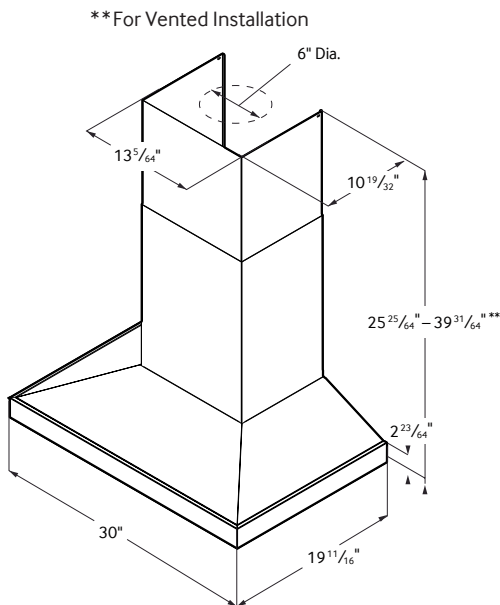

Warranty

One (1) Year All Parts and Labor

Product Dimensions & Weight (WxHxD)

Outside (Max) Hood Dimensions:

30" x 25²⁵/₆₄" x 19¹¹/₁₆"

Weight: 44.1 lbs.

Shipping Dimensions & Weight (WxHxD)

Dimensions:

34¹/₄" x 26¹/₂" x 18¹/₁₆"

Weight: 56.7 lbs.

Dimensions and Clearance

Color

Stainless Steel

Model

NK30K7000WS

UPC Code