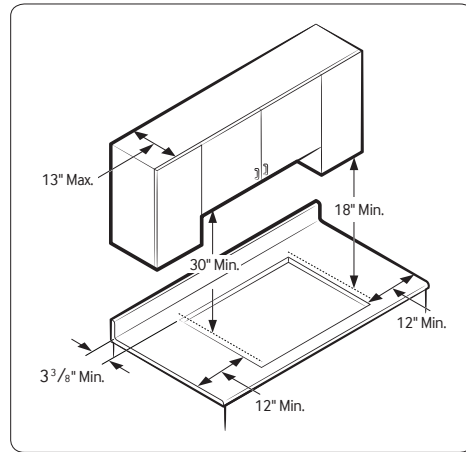

SAMSUNG

NA36K7750TS

36" Gas Cooktop

Installing Your Cooktop

Can be installed over a single oven.

All horizontal clearances must be maintained for a minimum of 18" above the cooking surface.

Allow $\frac{7}{16}$ " minimum vertical clearance from the cooktop bottom (or $\frac{3}{16}$ " minimum depth from the countertop) to any combustible surfaces, including the upper edge of a drawer installed below the cooktop.

Maintain the following minimum clearance dimensions.

See built-in oven installation for complete installation instructions.

Total Power (BTU)

59K

Power Source

120V / 60 Hz / 20A

Gas Cooktop (BTU)

- Right Front: 13K
- Left Front: 9.5K
- Right Rear: 5K Simmer
- Left Rear: 9.5K
- Center: 22K (True Dual)

Warranty

One (1) Year All Parts and Labor

Product Dimensions & Weight (WxHxD)

Outside (Max) Cooktop Dimensions:

36" x 5 $\frac{41}{72}$ " x 22 $\frac{1}{3}$ "

Cooktop Cut-Out Dimensions:

33 $\frac{7}{8}$ " x 3 $\frac{1}{8}$ " x 19 $\frac{1}{8}$ "