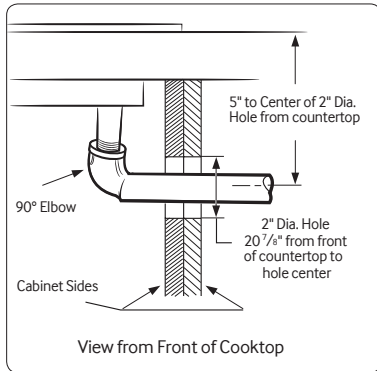

SAMSUNG

NA36K7750TS

36" Gas Cooktop

Installing Your Cooktop

Can be installed over a single oven.

All horizontal clearances must be maintained for a minimum of 18" above the cooking surface.

Allow $\frac{7}{16}$ " minimum vertical clearance from the cooktop bottom (or $\frac{3}{16}$ " minimum depth from the countertop) to any combustible surfaces, including the upper edge of a drawer installed below the cooktop.

Maintain the following minimum clearance dimensions.

See built-in oven installation for complete installation instructions.

Total Power (BTU)

59K

Power Source

120V / 60 Hz / 20A

Gas Cooktop (BTU)

- Right Front: 13K
- Left Front: 9.5K
- Right Rear: 5K Simmer
- Left Rear: 9.5K
- Center: 22K (True Dual)

Warranty

One (1) Year All Parts and Labor

Product Dimensions & Weight (WxHxD)

Outside (Max) Cooktop Dimensions:

36" x 5 $\frac{41}{72}$ " x 22 $\frac{1}{3}$ "

Cooktop Cut-Out Dimensions:

33 $\frac{7}{8}$ " x 3 $\frac{1}{8}$ " x 19 $\frac{1}{8}$ "