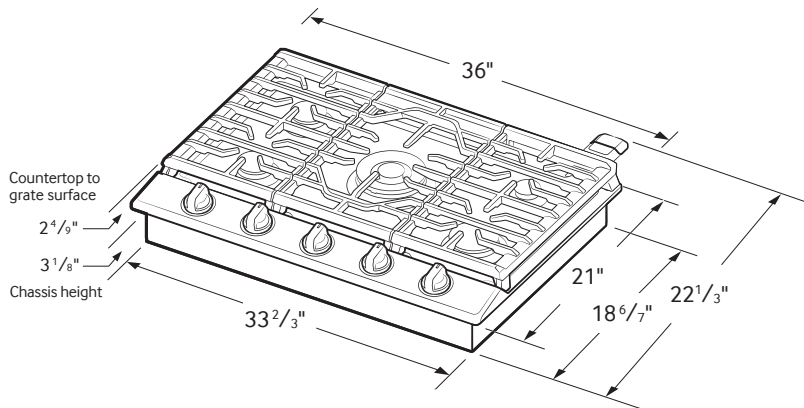

Warranty

One (1) Year All Parts and Labor

Product Dimensions & Weight (WxHxD)

Outside (Max) Cooktop Dimensions:

36" x 5 $\frac{41}{72}$ " x 22 $\frac{1}{3}$ "

Cooktop Cut-Out Dimensions:

33 $\frac{7}{8}$ " x 3 $\frac{1}{8}$ " x 19 $\frac{1}{8}$ "

887276183503

Cooktop Dimensions

Cut-Out Dimensions of Countertop

SAMSUNG

Actual color may vary. Design, specifications, and color availability are subject to change without notice. Non-metric weights and measurements are approximate.