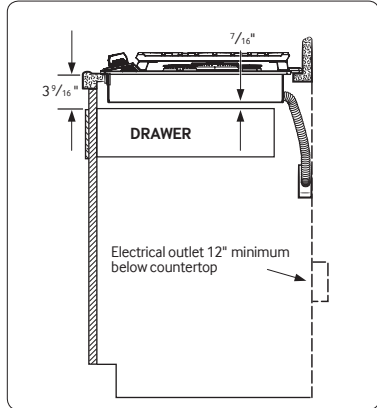

SAMSUNG

NA36K7750TS

36" Gas Cooktop

Installing Your Cooktop

Can be installed over a single oven.

All horizontal clearances must be maintained for a minimum of 18" above the cooking surface.

Allow $\frac{7}{16}$ " minimum vertical clearance from the cooktop bottom (or $\frac{3}{16}$ " minimum depth from the countertop) to any combustible surfaces, including the upper edge of a drawer installed below the cooktop.

Maintain the following minimum clearance dimensions.

See built-in oven installation for complete installation instructions.

Total Power (BTU)

59K

Power Source

120V / 60 Hz / 20A

Gas Cooktop (BTU)

- Right Front: 13K
- Left Front: 9.5K
- Right Rear: 5K Simmer
- Left Rear: 9.5K
- Center: 22K (True Dual)

Warranty

One (1) Year All Parts and Labor

Product Dimensions & Weight (WxHxD)

Outside (Max) Cooktop Dimensions:

36" x 5 $\frac{41}{72}$ " x 22 $\frac{1}{3}$ "

Cooktop Cut-Out Dimensions:

33 $\frac{7}{8}$ " x 3 $\frac{1}{8}$ " x 19 $\frac{1}{8}$ "