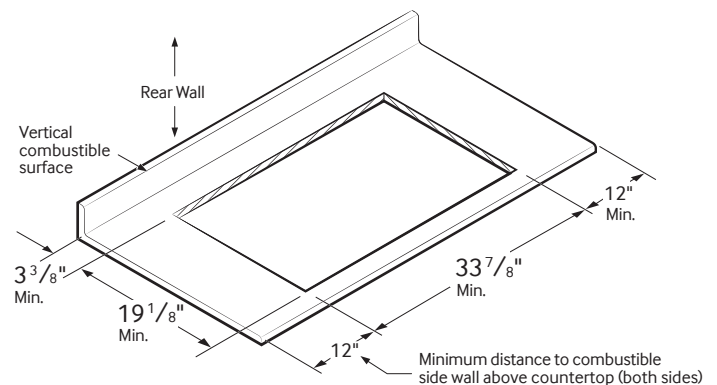

887276183503

Cooktop Dimensions

Cut-Out Dimensions of Countertop

SAMSUNG

Actual color may vary. Design, specifications, and color availability are subject to change without notice. Non-metric weights and measurements are approximate.