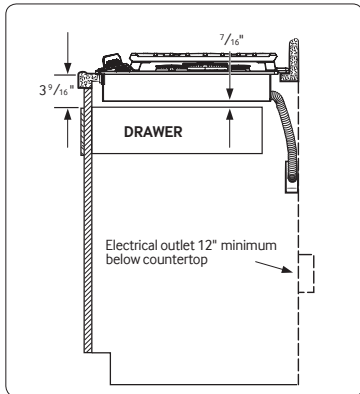

ADA Compliant

30" Gas Cooktop

NA30M9750

Cut-Out Dimensions of Countertop

All horizontal clearances must be maintained for a minimum of 18" above the cooking surface.

Allow 7/16" minimum vertical clearance from the cooktop bottom (or 3 3/16" minimum depth from the countertop) to any combustible surfaces, including the upper edge of a drawer installed below the cooktop.

Maintain the following minimum clearance dimensions.

See built-in oven manual for complete installation instructions.

Total Power (BTU)

59K

Power Source

120V / 60 Hz / 1A

Gas Cooktop (BTU)

- Right Front: 13K
- Left Front: 9.5K
- Right Rear: 5K Simmer
- Left Rear: 9.5K
- Center: 22K (Dual Brass)

Warranty

One (1) Year All Parts and Labor

Product Dimensions & Weight (WxHxD)

Outside (Max) Cooktop Dimensions:
30" x 5 41/72" x 22 1/3"

Cooktop Cut-Out Dimensions:
28 1/2" x 3 1/8" x 19 5/8"

Weight: 75.0 lbs.

Shipping Dimensions & Weight (WxHxD)

Dimensions: 34 11/16" x 10 5/8" x 25 5/8"
Weight: 84.9 lbs.

Color

Stainless Steel

Model

NA30M9750TS

UPC Code

887276238333