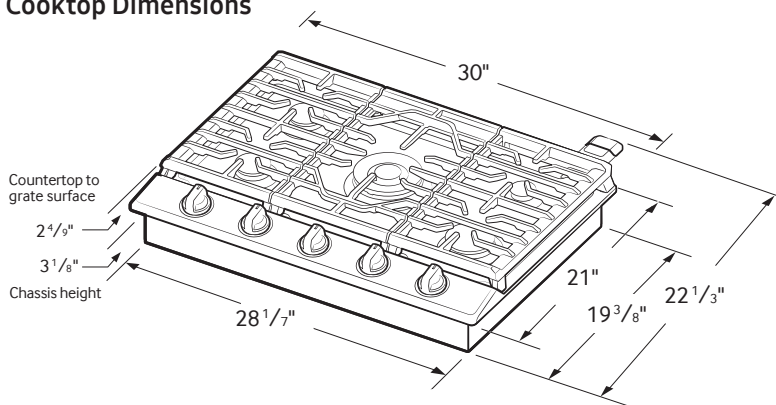

Warranty

One (1) Year All Parts and Labor

Product Dimensions & Weight (WxHxD)

Outside (Max) Cooktop Dimensions:
30" x 5 41/72" x 22 1/3"

Cooktop Cut-Out Dimensions:
28 1/2" x 3 1/8" x 19 5/8"

Weight: 75.0 lbs.

Shipping Dimensions & Weight (WxHxD)

Dimensions: 34 11/16" x 10 5/8" x 25 5/8"
Weight: 84.9 lbs.

Color

Stainless Steel

Model

NA30M9750TS

UPC Code

887276238333

Matte Black

Stainless Steel

NA30M9750TM

887276238326

Cooktop Dimensions

Installing Your Cooktop

Can be installed over a single oven.

* See built-in oven installation for complete installation instructions. See label on top of approved built-in oven models.