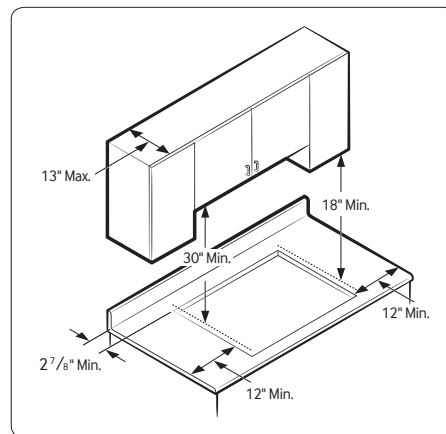

ADA Compliant

30" Gas Cooktop

NA30M9750

Cut-Out Dimensions of Countertop

All horizontal clearances must be maintained for a minimum of 18" above the cooking surface.

Allow 7/16" minimum vertical clearance from the cooktop bottom (or 3 3/16" minimum depth from the countertop) to any combustible surfaces, including the upper edge of a drawer installed below the cooktop.

Maintain the following minimum clearance dimensions.

See built-in oven manual for complete installation instructions.

Total Power (BTU)

59K

Power Source

120V / 60 Hz / 1A

Gas Cooktop (BTU)

- Right Front: 13K
- Left Front: 9.5K
- Right Rear: 5K Simmer
- Left Rear: 9.5K
- Center: 22K (Dual Brass)

Warranty

One (1) Year All Parts and Labor

Product Dimensions & Weight (WxHxD)

Outside (Max) Cooktop Dimensions:
30" x 5 41/72" x 22 1/3"

Cooktop Cut-Out Dimensions:
28 1/2" x 3 1/8" x 19 5/8"

Weight: 75.0 lbs.

Shipping Dimensions & Weight (WxHxD)

Dimensions: 34 11/16" x 10 5/8" x 25 5/8"
Weight: 84.9 lbs.

Color

Stainless Steel

Model

NA30M9750TS

UPC Code

887276238333