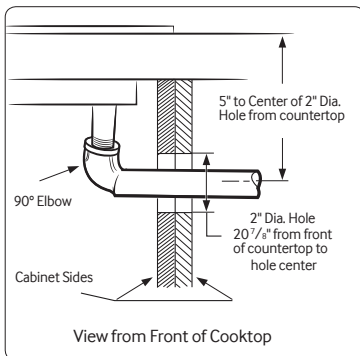

ADA Compliant

30" Gas Cooktop

NA30M9750

Cut-Out Dimensions of Countertop

All horizontal clearances must be maintained for a minimum of 18" above the cooking surface.

Allow 7/16" minimum vertical clearance from the cooktop bottom (or 3 3/16" minimum depth from the countertop) to any combustible surfaces, including the upper edge of a drawer installed below the cooktop.

Maintain the following minimum clearance dimensions.

See built-in oven manual for complete installation instructions.

Total Power (BTU)

59K

Power Source

120V / 60 Hz / 1A

Gas Cooktop (BTU)

- Right Front: 13K
- Left Front: 9.5K
- Right Rear: 5K Simmer
- Left Rear: 9.5K
- Center: 22K (Dual Brass)

Warranty

One (1) Year All Parts and Labor

Product Dimensions & Weight (WxHxD)

Outside (Max) Cooktop Dimensions:
30" x 5 41/72" x 22 1/3"

Cooktop Cut-Out Dimensions:
28 1/2" x 3 1/8" x 19 5/8"

Weight: 75.0 lbs.

Shipping Dimensions & Weight (WxHxD)

Dimensions: 34 11/16" x 10 5/8" x 25 5/8"
Weight: 84.9 lbs.

Color

Stainless Steel

Model

NA30M9750TS

UPC Code

887276238333