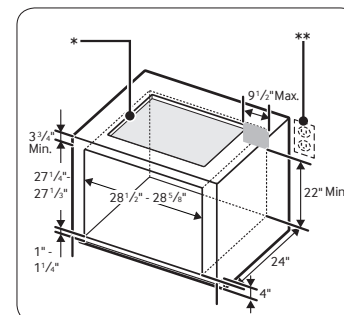

Warranty

One (1) Year All Parts and Labor

Product Dimensions & Weight (WxHxD)

Outside (Max) Cooktop Dimensions:
30" x 5 41/72" x 22 1/3"

Cooktop Cut-Out Dimensions:
28 1/2" x 3 1/8" x 19 5/8"

Weight: 75.0 lbs.

Shipping Dimensions & Weight (WxHxD)

Dimensions: 34 11/16" x 10 5/8" x 25 5/8"
Weight: 84.9 lbs.

Color

Stainless Steel

Model

NA30M9750TS

UPC Code

887276238333

Matte Black

Stainless Steel

NA30M9750TM

887276238326

Cooktop Dimensions

Installing Your Cooktop

Can be installed over a single oven.

* See built-in oven installation for complete installation instructions. See label on top of approved built-in oven models.