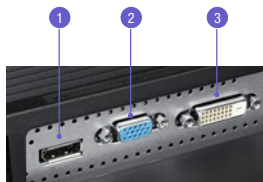

CONNECTIVITY

1. DisplayPort
2. VGA In
3. DVI In

Learn more samsung.com/business or samsung.com/b2bmonitors

Product support 1-800-SAMSUNG 1-866-SAM4BIZ

Follow us youtube.com/samsungbizusa @SamsungBizUSA

SAMSUNG

Samsung Electronics has been named 2015 ENERGY STAR Partner of the Year in the product manufacturing category by the U.S. Environmental Protection Agency (EPA).

©2015 Samsung Electronics America, Inc. Samsung is a registered mark of Samsung Electronics Corp., Ltd. Specifications and design are subject to change without notice. Non-metric weights and measurements are approximate. All brand, product, service names and logos are trademarks and or registered trademarks of their respective manufacturers and companies. See samsung.com for detailed information. Printed in USA. MON-S27E450DDSH-DEC15T