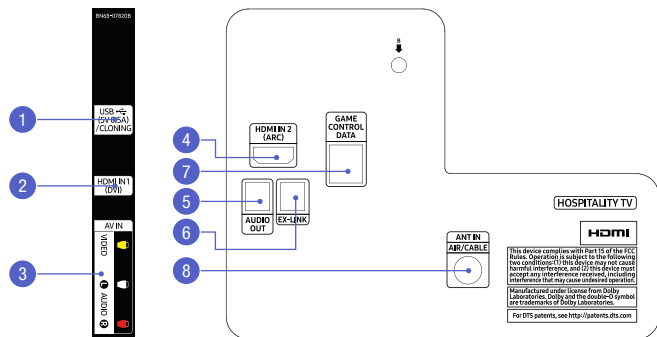

43" | HG43NE478SF - 1080p

1	2	3	4	5	6
38.8"	22.6"	43.0"	24.6"	2.8"	8.9"

50" | HG50NE478SF - 1080p

1	2	3	4	5	6
44.9"	26.1"	50.0"	28.1"	2.9"	8.9"

55" | HG55NE478BF - 1080p

1	2	3	4	5	6
48.5"	27.9"	55.0"	30.1"	2.7"	8.9"

65" | HG65NE478EF - 1080p

1	2	3	4	5	6
57.3"	32.9"	65.0"	35.8"	2.8"	14.0"

Connectivity

HG22NE478KFXZA

- 1. USB (5C 0.5A) / Cloning
- 2. HDMI In 1 (DVI)
- 3. AV In (Video, Audio L/R)
- 4. HDMI In 2 (ARC)
- 5. Audio Out
- 6. Ex-Link
- 7. Game Control Data
- 8. Antenna In (Air / Cable)

HG55NE478BF

- 1. USB (5C 0.5A) / Cloning
- 2. HDMI In 1 (DVI)
- 3. AV In (Video, Audio L/R)
- 4. HDMI In 2 (ARC)
- 5. Game Control Data
- 6. Audio Out
- 7. Ex-Link
- 8. Antenna In (Air / Cable)

HG32NE478BF