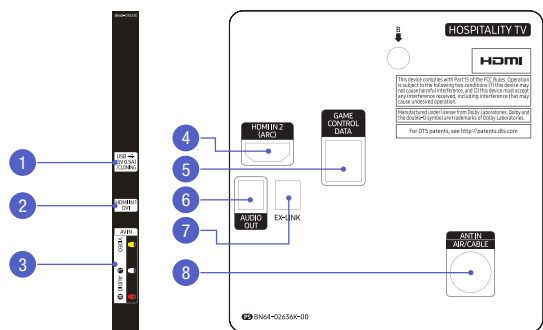

65" | HG65NE478EF - 1080p

1	2	3	4	5	6
57.3"	32.9"	65.0"	35.8"	2.8"	14.0"

Connectivity

HG22NE478KFXZA

- 1. USB (5C 0.5A) / Cloning
- 2. HDMI In 1 (DVI)
- 3. AV In (Video, Audio L/R)
- 4. HDMI In 2 (ARC)
- 5. Audio Out
- 6. Ex-Link
- 7. Game Control Data
- 8. Antenna In (Air / Cable)

HG55NE478BF

- 1. USB (5C 0.5A) / Cloning
- 2. HDMI In 1 (DVI)
- 3. AV In (Video, Audio L/R)
- 4. HDMI In 2 (ARC)
- 5. Game Control Data
- 6. Audio Out
- 7. Ex-Link
- 8. Antenna In (Air / Cable)

HG32NE478BF

- 1. USB (5C 0.5A) / Cloning
- 2. HDMI In 1 (DVI)
- 3. AV In (Video, Audio L/R)
- 4. HDMI In 2 (ARC)
- 5. Game Control Data
- 6. Audio Out
- 7. Ex-Link
- 8. Antenna In (Air / Cable)

HG65NE478EF

- 1. HDMI In 2 (ARC)
- 2. Game Control Data
- 3. Audio Out
- 4. Ex-Link
- 5. Antenna In (Air / Cable)