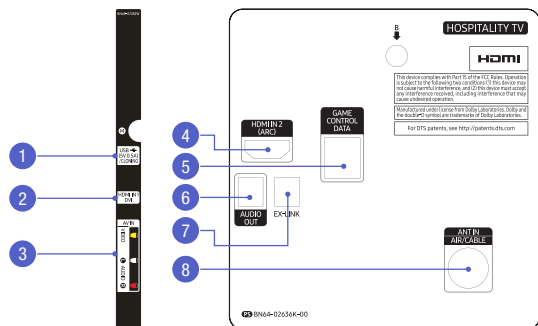

HG55NE478BF

- 1. USB (5C 0.5A) / Cloning
- 2. HDMI In 1 (DVI)
- 3. AV In (Video, Audio L/R)
- 4. HDMI In 2 (ARC)
- 5. Game Control Data
- 6. Audio Out
- 7. Ex-Link
- 8. Antenna In (Air / Cable)

HG32NE478BF

- 1. USB (5C 0.5A) / Cloning
- 2. HDMI In 1 (DVI)
- 3. AV In (Video, Audio L/R)
- 4. HDMI In 2 (ARC)
- 5. Game Control Data
- 6. Audio Out
- 7. Ex-Link
- 8. Antenna In (Air / Cable)

HG65NE478EF

- 1. HDMI In 2 (ARC)
- 2. Game Control Data
- 3. Audio Out
- 4. Ex-Link
- 5. Antenna In (Air / Cable)

HG40NE478SF / HG43NE478SF / HG50NE478SF

- 1. USB (5C 0.5A) / Cloning
- 2. HDMI In 1 (DVI)
- 3. AV In (Video, Audio L/R)
- 4. HDMI In 2 (ARC)
- 5. Game Control Data
- 6. Audio Out
- 7. Ex-Link
- 8. Antenna In (Air / Cable)