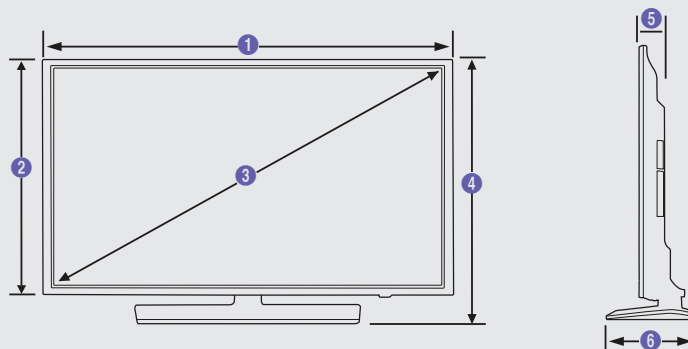

Dimensions

22" | HG22NE478KFXZA - 1080p

1	2	3	4	5	6
20.0"	12.5"	22.0"	14.0"	1.8"	6.0"

32" | HG32NE478BF - 1080p

1	2	3	4	5	6
28.4"	16.7"	32.0"	18.4"	2.6"	7.6"

40" | HG40NE478SF - 1080p

1	2	3	4	5	6
36.3"	20.9"	40.0"	22.9"	2.8"	8.9"

43" | HG43NE478SF - 1080p

1	2	3	4	5	6
38.8"	22.6"	43.0"	24.6"	2.8"	8.9"

50" | HG50NE478SF - 1080p

1	2	3	4	5	6
44.9"	26.1"	50.0"	28.1"	2.9"	8.9"

55" | HG55NE478BF - 1080p

1	2	3	4	5	6
48.5"	27.9"	55.0"	30.1"	2.7"	8.9"

65" | HG65NE478EF - 1080p

1	2	3	4	5	6
57.3"	32.9"	65.0"	35.8"	2.8"	14.0"