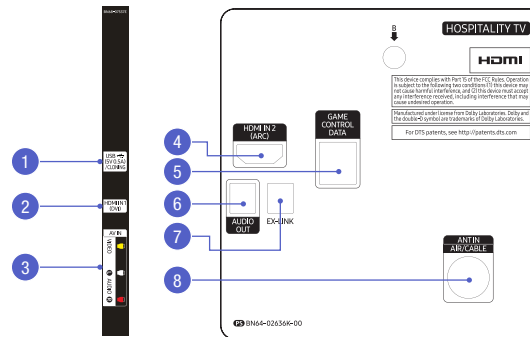

65" | HG65NE478EF - 1080p

1	2	3	4	5	6
57.3"	32.9"	65.0"	35.8"	2.8"	14.0"

Connectivity

HG22NE478KFXZA

- 1. USB (5C 0.5A) / Cloning
- 2. HDMI In 1 (DVI)
- 3. AV In (Video, Audio L/R)
- 4. HDMI In 2 (ARC)
- 5. Audio Out
- 6. Ex-Link
- 7. Game Control Data
- 8. Antenna In (Air / Cable)

HG55NE478BF

- 1. USB (5C 0.5A) / Cloning
- 2. HDMI In 1 (DVI)
- 3. AV In (Video, Audio L/R)
- 4. HDMI In 2 (ARC)
- 5. Game Control Data
- 6. Audio Out
- 7. Ex-Link
- 8. Antenna In (Air / Cable)

HG32NE478BF

- 1. USB (5C 0.5A) / Cloning
- 2. HDMI In 1 (DVI)
- 3. AV In (Video, Audio L/R)
- 4. HDMI In 2 (ARC)
- 5. Game Control Data
- 6. Audio Out
- 7. Ex-Link
- 8. Antenna In (Air / Cable)

HG65NE478EF

- 1. HDMI In 2 (ARC)
- 2. Game Control Data
- 3. Audio Out
- 4. Ex-Link
- 5. Antenna In (Air / Cable)