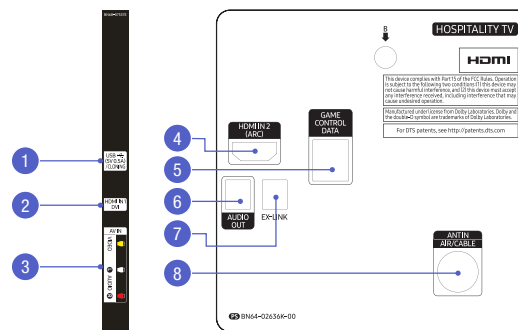

HG55NE478BF

- 1. USB (5C 0.5A) / Cloning
- 2. HDMI In 1 (DVI)
- 3. AV In (Video, Audio L/R)
- 4. HDMI In 2 (ARC)
- 5. Game Control Data
- 6. Audio Out
- 7. Ex-Link
- 8. Antenna In (Air / Cable)

HG32NE478BF

- 1. USB (5C 0.5A) / Cloning
- 2. HDMI In 1 (DVI)
- 3. AV In (Video, Audio L/R)
- 4. HDMI In 2 (ARC)
- 5. Game Control Data
- 6. Audio Out
- 7. Ex-Link
- 8. Antenna In (Air / Cable)

HG65NE478EF

- 1. HDMI In 2 (ARC)
- 2. Game Control Data
- 3. Audio Out
- 4. Ex-Link
- 5. Antenna In (Air / Cable)

HG40NE478SF / HG43NE478SF / HG50NE478SF

- 1. USB (5C 0.5A) / Cloning
- 2. HDMI In 1 (DVI)
- 3. AV In (Video, Audio L/R)
- 4. HDMI In 2 (ARC)
- 5. Game Control Data
- 6. Audio Out
- 7. Ex-Link
- 8. Antenna In (Air / Cable)