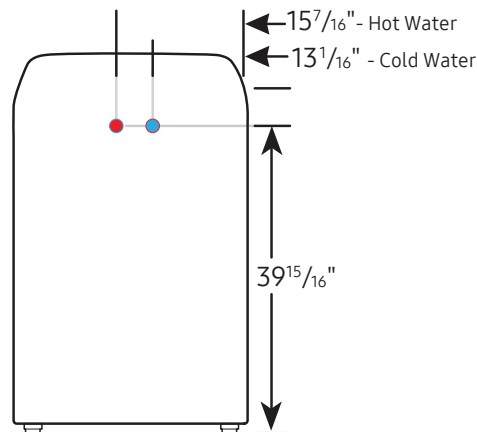

Dimensions: 27⁹/₁₆" x 44⁹/₁₆" x 29⁷/₁₆"

Weight: 132.3 lbs

Shipping Dimensions & Weight (WxHxD)

Dimensions: 30¹/₈" x 46⁷/₈" x 31¹/₄"

Weight: 141.1 lbs

Available Colors

Brushed Black (shown)

White

Brushed Black	DVG50R5200V	887276510323
White	DVG50R5200W	887276300764

WA50R5200AV

SAMSUNG

Samsung 5.0 cu. ft. Capacity Top Load Washer with Active WaterJet

Dimensions

Required dimensions for installation:

Installation Specifications – Side-by-Side or Stand-alone

If the washer and dryer are installed together or the dryer alone, the closet front must have two unobstructed air openings for a combined minimum total area of 72-inch². Your washer alone does not require a specific air opening.

Alcove or closet installation

Minimum clearance for closet and alcove installations:

Connection Dimensions

Back view of washer

LEGEND:

- Hot Water Connection
- Cold Water Connection

Actual color may vary. Design, specifications, and color availability are subject to change without notice. Non-metric weights and measurements are approximate.