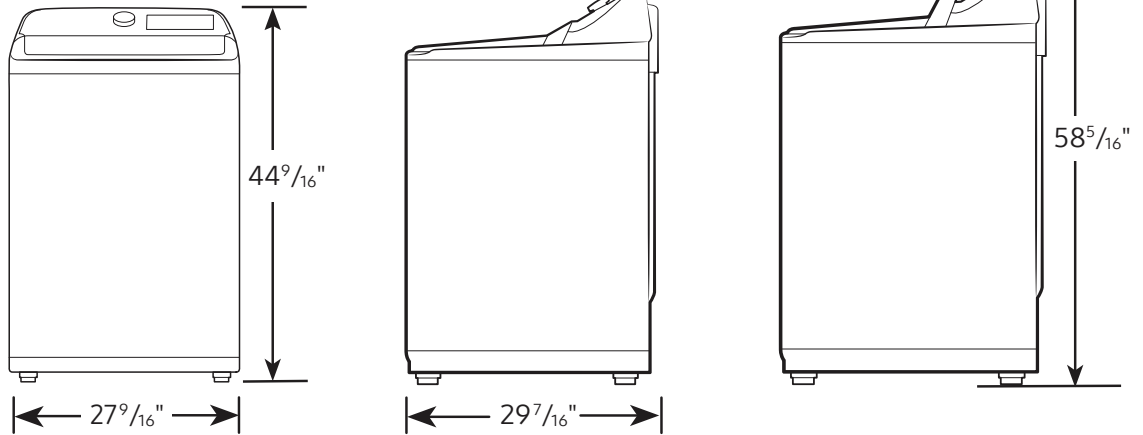

Dimensions: 27⁹/₁₆" x 44⁹/₁₆" x 29⁷/₁₆"

Weight: 132.3 lbs

Shipping Dimensions & Weight (WxHxD)

Dimensions: 30¹/₈" x 46⁷/₈" x 31¹/₄"

Weight: 141.1 lbs

Available Colors

Brushed Black (shown)

White

Brushed Black	DVG50R5200V	887276510323
White	DVG50R5200W	887276300764

WA50R5200AV

SAMSUNG

Samsung 5.0 cu. ft. Capacity Top Load Washer with Active WaterJet

Dimensions

Required dimensions for installation:

Installation Specifications – Side-by-Side or Stand-alone