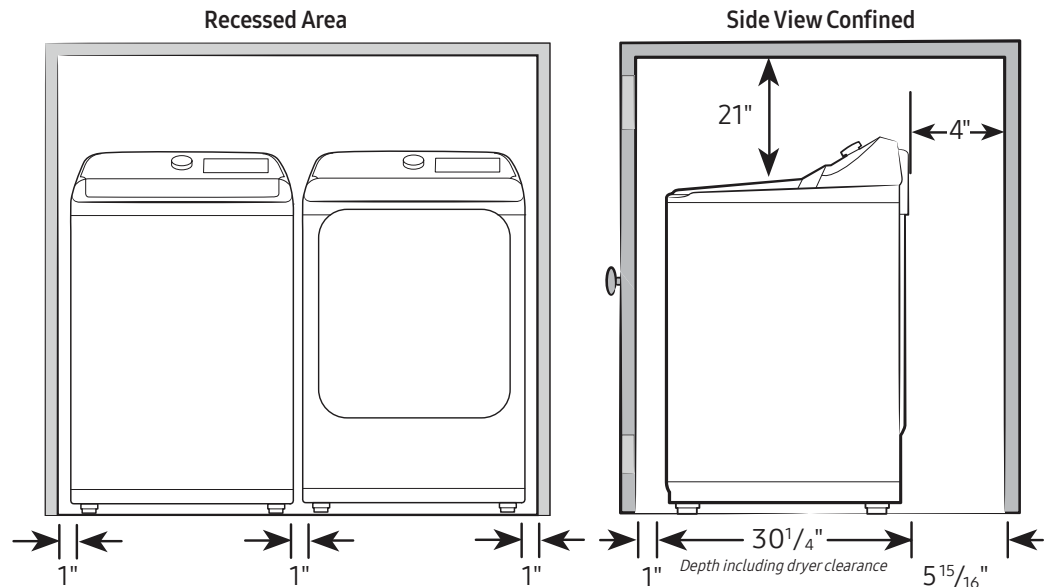

Alcove or closet installation

Minimum clearance for closet and alcove installations: