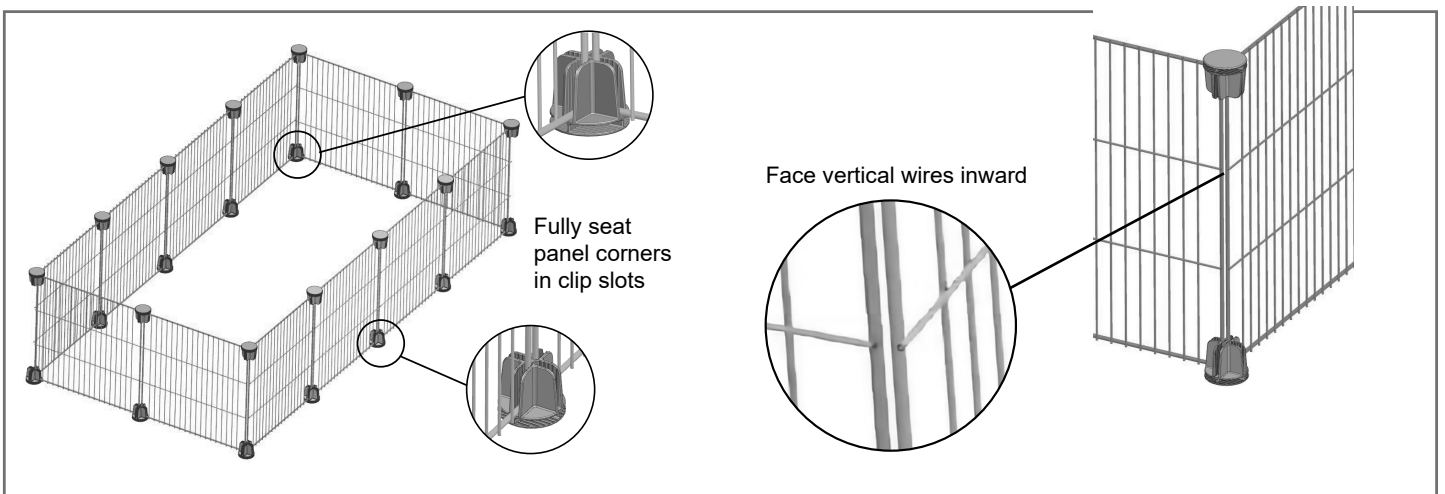

# MODULAR PLAY & EXERCISE PEN WITH LINER ASSEMBLY INSTRUCTIONS

**Item # 5365533** WARNING: Use care to avoid pinching fingers during assembly. Handle with care.

**A** Panel (x12)

**B** Removeable Cloth  
Play Pen Liner (x1)

**C** Clip (x28)

**D** Cable Tie (x49)

## Step 1

Assemble the play pen by connecting the Panels (A) together using Clips (C). Ensure the vertical wires of each panel are facing inward, and each panel corner is fully seated within the clip slots as shown.

### Step 3

Place the Removeable Cloth Play Pen Liner (B) on a flat surface. Ensure the shiny side of the liner is facing upward. Place and center the fully assembled play pen on top of the Liner.

**DIY different styles to fit your needs. More shapes waiting for you to discover.**