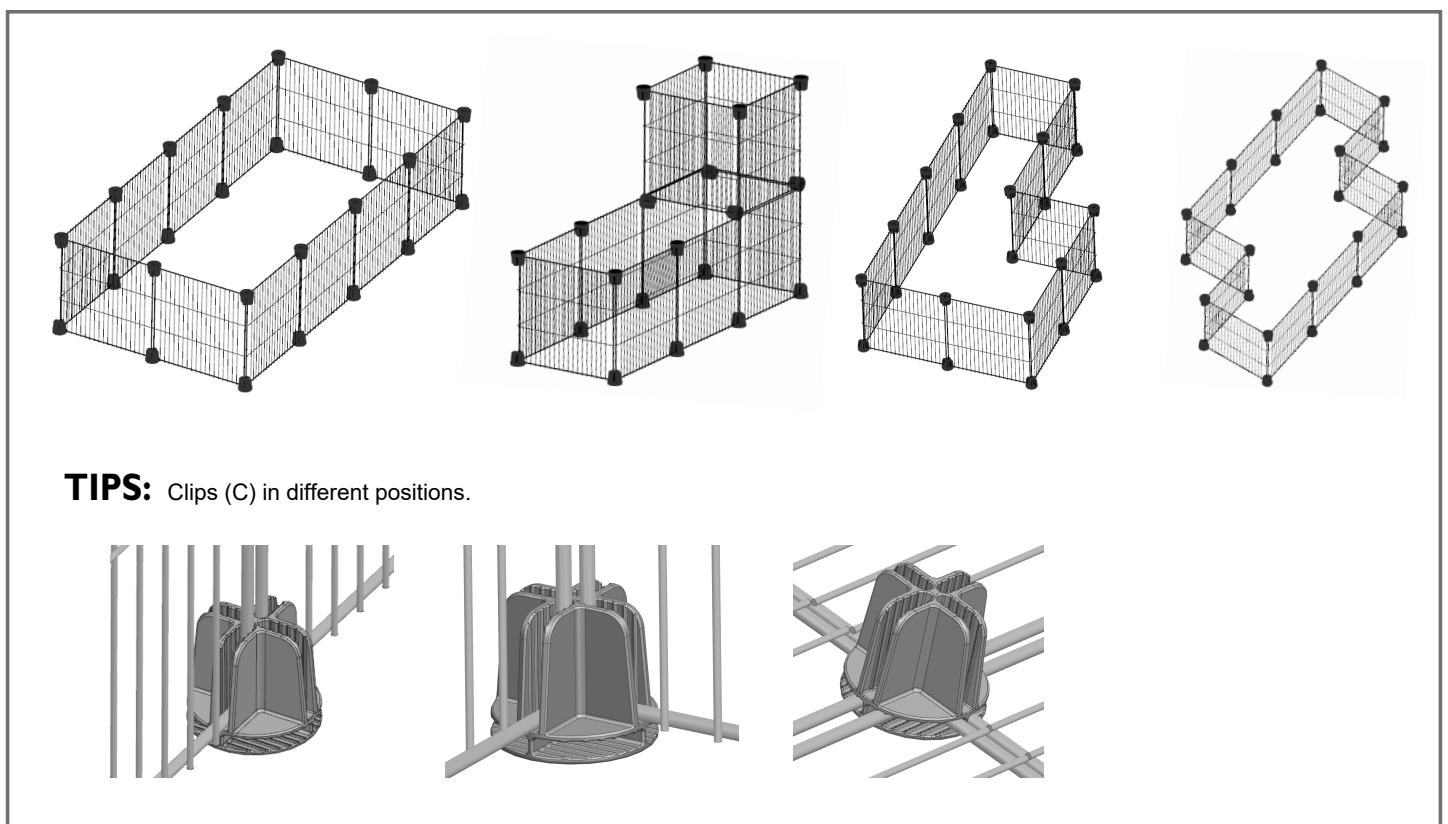

## Step 1

Assemble the play pen by connecting the Panels (A) together using Clips (C). Ensure the vertical wires of each panel are facing inward, and each panel corner is fully seated within the clip slots as shown.

## Step 2

Secure the panels in place with Cable Ties (D) as shown.

### Step 3

Place the Removeable Cloth Play Pen Liner (B) on a flat surface. Ensure the shiny side of the liner is facing upward. Place and center the fully assembled play pen on top of the Liner.

**DIY different styles to fit your needs. More shapes waiting for you to discover.**