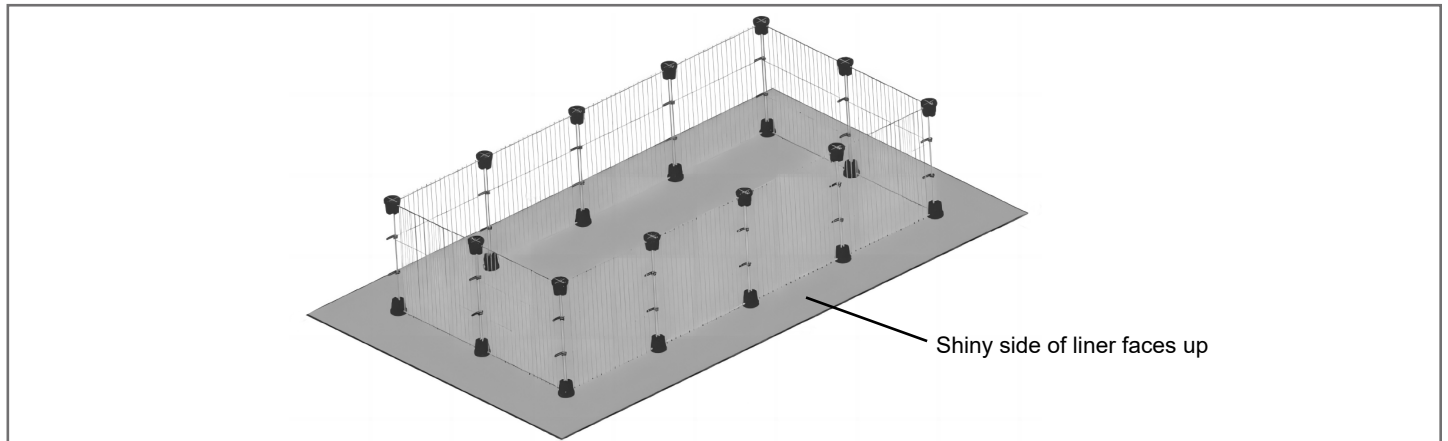

## Step 1

Assemble the play pen by connecting the Panels (A) together using Clips (C). Ensure the vertical wires of each panel are facing inward, and each panel corner is fully seated within the clip slots as shown.

## Step 2

Secure the panels in place with Cable Ties (D) as shown.

### Step 3

Place the Removeable Cloth Play Pen Liner (B) on a flat surface. Ensure the shiny side of the liner is facing upward. Place and center the fully assembled play pen on top of the Liner.

**DIY different styles to fit your needs. More shapes waiting for you to discover.**