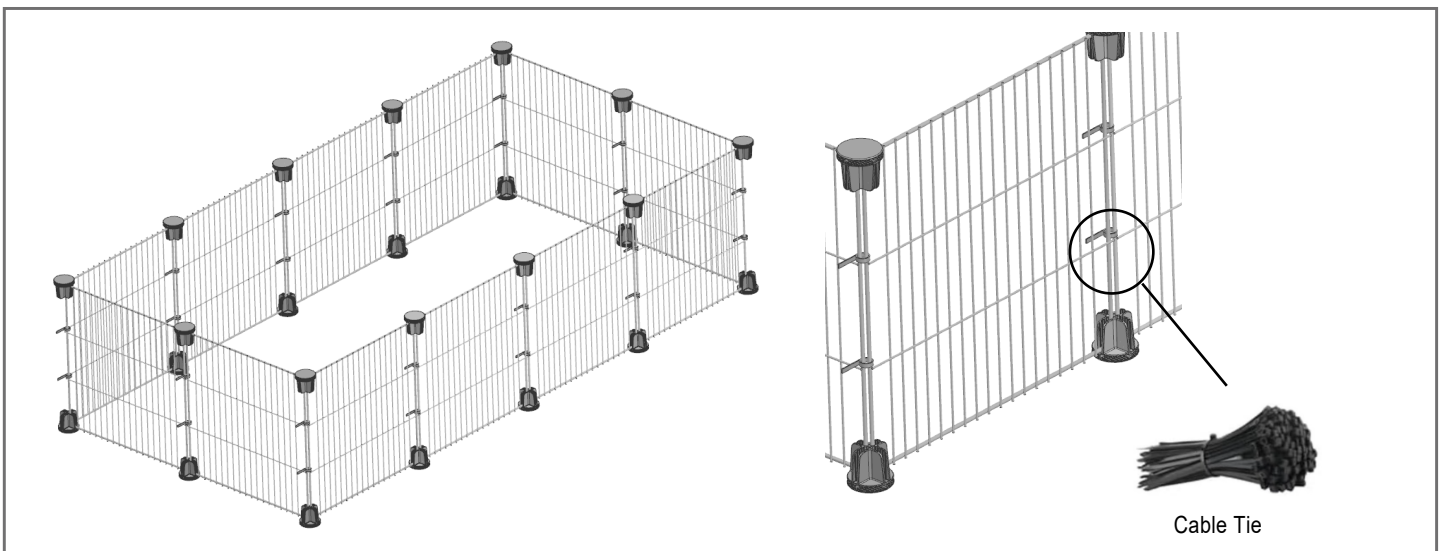

**C** Clip (x28)

**D** Cable Tie (x49)

## Step 1

Assemble the play pen by connecting the Panels (A) together using Clips (C). Ensure the vertical wires of each panel are facing inward, and each panel corner is fully seated within the clip slots as shown.

## Step 2

Secure the panels in place with Cable Ties (D) as shown.

### Step 3

Place the Removeable Cloth Play Pen Liner (B) on a flat surface. Ensure the shiny side of the liner is facing upward. Place and center the fully assembled play pen on top of the Liner.

**DIY different styles to fit your needs. More shapes waiting for you to discover.**