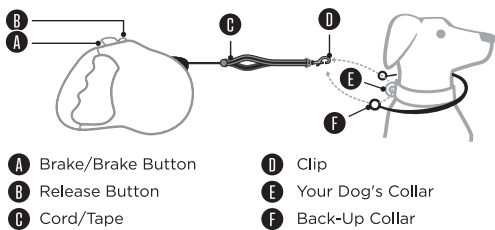

## Retractable Leash - PET6025

**WARNING:** Never grab the leash cord/tape while your dog is attached, as there is a potential cutting hazard, especially fingers. Never wrap the leash cord/tape around any part of your body - potential burning or cutting hazard, especially on legs, can occur.

### EASY TO OPERATE:

**Attach/Detach:** To attach or detach the leash, make sure the cord/tape (C) is fully retracted and the brake (A) is locked.

**Restrain:** To restrict lengthening, press down the brake (A) and move forward the button (B). Move backward the button (B) to allow the cord to move in and out freely.

**fig. 2** Always hold this retractable leash by the handle. NEVER grasp the cord/tape with your hands or fingers. DO NOT allow the cord/tape to wrap around your fingers, hands, arms, legs, or any other body part of you, your dog, or any person or pet standing near you. If the cord/tape of your retractable leash becomes entangled around you, your dog, or any person or object, immediately drop the leash and allow it to disentangle itself.

**fig. 3** Always hold this retractable leash with your arm aimed toward the ground and extended away from your body (see fig. 3). DO NOT hold the leash near your head or face. If the cord/tape retracts suddenly, the hook has the potential to cause serious bodily injury to you or your dog.