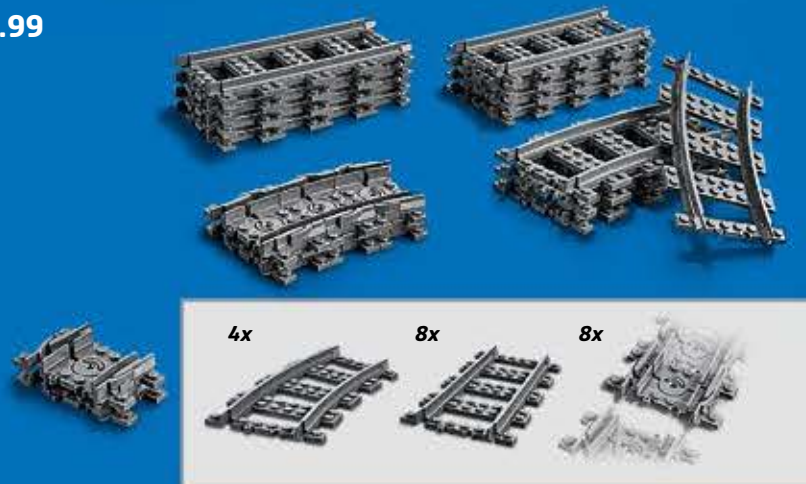

Tracks

60205 AGES 5+ 20 PIECES

▲ FOR WARNING see p.56, fig. 1

- Features 8 straight, 4 curved and 8 flexible tracks.
- Add flexible tracks to your LEGO® City train system to get around obstacles and awkward shapes.

£15.99