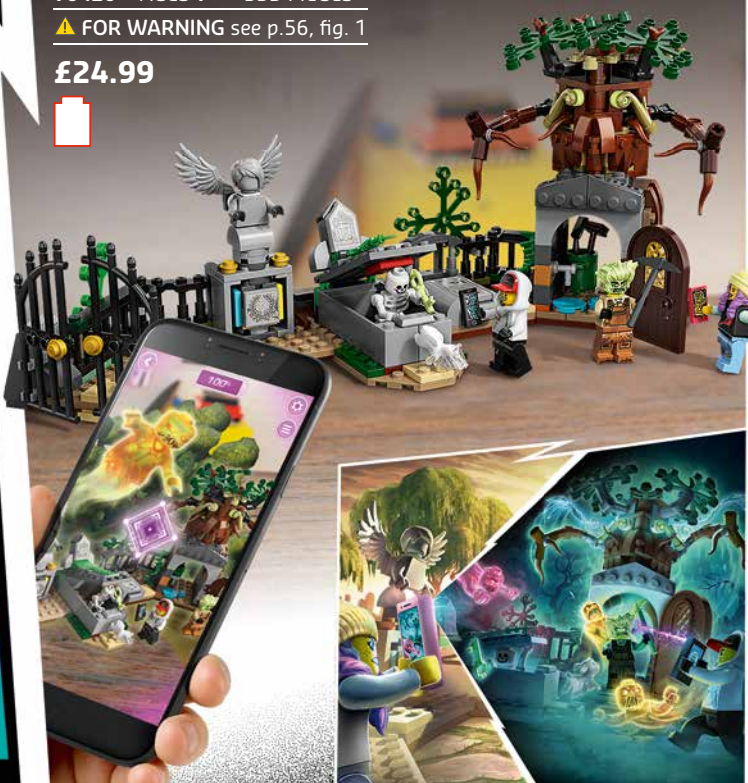

Check for compatibility
No in-app purchase
Smart device not included
Ask your parents' permission before going online!

J.B.'s Ghost Lab

70418 AGES 7+ 174 PIECES

▲ FOR WARNING see p.56, fig. 2

£17.99

Graveyard Mystery

70420 AGES 7+ 335 PIECES

▲ FOR WARNING see p.56, fig. 1

£24.99

Ghost Train Express

70424 AGES 8+ 698 PIECES

▲ FOR WARNING see p.56, fig. 1

FREE DELIVERY

£69.99