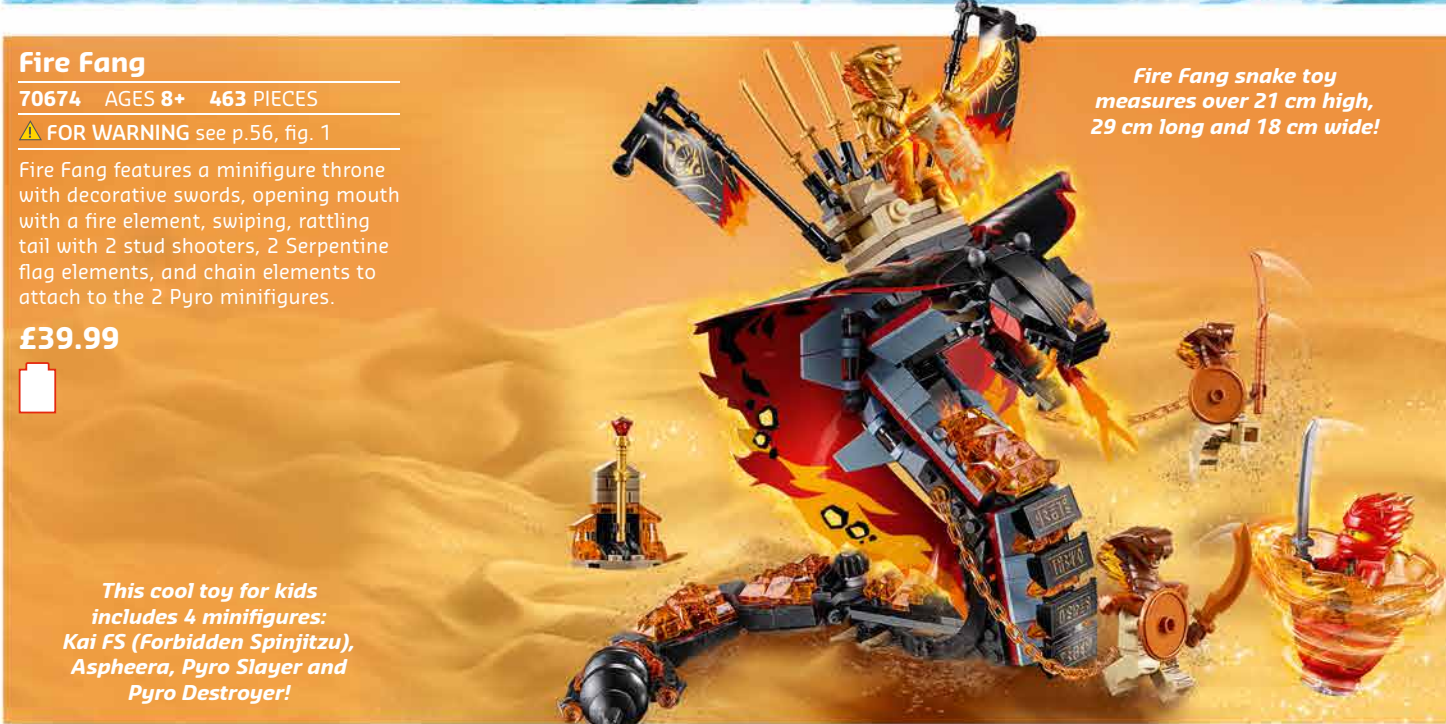

Fire Fang

70674 AGES 8+ 463 PIECES

▲ FOR WARNING see p.56, fig. 1

£39.99

Fire Fang features a minifigure throne with decorative swords, opening mouth with a fire element, swiping, rattling tail with 2 stud shooters, 2 Serpentine flag elements, and chain elements to attach to the 2 Pyro minifigures.

Fire Fang snake toy measures over 21 cm high, 29 cm long and 18 cm wide!