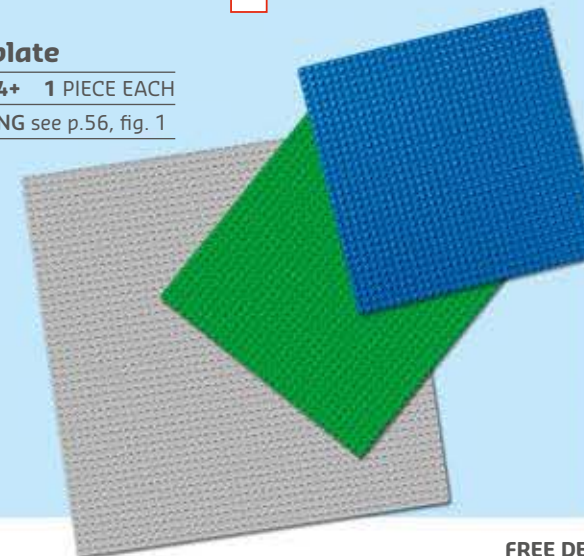

Blue Baseplate

10714 AGES 4+ 1 PIECE EACH

▲ FOR WARNING see p.56, fig. 1

£6.99