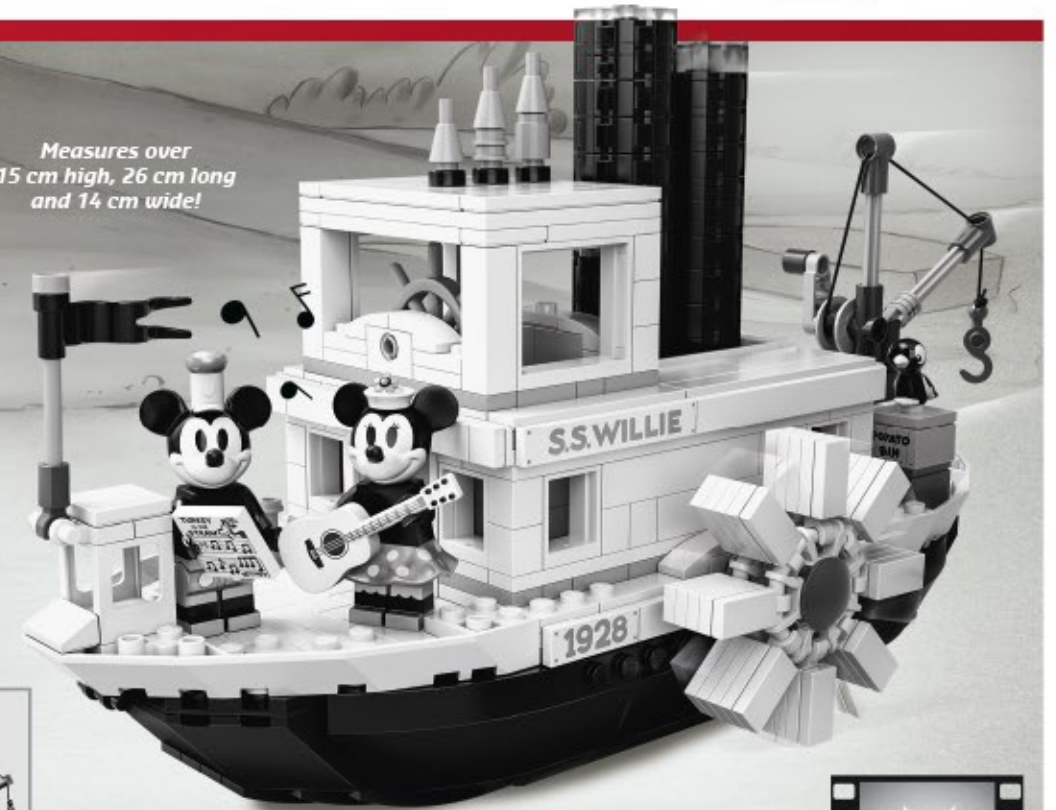

Tree House

21318 AGES 16+ 3,036 PIECES

▲ FOR WARNING see p.56, fig. 1

The tree foliage features over 180 botanical elements made from plant-based polyethylene plastic using sustainably sourced sugarcane. Assorted plant elements around the tree are also made from this plant-based plastic. This is the first milestone in the LEGO Group's ambitious commitment to make all products using sustainable materials by 2030.

FREE DELIVERY

£179.99

The treetop and cabin roofs are removable for easy access and play!

Measures over 37 cm high, 27 cm wide and 24 cm deep!

Includes 4 minifigures: mom, dad and 2 children, plus a bird figure!

#026
LEGO
IDEAS

Steamboat Willie

21317 AGES 10+ 751 PIECES

▲ FOR WARNING see p.56, fig. 1

FREE DELIVERY

£79.99

Measures over 15 cm high, 26 cm long and 14 cm wide!

Includes 2 minifigures: Mickey Mouse and Minnie Mouse, each with silver-coloured decoration, plus a parrot figure!

©Disney

Boat does not float.

The Flintstones

21316 AGES 10+ 748 PIECES

▲ FOR WARNING see p.56, fig. 1

FREE DELIVERY

£54.99

The Flintstones home features a removable roof for easy play!

Measures over 12 cm high, 16 cm wide and 12 cm deep!