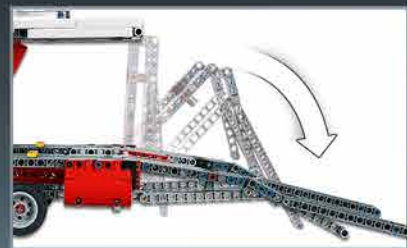

Lower the deck, drive on board, apply the transportation lock and you're ready to roll!

Car Transporter measures over 22 cm high, 86 cm long and 13 cm wide!

Porsche 911 RSR

42096 AGES 10+ 1,580 PIECES

▲ FOR WARNING see p.56, fig. 1

Celebrate an icon of engineering excellence with the Porsche 911 RSR. Developed in partnership with Porsche, this authentic replica captures the vehicle's powerful appearance with its sharp contours and aerodynamic detailing.

FREE DELIVERY

£139.99