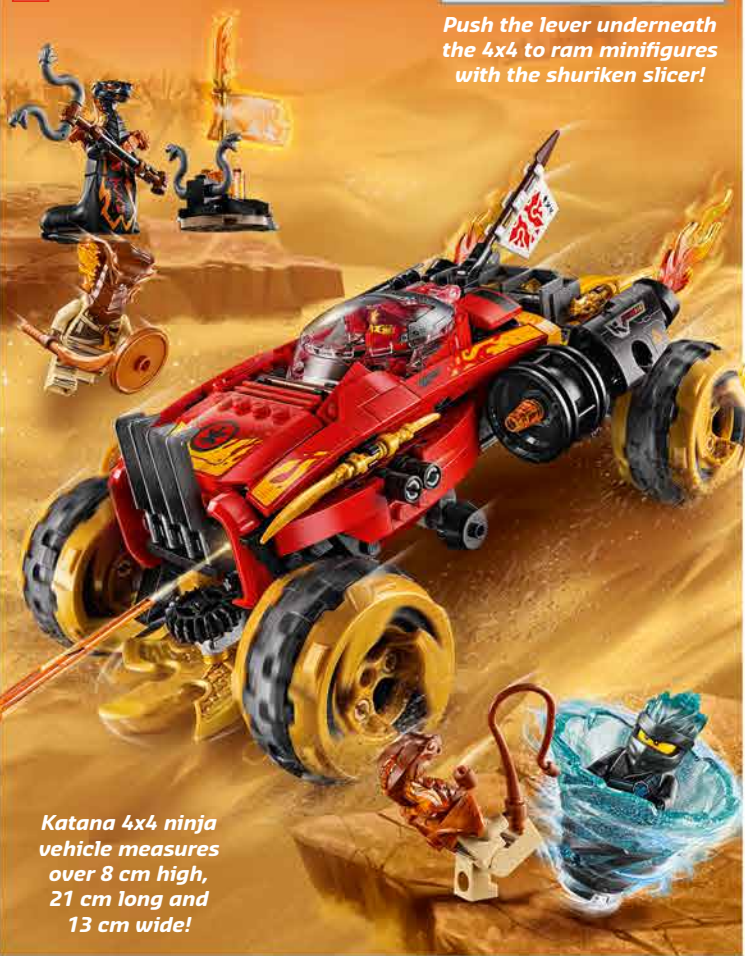

Katana 4x4

70675 AGES 8+ 450 PIECES

▲ FOR WARNING see p.56, fig. 1

£44.99

Push the lever underneath the 4x4 to ram minifigures with the shuriken slicer!

Katana 4x4 ninja vehicle measures over 8 cm high, 21 cm long and 13 cm wide!

Castle of the Forsaken Emperor

70678 AGES 9+ 1,218 PIECES

▲ FOR WARNING see p.56, fig. 1

FREE DELIVERY

£89.99

This Castle of the Forsaken Emperor building features the Ice Emperor's throne, ice arch and a throne-reveal function with an attachment point for Lloyd FS's tornado spinner, 2 towers, a stud-shooting crossbow, weapon storage and assorted weapons and accessory elements including ice skates, ice hockey stick, shovel, katana and a dagger. The ice tower features a spring-loaded shooter and ice prison with bone element and room for a minifigure inside and a lever-operated opening door.

Ice Dragon measures over 14 cm high, 37 cm long and 51 cm wide!