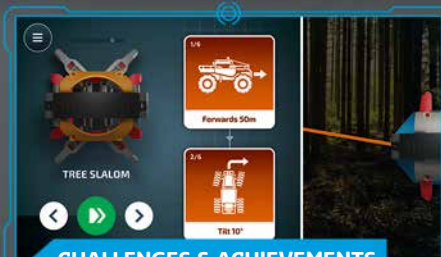

CHALLENGES & ACHIEVEMENTS

Complete challenges to unlock achievement badges!

Compact Crawler Crane

42097 AGES 10+ 920 PIECES

▲ FOR WARNING see p.56, fig. 1

FREE DELIVERY

£79.99

Compact Crawler Crane, with boom and legs extended, measures over 51 cm high, 49 cm long and 40 cm wide!