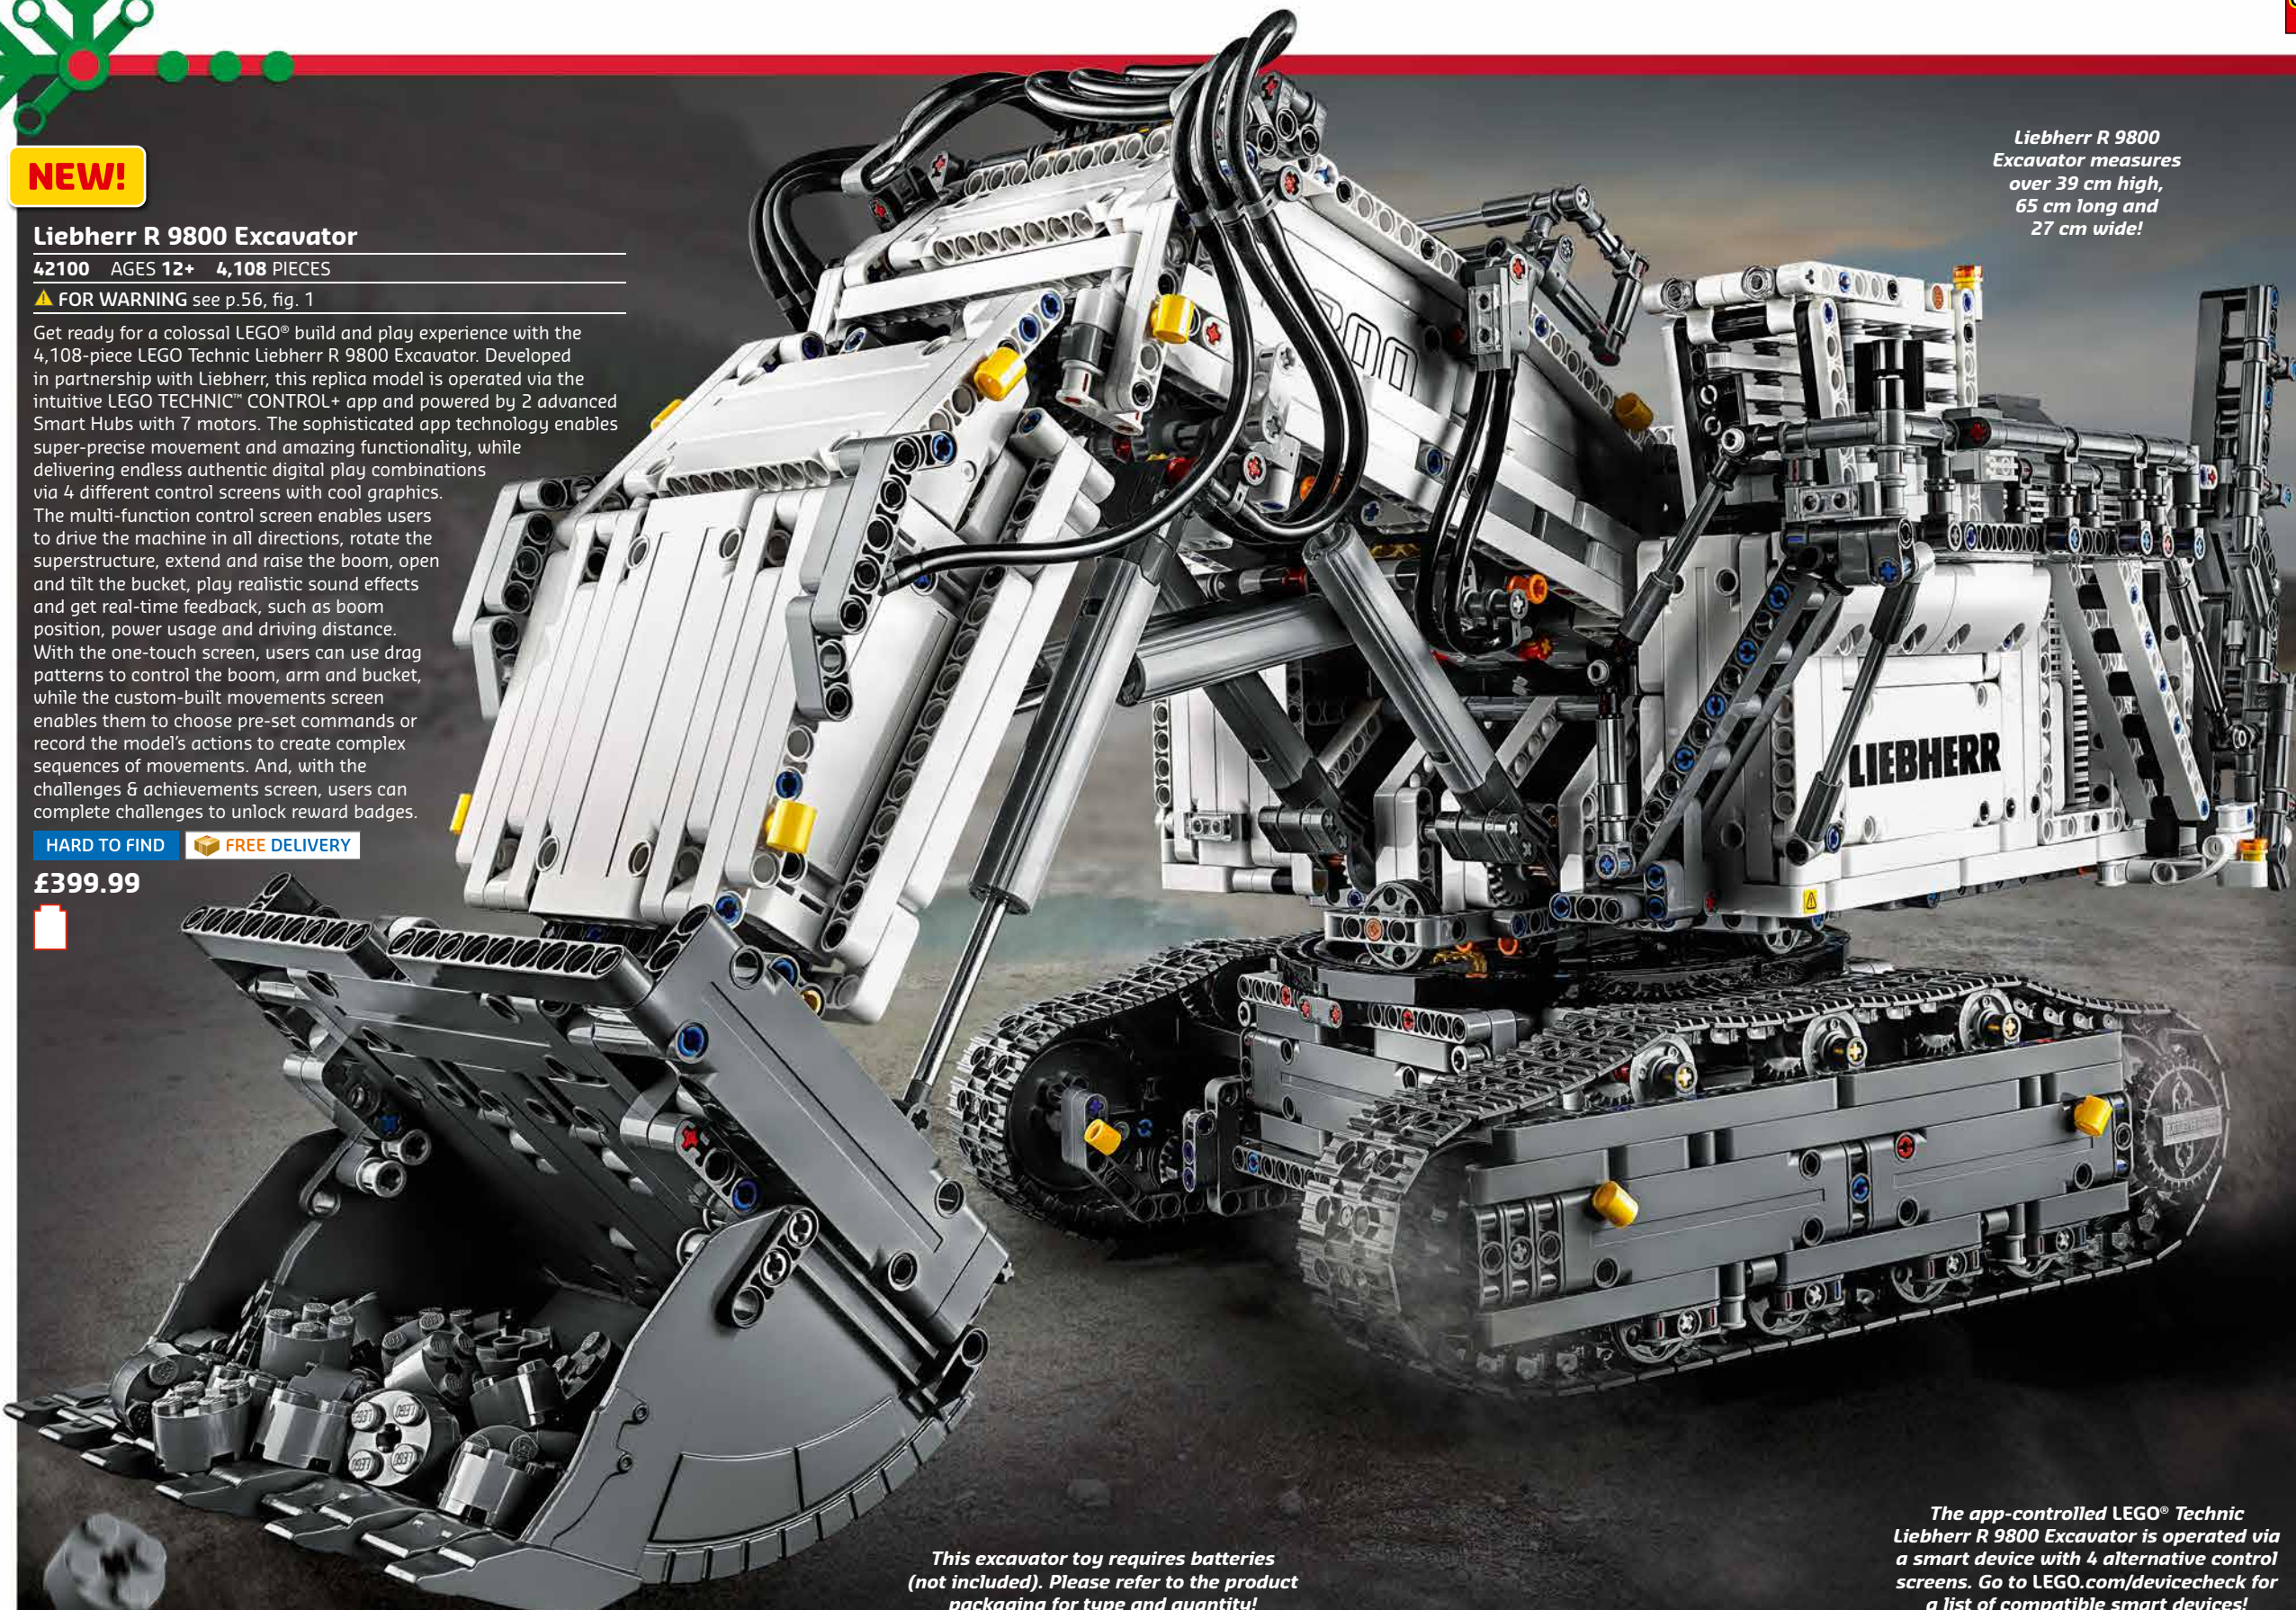

APP-POWERED EXCAVATOR

NEW!

Liebherr R 9800 Excavator

42100 AGES 12+ 4,108 PIECES

▲ FOR WARNING see p.56, fig. 1

Get ready for a colossal LEGO® build and play experience with the 4,108-piece LEGO Technic Liebherr R 9800 Excavator. Developed in partnership with Liebherr, this replica model is operated via the intuitive LEGO TECHNIC™ CONTROL+ app and powered by 2 advanced Smart Hubs with 7 motors. The sophisticated app technology enables super-precise movement and amazing functionality, while delivering endless authentic digital play combinations via 4 different control screens with cool graphics. The multi-function control screen enables users to drive the machine in all directions, rotate the superstructure, extend and raise the boom, open and tilt the bucket, play realistic sound effects and get real-time feedback, such as boom position, power usage and driving distance. With the one-touch screen, users can use drag patterns to control the boom, arm and bucket, while the custom-built movements screen enables them to choose pre-set commands or record the model's actions to create complex sequences of movements. And, with the challenges & achievements screen, users can complete challenges to unlock reward badges.

HARD TO FIND FREE DELIVERY

£399.99

Liebherr R 9800 Excavator measures over 39 cm high, 65 cm long and 27 cm wide!