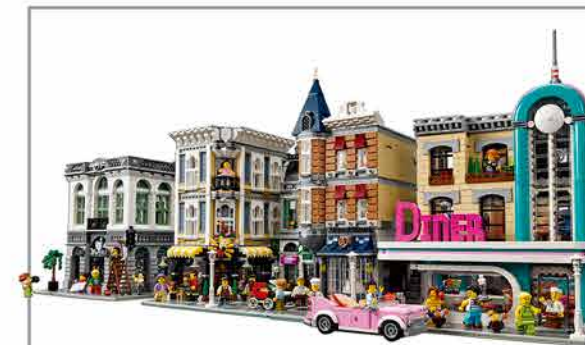

Enter the magical world of the Assembly Square, with its elaborate facade and host of shops and amenities featuring unsurpassed details and surprises.

HARD TO FIND

📦 FREE DELIVERY

£179.99

Includes 8 minifigures: a dentist, barista, baker, florist, music store assistant, dancer, photographer and a LEGO® fan, plus a baby figure!