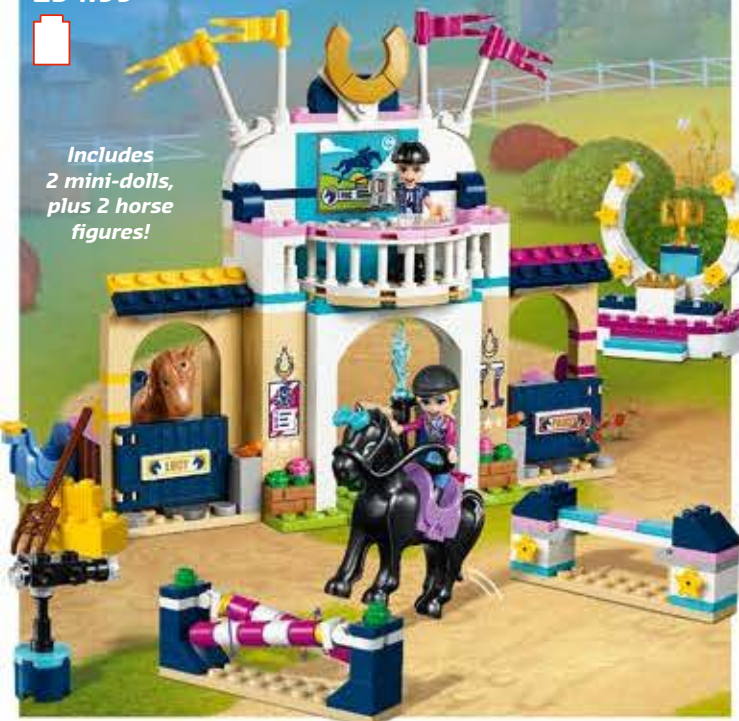

Includes 5 mini-doll figures: Olivia, Emma, Stephanie, Zack and Chloe, plus a dolphin, bird and 2 skeleton figures!

The pirate ghost ship features a height ruler, entrance barrier, boat-shaped car and a roller coaster track through lots of spooky scenes!

Stephanie's Horse Jumping

41367 AGES 6+ 337 PIECES

▲ FOR WARNING see p.56, fig. 1

£34.99

Includes 2 mini-dolls, plus 2 horse figures!

Stables measure over 17 cm high, 24 cm wide and 10 cm deep!

Stephanie's Gymnastics Show

41372 AGES 6+ 241 PIECES

▲ FOR WARNING see p.56, fig. 1

£24.99

Accessory elements include a ribbon on a stick, hoop, chalk bowl, 2 golden medals, 2 water bottles, chocolate bar and a banana!

Includes 2 mini-doll figures!