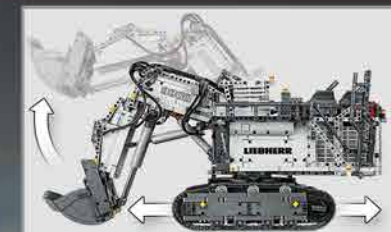

HARD TO FIND FREE DELIVERY

£399.99

Liebherr R 9800 Excavator measures over 39 cm high, 65 cm long and 27 cm wide!

Multi-function control: Drive forward, reverse, steer, rotate the superstructure, extend, raise and lower the boom, open and tilt the bucket and get model feedback, such as boom and superstructure position, power usage and driving distance!