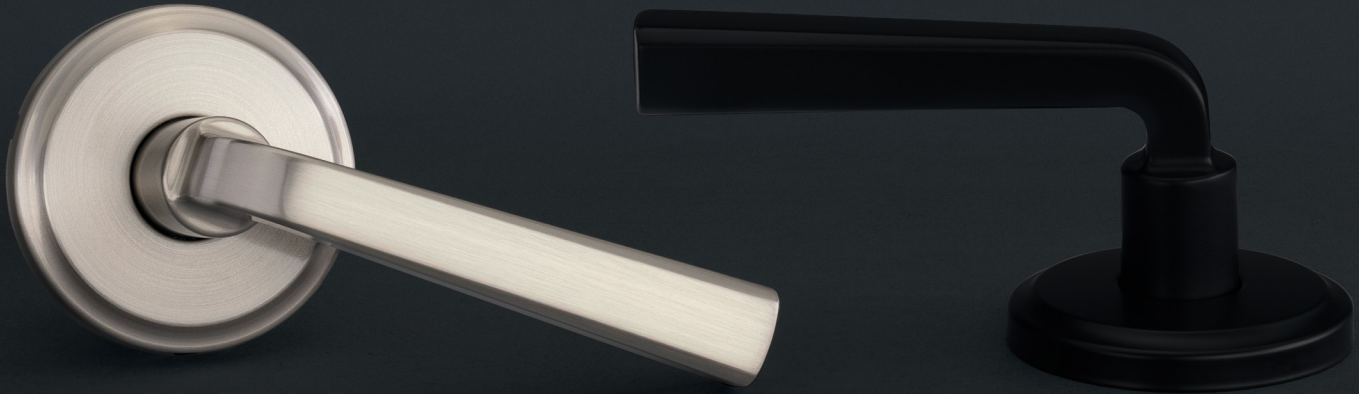

Kwikset
SIGNATURE SERIES

TRAFFORD LEVER

Elevate your space with the timeless Trafford™ collection. The classic shape and clean appearance complement any home aesthetic, and the unique designer rosette will add a warm and welcoming touch to your doors. Create your desired look with three premium finishes, then let our bump-resistant and pick-resistant SmartKey Security™ protect what matters most. Adorn your interior and exteriors with Trafford™ levers, and enjoy our highest level of security, easiest installation and peace of mind.

- Features New Advanced SmartKey Security* Technology
- ANSI/BHMA Grade AAA Highest Residential Security/Durability/Finish
- Traditional bent lever for a timeless, warm & elegant look

Trafford Lever with SmartKey Security
in Venetian Bronze

#1 SELLING U.S. LOCK BRAND*

Numerator TruView, Unit Share Report, 2023

Specifications

Door Prep	Cross Bore 2-1/8". Edge Bore 1"
Backset	Adjustable 2 3/8" or 2 3/4"
Door Thickness	1 3/8" - 1 3/4" Doors standard Thick Door Kit Available for 720 & 740 functions
Cylinder	SmartKey Security™
Faceplates	1" x 2 1/4" includes round corner, square corner and drive-in
Strikes	Includes 2 1/4" full lip round corner, other options available
Bolt	1/2" Throw
Door Handing	Reversible for right or left hand doors
ANSI/BHMA	A156.30 Grade AAA certified
ADA	720 & 730 functions are in compliance with the American National Standards Institute (ANSI A117.1)
UL	N/A
Warranty	Lifetime Mechanical and Lifetime Finish

Privacy/Bed/Bath: Both levers locked
or unlocked by push-button inside.
Outside lever unlocked by emergency
key. - 730TDL

Keyed Entry Lever: Both sides locked
or unlocked by key outside or turn-
button inside. - 740TDL