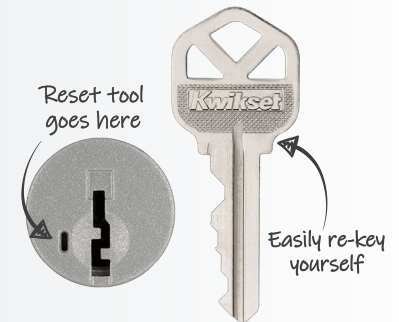

One Key For All Your Locks

Protects against
advanced break-in
techniques and allows
you to re-key your lock
yourself in seconds.