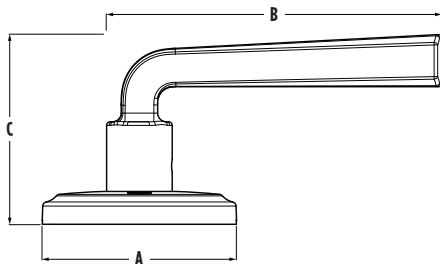

#1 SELLING U.S. LOCK BRAND*

Numerator TruView, Unit Share Report, 2023

Specifications

Door Prep	Cross Bore 2-1/8". Edge Bore 1"
Backset	Adjustable 2 3/8" or 2 3/4"
Door Thickness	1 3/8" - 1 3/4" Doors standard Thick Door Kit Available for 720 & 740 functions
Cylinder	SmartKey Security™
Faceplates	1" x 2 1/4" includes round corner, square corner and drive-in
Strikes	Includes 2 1/4" full lip round corner, other options available
Bolt	1/2" Throw
Door Handing	Reversible for right or left hand doors
ANSI/BHMA	A156.30 Grade AAA certified
ADA	720 & 730 functions are in compliance with the American National Standards Institute (ANSI A117.1)
UL	N/A
Warranty	Lifetime Mechanical and Lifetime Finish

Dimensions

Design	A	B	C	C (Keyed)
Trafford	2 21/32"	4 5/32"	2 19/32"	2 9/16"

Finishes

Matte
Black **514**

Satin
Nickel **15**

Venetian
Bronze **11P**

Functions

Passage/Hall/Closet: Both levers
always free. - 720TDL