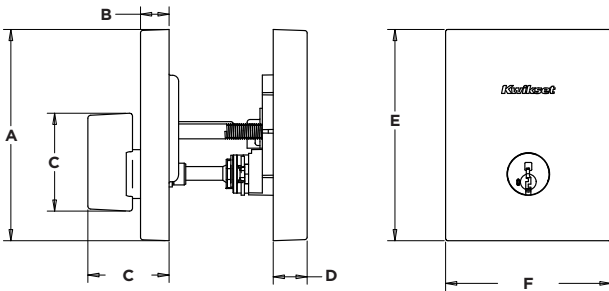

258 RCT Deadbolt
in Polished Chrome

#1 SELLING U.S. LOCK BRAND*

Numerator TruView, Unit Share Report, 2023

Specifications

Door Prep	Crossbore 2 1/8" Edge Bore 1"
Backset	Adjustable 2 3/8" or 2 3/4"
Door Thickness	1 3/4" Doors standard. Thick door service part available for up to 2 1/4"
Cylinder	SmartKey Security™
Faceplates	1" x 2 1/4" Includes round corner, square corner & drive in
Strikes	1 1/8" x 2 3/4" Includes round corner, square corner & full lip round corner
Bolt	1" Throw
Door Handing	Reversible for right or left-handed doors
ANSI/BHMA	Grade AAA Certified
UL	N/A
Rose	N/A
ADA	N/A
Warranty	Lifetime Mechanical and Lifetime Finish

Functions

258 RCT Single Cylinder:

Deadbolt operated by key outside and thumb turn inside.

One Key For All Your Locks

Protects against advanced break-in techniques and allows you to re-key your lock yourself in seconds.

Dimensions

Design	A	B	C	D	E	F
San Clemente	3 9/16"	1/2"	1 21/32"	9/16"	3 9/16"	2 25/32"

Finishes

Satin
Brass **4**

Satin
Nickel **15**

Polished
Chrome **26**

Matte
Black **514**