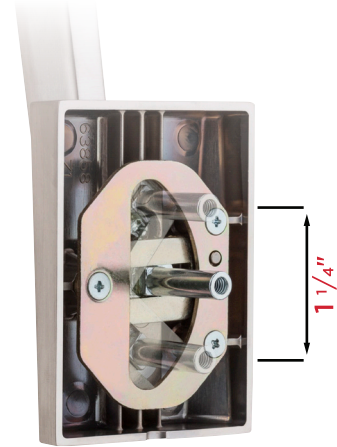

## Dimensions

| Dimensions | A        | B      | C                               | D         | E        | F       |
|------------|----------|--------|---------------------------------|-----------|----------|---------|
| Prava      | 2 21/32" | 5 1/2" | 8 13/32"<br>through<br>9 11/16" | 17 15/16" | 2 25/32" | 2 3/16" |

## Adjustable Throughbolt

Vertical and horizontal slide designed for a guaranteed fit

## Functions

**Handleset (Single-Cylinder):** Exterior only, Latch bolt operated by thumb piece outside. Deadbolt operated by key outside.  
- 818 PVH SMT

**Handleset (Dummy):** Exterior only, Handle acts as pull only. For inactive leaf or double doors. No Operation.  
- 819 PVH