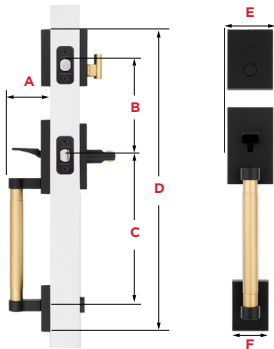

- Handle features diamond knurling
- Features New Advanced SmartKey Security™
- Low Profile Contemporary Design
- Handleset Deadbolt has ANSI/BHMA Grade AAA Certified Security
- Lifetime Mechanical and Finish Warranty
- Compatible with 971 interior packs for 818 & 814 series handlesets and 973 dummy interior packs for 819 series handlesets

## Specifications

|                       |  |
|-----------------------|--|
| <b>Door Prep</b>      | Cross Bore 2 1/8". Edge Bore 1"<br>Latch Face 1" x 2 1/4"  |
| <b>Backset</b>        | Adjustable 2 3/8" or 2 3/4"  |
| <b>Door Thickness</b> | 1 3/4" Standard. Thick door service part available for up to 2 1/4"  |
| <b>Faceplates</b>     | 1" x 2 1/4" includes round corner, square corner and drive-in  |
| <b>Strikes</b>        | <b>Deadbolt:</b> 1 1/8" x 2 3/4", square, round corner & 2 1/4" full lip round corner<br><b>Handle:</b> 2 1/4" round corner full lip (Other options available) |
| <b>Bolt</b>           | <b>Deadbolt:</b> 1" throw<br><b>Handle:</b> 1/2" throw   |
| <b>Cylinder</b>       | SmartKey Security™   |
| <b>Door Handing</b>   | Reversible for right or left-hand doors  |
| <b>ANSI/BHMA</b>      | Deadbolt is A156.39 Grade AAA Certified  |
| <b>UL</b>             | N/A  |
| <b>ADA</b>            | N/A  |
| <b>Warranty</b>       | Lifetime mechanical and lifetime finish  |

## Dimensions

| Dimensions | A        | B      | C                               | D         | E        | F       |
|------------|----------|--------|---------------------------------|-----------|----------|---------|
| Prava      | 2 21/32" | 5 1/2" | 8 13/32"<br>through<br>9 11/16" | 17 15/16" | 2 25/32" | 2 3/16" |

## Adjustable Throughbolt

Vertical and horizontal slide designed for a guaranteed fit