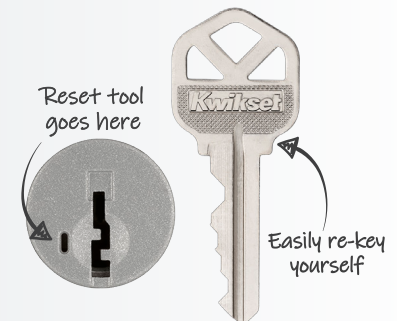

Dimensions

Design	A	B	C
Polo	2 5/8"	2 23/32"	1 7/8"

Finishes

Functions

Passage/Hall/Closet: Both knobs always free.
- 200 P

Privacy/Bed/Bath: Both knobs locked or unlocked by turn-button inside. Outside knob unlocked by emergency key.
- 300 P

Keyed Entry: Both sides locked or unlocked by key outside or turn-button inside.
- 400 P

Storeroom: Outside unlocked only while key is turned. Inside always free
- 450 P
- Available with SmartKey cylinder or traditional 5-pin Pin & Tumbler in 26D finish

Combo Pack: Both the deadbolt and knob are locked or unlocked by key outside or turn-button inside
- 400P / 660
- Available in the 15 finish
- SMTKey Cylinder only

Half Dummy Trim, Surface Mounted: For doors where only a pull is required. No operation.
- 488 P

Interior Pack: Inside knob & thumb turn of handleset
687/800 Handlesets:
-966 P: Single-Cylinder

One Key For All Your Locks

Protects against advanced break-in techniques and allows you to re-key your lock yourself in seconds.

LIFETIME WARRANTY