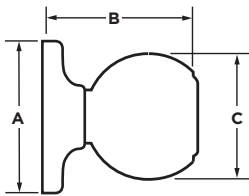

## Specifications

<b>Door Prep</b>	Cross Bore 2 1/8" Edge Bore 1" Latch Face 1 x 2 1/4"
<b>Backset</b>	Adjustable 2 3/8" or 2 3/4"
<b>Door Thickness</b>	1 3/8" - 1 3/4" Doors standard.
<b>Cylinder</b>	SmartKey Security™ or traditional 5-pin Pin & Tumbler (available in 5, 11p, 15 & 26D finish)
<b>Faceplates</b>	1" x 2 1/4" includes round corner, square corner and drive-in
<b>Strikes</b>	2 1/4" Full lip. Includes round corner, other options available.
<b>Bolt</b>	1/2" Throw
<b>Door Handing</b>	Reversible for right or left-hand doors
<b>ANSI/BHMA</b>	A156.2 Grade 3
<b>UL</b>	N/A
<b>ADA</b>	N/A
<b>Warranty</b>	Lifetime Mechanical and Lifetime Finish

## Dimensions

Design	A	B	C
Polo	2 5/8"	2 23/32"	1 7/8"