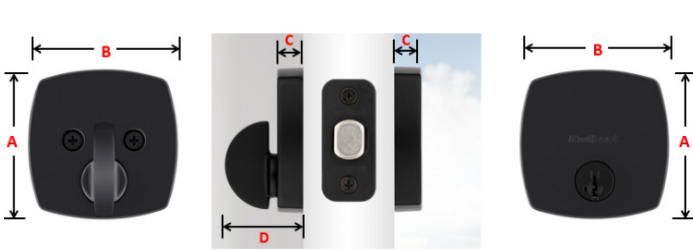

Specifications

Door Prep	Crossbore 2 1/8" Edge Bore 1"
Backset	Adjustable 2 3/8" or 2 3/4"
Door Thickness	1 3/4" Doors standard. Thick door service part available for up to 2 1/4"
Cylinder	SmartKey Security™
Faceplates	1" x 2 1/4" Includes round corner, square corner & drive in
Strikes	1 1/8" x 2 3/4" Includes round corner, square corner & full lip round corner
Bolt	1" Throw
Door Handing	Reversible for right or left-handed doors
ANSI/BHMA	Grade AAA Certified
UL	N/A
Rose	N/A
ADA	N/A
Warranty	Lifetime Mechanical and Lifetime Finish

Functions

258 MDT Single Cylinder: Deadbolt operated by key outside and thumb turn inside.
- xxxXXX

One Key For All Your Locks

Protects against advanced break-in techniques and allows you to re-key your lock yourself in seconds.

LIFETIME
WARRANTY

Dimensions

Design	A	B	C	D
Midtown MDT SMT	2 11/16"	2 11/16"	1/2 "	1 7/16"

Finishes