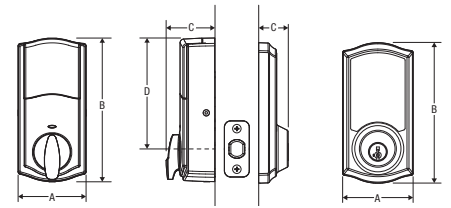

Specifications

Wireless Communication:

Protocol	Z-Wave 700 Series Long Range (LR)
RF Operation	908.42 MHz (mesh), 912 and 920 MHz (LR)

Electrical:

Input Power	6V (4 x AA alkaline batteries)

Mechanical:

Door Prep	1 1/2" and 2 1/8" diameter cross bore hole and 1" edge bore latch hole
Backset	Adjustable 2 3/8" or 2 3/4"
Door Thickness	1 3/8" - 2"
Faceplates	1" x 2 1/4" round corner standard
Strikes	Round corner, 4 hole strike, 1 1/8" x 2 3/4"
Latch	Round corner adjustable 2 3/8" x 2 3/4"
Bolt	1" throw, steel deadbolt
Door Handing	Reversible
Cylinder	SmartKey Security™ KW1 cylinder

Environmental:

Temperature Range	Exterior: -40°F to 150°F Interior: 32°F to 140°F
Humidity	Exterior: 100% condensing Interior: 30% - 95% non-condensing

Dimensions

Traditional

TRL Design	A	B	C	D
Interior	2 23/32" (69.1 mm)	5 25/32" (146.6 mm)	1 15/16" (49.5 mm)	4 19/32" (116.5 mm)
Exterior	2 13/16" (72 mm)	5 5/8" (143 mm)	1 3/16" (30 mm)	-