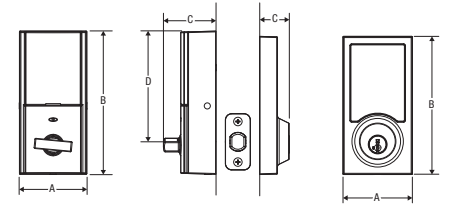

Contemporary

CNT Design	A	B	C	D
Interior	2 23/32" (69.1 mm)	5 25/32" (146.6 mm)	2 1/8" (53.97 mm)	4 1/2" (114.3 mm)
Exterior	2 25/32" (70.7 mm)	5 17/32" (140.7 mm)	1 3/16" (29.8 mm)	-

Features

- **AUTO LOCK:** Convenience and peace of mind with customizable 30 second, 1, 3, 5 or 10 minute auto lock time delay.
- **12-MONTH BATTERY LIFE:** 4x AA alkaline batteries (included).
- **EASY INSTALL:** Easily install with screwdriver. No hard wiring required.
- **CERTIFIED SECURITY:** Grade 2 BHMA Certified, up to 2.5x stronger than Grade 3.
- **FEATURING SMARTKEY SECURITY:** Protects against advanced break-in techniques and allows you to re-key your lock yourself in seconds.
- **PROGRAMMING CODE:** Provides improved access code management where a programming code is required to add or delete user codes (optional).

Finishes