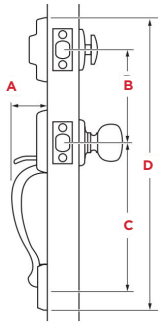

#1 SELLING U.S. LOCK BRAND*

Numerator TruView, Unit Share Report, 2024

Specifications

Door Prep	Cross Bore 2 1/8". Edge Bore 1" Latch Face 1" x 2 1/4"
Backset	Adjustable 2 3/8" or 2 3/4"
Door Thickness	1 3/4" Standard. Thick door service part available for up to 2 1/4"
Faceplates	1" x 2 1/4" includes round corner, square corner and drive-in
Strikes	Deadbolt: 1 1/8" x 2 3/4", square, round corner & 2 1/4" full lip round corner Handle: 2 1/4" round corner full lip (Other options available)
Bolt	Deadbolt: 1" throw Handle: 1/2" throw
Cylinder	SmartKey Security™
Door Handing	Reversible for right or left-hand doors
ANSI/BHMA	Deadbolt is Grade 1 Certified
UL	N/A
ADA	N/A
Warranty	Lifetime mechanical and lifetime finish

Functions

Handleset (Single-Cylinder): Exterior only, Latch bolt operated by thumb piece outside. Deadbolt operated by key outside.
- 800 HE SMT

Handleset (Dummy): Exterior only, Handle acts as pull only. For inactive leaf or double doors. No Operation.
- 802 HE

Handle Only: Handle only. Latch bolt operated by thumb piece outside.
- 814 HE

Dimensions

Dimensions	A	B	C	D
Hawthorne	2 7/8"	5 1/2"	8 13/32"	17 7/16"

One Key For All Your Locks

Protects against advanced break-in techniques and allows you to re-key your lock yourself in seconds.