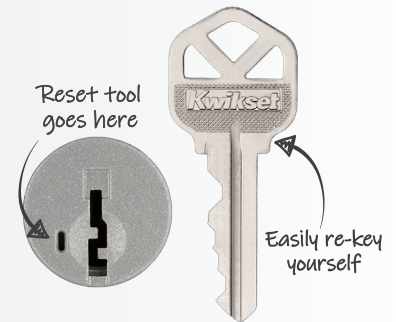

Kwikset
SIGNATURE SERIES

HAWTHORNE HANDLESET

The curved and rectilinear lines of Hawthorne make a beautiful exterior complement to many design styles.

- Features New Advanced SmartKey Security™
- Handleset Deadbolt has ANSI/BHMA Grade 1 Certification
- Lifetime Mechanical and Finish Warranty
- Compatible with 966 UNIV interior packs for 800 and 814 series handlesets and 968 dummy interior packs for 802 series handlesets

#1 SELLING U.S. LOCK BRAND*

Numerator TruView, Unit Share Report, 2024

Specifications

Door Prep	Cross Bore 2 1/8". Edge Bore 1" Latch Face 1" x 2 1/4"
Backset	Adjustable 2 3/8" or 2 3/4"
Door Thickness	1 3/4" Standard. Thick door service part available for up to 2 1/4"
Faceplates	1" x 2 1/4" includes round corner, square corner and drive-in
Strikes	Deadbolt: 1 1/8" x 2 3/4", square, round corner & 2 1/4" full lip round corner Handle: 2 1/4" round corner full lip (Other options available)
Bolt	Deadbolt: 1" throw Handle: 1/2" throw
Cylinder	SmartKey Security™
Door Handing	Reversible for right or left-hand doors
ANSI/BHMA	Deadbolt is Grade 1 Certified
UL	N/A
ADA	N/A
Warranty	Lifetime mechanical and lifetime finish

Functions

Handleset (Single-Cylinder): Exterior only, Latch bolt operated by thumb piece outside. Deadbolt operated by key outside.
- 800 HE SMT

Handleset (Dummy): Exterior only, Handle acts as pull only. For inactive leaf or double doors. No Operation.
- 802 HE

Handle Only: Handle only. Latch bolt operated by thumb piece outside.
- 814 HE

Dimensions

Dimensions	A	B	C	D
Hawthorne	2 7/8"	5 1/2"	8 13/32"	17 7/16"

One Key For All Your Locks

Protects against advanced break-in techniques and allows you to re-key your lock yourself in seconds.