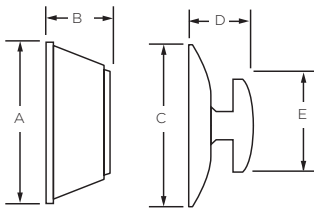

Halifax Deadbolt
in Venetian Bronze

Milan Deadbolt
in Polished Chrome

#1 SELLING U.S. LOCK BRAND*

Numerator TruView, Unit Share Report, 2023

Specifications

Door Prep	Cross Bore 2 1/8" or 1 1/2"; Edge Bore 1"
Backset	Adjustable 2 3/8" or 2 3/4"
Door Thickness	1 3/8" - 1 3/4" Doors standard. Thick door service parts available for up to 2-1/4" thick doors
Cylinder	SmartKey Security™
Faceplates	1" x 2 1/4" Includes round corner, square corner and drive-in
Strikes	1 1/8" x 2 3/4" square, round corner & round corner full lip strike
Bolt	1" Throw steel
Door Handing	Reversible for right or left-hand doors
ANSI/BHMA	Grade 2 Certified
ADA	Satisfy section 4.13.9 ADA requirement
UL	20-min UL rating available for 158 RDT and SQT rosettes in 15 & 514. 3-hour UL rating for 982 RDT and SQT rosettes in 15, 26, 26D & 514.
Rose	Specify round or square
Warranty	Lifetime Mechanical and Lifetime Finish

Dimensions

Design	A	B	C	D	E
158 SQT	2 19/32"	15/16"	2 17/32"	1 13/32"	1 11/16"
159 SQT	2 19/32"	15/16"	2 19/32"	15/16"	---
158 RDT	2 19/32"	15/16"	2 17/32"	1 13/32"	1 11/16"
159 RDT	2 19/32"	15/16"	2 17/32"	15/16"	---

Finishes

Matte Black **514**

Satin Nickel **15**

Venetian Bronze **11P**

Polished Chrome **26**

Satin Chrome **26D**

Functions

158 Single Cylinder: Deadbolt operated by key outside and thumb turn inside.